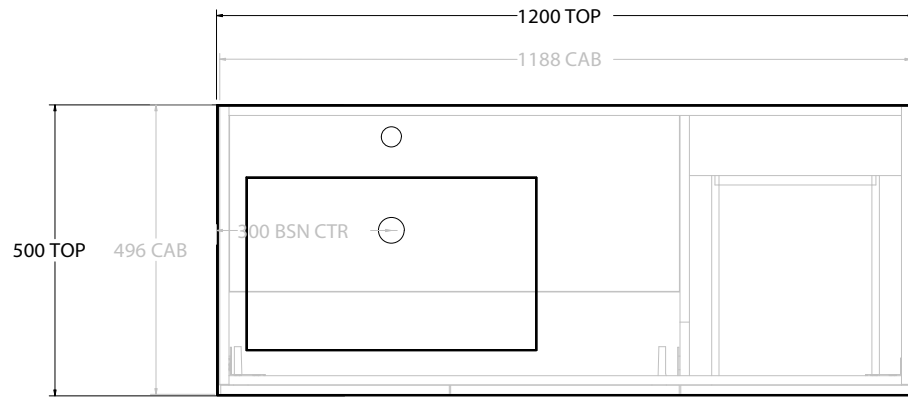

PRODUCT:	GLACIER DOOR & DRAWER TRIO 1200 FLOOR MOUNT CENTRE BASIN	
CODE:	LITE: GLLFCT1200WKCCM	PRO: GLPFCT1200WKCCM
MOUNTING:	FLOOR MOUNT	
SIZE:	1200W X 500D X 895H	
CONFIGURATION:	DOOR & DRAWER	
VERSION:	01	DATE: 08/17/22

TOP:	CAST MARBLE LAURETTA 1200
BASIN POSITION:	CENTRE BASIN

NOTES:
ALL DIMENSIONS ARE NOMINAL AND SUBJECT TO CHANGE. DO NOT DRILL OR ROUGH IN UNTIL YOU HAVE RECEIVED AND MEASURED YOUR PRODUCT. ALL DIMENSIONS ARE IN MILLIMETRES. DO NOT MEASURE FROM DRAWING.

PRODUCT:	GLACIER DOOR & DRAWER TRIO 1200 FLOOR MOUNT OFFSET BASIN	
CODE:	LITE: GLLFCT1200WKLCM*	PRO: GLPFCT1200WKLCM*
MOUNTING:	FLOOR MOUNT	
SIZE:	1200W X 500D X 895H	
CONFIGURATION:	DOOR & DRAWER	
VERSION:	01	DATE: 08/17/22

TOP:	CAST MARBLE LAURETTA 1200
BASIN POSITION:	OFFSET BASIN

NOTES:
ALL DIMENSIONS ARE NOMINAL AND SUBJECT TO CHANGE.
DO NOT DRILL OR ROUGH IN UNTIL YOU HAVE RECEIVED AND MEASURED YOUR PRODUCT.
ALL DIMENSIONS ARE IN MILLIMETRES.
DO NOT MEASURE FROM DRAWING.
*LEFT HAND OFFSET PICTURED, RIGHT HAND OFFSET IS SAME BUT MIRRORED (REPLACE CODE SUFFIX LCM, WITH RCM)