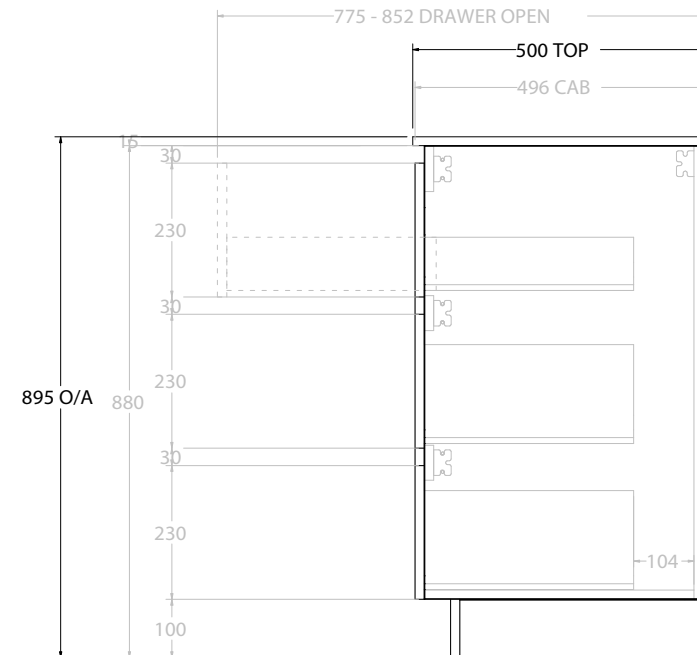

PRODUCT:	GLACIER DOOR & DRAWER TRIO 1200 FLOOR MOUNT CENTRE BASIN	
CODE:	LITE: GLLFCT1200WKCCM	PRO: GLPFCT1200WKCCM
MOUNTING:	FLOOR MOUNT	
SIZE:	1200W X 500D X 895H	
CONFIGURATION:	DOOR & DRAWER	
VERSION:	01	DATE: 08/17/22

TOP:	CAST MARBLE LAURETTA 1200
BASIN POSITION:	CENTRE BASIN

NOTES:
ALL DIMENSIONS ARE NOMINAL AND SUBJECT TO CHANGE. DO NOT DRILL OR ROUGH IN UNTIL YOU HAVE RECEIVED AND MEASURED YOUR PRODUCT. ALL DIMENSIONS ARE IN MILLIMETRES. DO NOT MEASURE FROM DRAWING.

PRODUCT:	GLACIER DOOR & DRAWER TRIO 1200 FLOOR MOUNT OFFSET BASIN	
CODE:	LITE: GLLFCT1200WKLCM*	PRO: GLPFCT1200WKLCM*
MOUNTING:	FLOOR MOUNT	
SIZE:	1200W X 500D X 895H	
CONFIGURATION:	DOOR & DRAWER	
VERSION:	01	DATE: 08/17/22

TOP:	CAST MARBLE LAURETTA 1200
BASIN POSITION:	OFFSET BASIN

NOTES:
ALL DIMENSIONS ARE NOMINAL AND SUBJECT TO CHANGE.
DO NOT DRILL OR ROUGH IN UNTIL YOU HAVE RECEIVED AND MEASURED YOUR PRODUCT.
ALL DIMENSIONS ARE IN MILLIMETRES.
DO NOT MEASURE FROM DRAWING.
*LEFT HAND OFFSET PICTURED, RIGHT HAND OFFSET IS SAME BUT MIRRORED (REPLACE CODE SUFFIX LCM, WITH RCM)