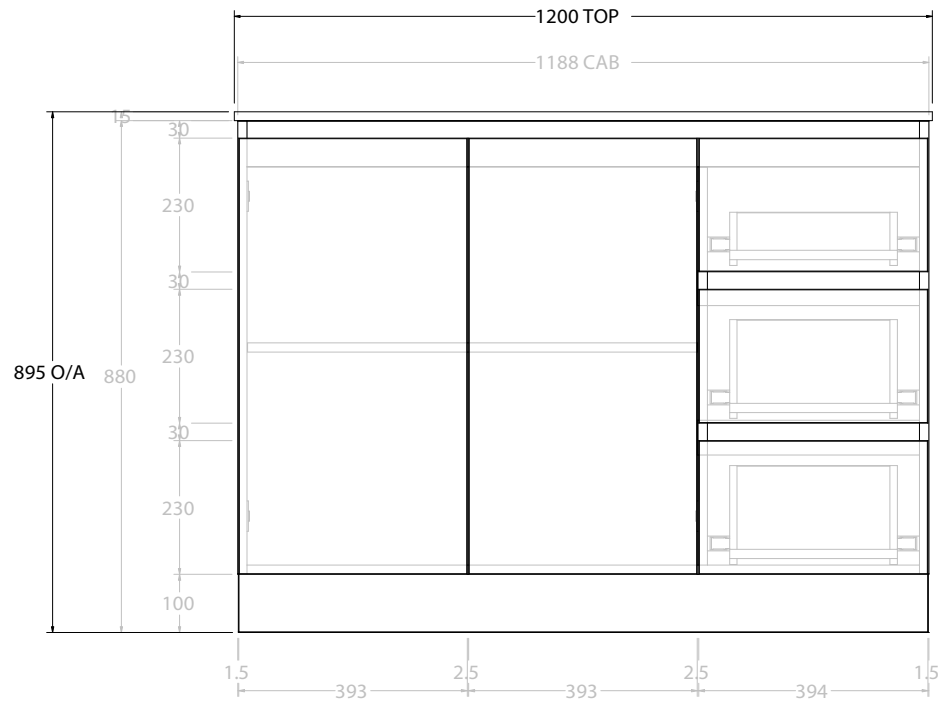

PRODUCT:	GLACIER DOOR & DRAWER TRIO 1200 FLOOR MOUNT CENTRE BASIN	
CODE:	LITE: GLLFCT1200WKCCM	PRO: GLPFCT1200WKCCM
MOUNTING:	FLOOR MOUNT	
SIZE:	1200W X 500D X 895H	
CONFIGURATION:	DOOR & DRAWER	
VERSION:	01	DATE: 08/17/22

TOP:	CAST MARBLE LAURETTA 1200
BASIN POSITION:	CENTRE BASIN

NOTES:
ALL DIMENSIONS ARE NOMINAL AND SUBJECT TO CHANGE. DO NOT DRILL OR ROUGH IN UNTIL YOU HAVE RECEIVED AND MEASURED YOUR PRODUCT. ALL DIMENSIONS ARE IN MILLIMETRES. DO NOT MEASURE FROM DRAWING.

PRODUCT:	GLACIER DOOR & DRAWER TRIO 1200 FLOOR MOUNT OFFSET BASIN	
CODE:	LITE: GLLFCT1200WKLCM*	PRO: GLPFCT1200WKLCM*
MOUNTING:	FLOOR MOUNT	
SIZE:	1200W X 500D X 895H	
CONFIGURATION:	DOOR & DRAWER	
VERSION:	01	DATE: 08/17/22

TOP:	CAST MARBLE LAURETTA 1200
BASIN POSITION:	OFFSET BASIN

NOTES:
ALL DIMENSIONS ARE NOMINAL AND SUBJECT TO CHANGE.
DO NOT DRILL OR ROUGH IN UNTIL YOU HAVE RECEIVED AND MEASURED YOUR PRODUCT.
ALL DIMENSIONS ARE IN MILLIMETRES.
DO NOT MEASURE FROM DRAWING.
*LEFT HAND OFFSET PICTURED, RIGHT HAND OFFSET IS SAME BUT MIRRORED (REPLACE CODE SUFFIX LCM, WITH RCM)