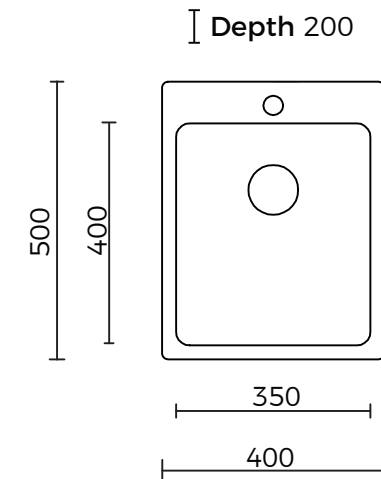

SPEC PACK KITCHEN COLLECTION

SPEC SHEET

NUGLEAM EDGE 1TH SINGLE BOWL

PRODUCT CODE:

73N0004

FEATURES:

- / 304 Stainless Steel Bowl
- / 21L Capacity
- / 90mm basket waste
- / Top mount or Undermount Installation
- / R25 internal corners

OVERALL DIMENSIONS:

400 L x 500 W x 200mm D

WARRANTY:

25 years

Disclaimer: All measurement are in millimetres and are solely for reference purposes. Colours have been reproduced with as much accuracy as possible. Any changes resulting from technical advance of design or colour may be made without prior notice. Tapware, accessories and appliances are for illustration purposes only. Further information on warranties is available at www.everhard.com.au