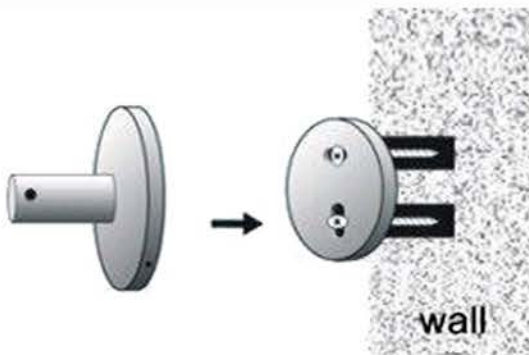

INSTALL INSTRUCTION

1. Put the fixing blocks (piece) over on the right place on the wall , and stay level, use marking pen through the holes of fixing block to mark out fixing spots on the wall. Then drill holes by electric hand drill with 6mm drilling bit on the spots.

2. Put the expansion plugs into the wall by hammer.

3. Put fixing block cover on the holes and fix firmly by expansion screws.

4. Put the base of bathroom accessory cover on the fixing blocks.

5. Screw grub screws into the base, make it against to the fixing block tight and firm.