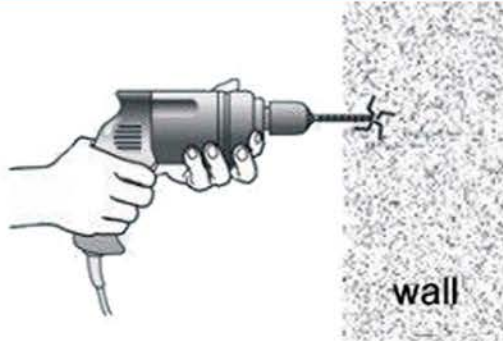

Use of unsuitable cleaning agents may damage the surface. Any damage caused in this way will not be covered by warranty.

PACKAGING INCLUDES

- 1x single towel rail 800mm
- 1x installation kit

Dimensions are nominal measurements only.

INSTALL INSTRUCTION

1. Put the fixing blocks (piece) over on the right place on the wall , and stay level, use marking pen through the holes of fixing block to mark out fixing spots on the wall. Then drill holes by electric hand drill with 6mm drilling bit on the spots.