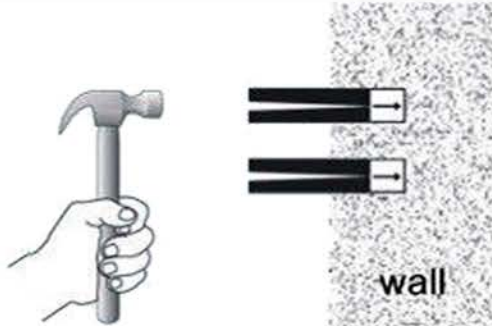

CELIA SINGLE TOWEL RAIL 800MM

SPECIFICATION

PRODUCT CODE 4630

FINISH

	NR4630CH	chrome
	NR4630MB	matte black

MAINTENANCE AND CARE

All surfaces should be cleaned with mild liquid detergent or soap and water.

Do not use cream cleaners or citrus based cleaning products, as they are abrasive.

Use of unsuitable cleaning agents may damage the surface. Any damage caused in this way will not be covered by warranty.

PACKAGING INCLUDES

- 1x single towel rail 800mm
- 1x installation kit

Dimensions are nominal measurements only.

INSTALL INSTRUCTION

1. Put the fixing blocks (piece) over on the right place on the wall , and stay level, use marking pen through the holes of fixing block to mark out fixing spots on the wall. Then drill holes by electric hand drill with 6mm drilling bit on the spots.