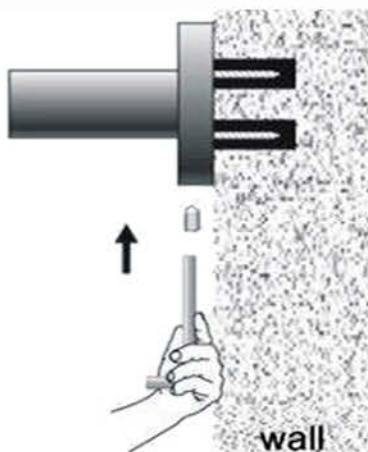

Use of unsuitable cleaning agents may damage the surface. Any damage caused in this way will not be covered by warranty.

PACKAGING INCLUDES

- 1x single towel rail 800mm
- 1x installation kit

Dimensions are nominal measurements only.

INSTALL INSTRUCTION

1. Put the fixing blocks (piece) over on the right place on the wall , and stay level, use marking pen through the holes of fixing block to mark out fixing spots on the wall. Then drill holes by electric hand drill with 6mm drilling bit on the spots.

2. Put the expansion plugs into the wall by hammer.

3. Put fixing block cover on the holes and fix firmly by expansion screws.

4. Put the base of bathroom accessory cover on the fixing blocks.

5. Screw grub screws into the base, make it against to the fixing block tight and firm.