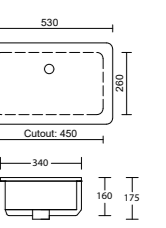

Rectangle Undermount

With overflow to back

- WG REC-BS-530-WG-S

- WG White Gloss
- WM White Matt
- BM Black Matt
- GM Grey Matt
- LGM Light Grey Matt
- PM Pink Matt