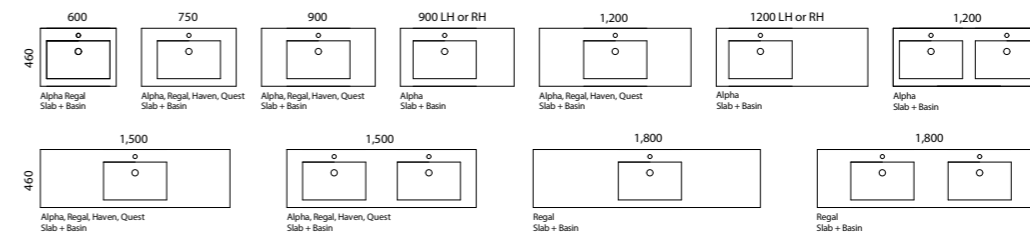

AVAILABILITY CHART | AVAILABLE IN WALL HUNG, FLOOR STANDING & LEGS

[01.] Nevada Plus Classic Vanity 900mm | NVPC-V-900-C-SSA-W | $2,475 Emerald Green Cabinet with Arctic White SilkSurface Top and White Gloss Allure Ceramic Basin
[02.] Nevada Plus Classic Vanity 1800mm | NVPC-V-1800-D-SSA-W | $4,347 Black Satin Cabinet with White Crystal Boulder SilkSurface Top and White Gloss Feather Ceramic Basins
[03.] Nevada Plus Classic Vanity 900mm | NVPC-V-900-C-APH-F | $1,962 White Satin Cabinet with Alpha Ceramic Top
[04.] Nevada Plus Classic Vanity 1200mm | NVPC-V-1200-C-SSA-W | $2,814 Navy Blue Satin Cabinet with Carrara SilkSurface Top and Rome Ceramic Inset Basin **[Please refer to price lists pages for all available options.]**