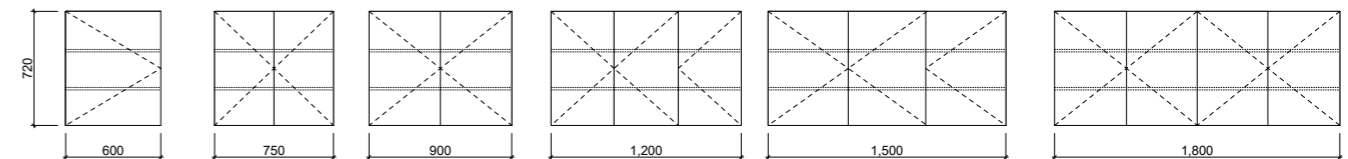

All cabinets 166mm deep. 1500mm available with 3 or 4 doors.

[01.] Tennessee Shaving Cabinet 900mm | TEN-SC-900-S-G | $771 [02.] Tennessee Shaving Cabinet 1200mm | TEN-SC-1200-S-G | $1,026 [03.] Tennessee Shaving Cabinet 750mm | TEN-SC-750-S-G | $718 [04.] Tennessee Shaving Cabinet 1500mm | TEN-SC-1500-3-G | $1,143 [Please refer to price lists pages for all available options.]