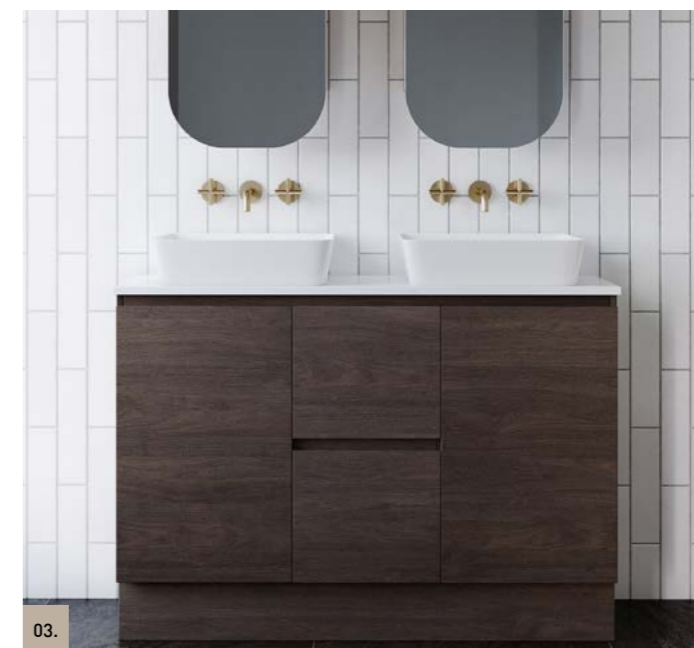

NEVADA

01.

FEATURES INCLUDE

Silver Inclusions 5 YEAR WARRANTY | DURABLE STEEL RUNNERS

- Classic white interior
- Durable steel runners with soft-close doors and drawers
- Cabinet available in your choice of any of our standard woodgrain or 2 pack polyurethane paint finishes
- Timberline luxury at an affordable price!
- Top options include:
  - Alpha ceramic integrated all-in-one top (selected sizes)
  - Regal acrylic integrated all-in-one top
  - Stadium acrylic integrated all-in-one top
  - Haven dolomite matt finish integrated all-in-one top (selected sizes)
  - Quest dolomite gloss finish integrated all-in-one top (selected sizes)
  - SilkSurface slab top with white gloss above counter or undermount basin/s
  - Optional upgrade to Caesarstone slab top with white gloss above counter or undermount basin/s

02.

03.

04.

05.

AVAILABILITY CHART | AVAILABLE IN WALL HUNG, FLOOR STANDING & LEGS

[01.] Nevada Vanity 1200mm | NEV-V-1200-C-APH-W | $1,090 Elegant Oak Cabinet with Alpha Ceramic Top **[02.] Nevada Vanity 900mm** | NEV-V-900-C-APH-W | $910 White Satin Cabinet with Alpha Ceramic Top **[03.] Nevada Vanity 1200mm** | NEV-V-1200-D-SSA-F | $2,336 Perugian Walnut Cabinet with Arctic White SilkSurface Top and White Gloss Florent Ceramic Basins **[04.] Nevada Vanity 1500mm** | NEV-V-1500-C-SSA-W | $2,766 Rural Oak Cabinet with White Crystal Boulder SilkSurface Top and White Gloss Allure Ceramic Basin **[05.] Nevada Vanity 900mm** | NEV-V-900-C-APH-L | $1,174 White Satin Cabinet with Alpha Ceramic Top **[Please refer to price lists pages for all available options.]**