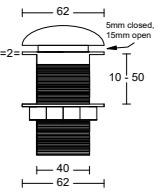

Basin Waste

WHITE GLOSS WASTE

- WG POP-OPT-WG | $56

WHITE GLOSS WASTE

- WM POP-OPT-WM | $56

CERAMIC UNDERMOUNT BASINS

Allure Undermount

No overflow. Only available with SilkSurface slab top. Offset or wall mounted tapware required.

- WG WM BM GM LGM PM