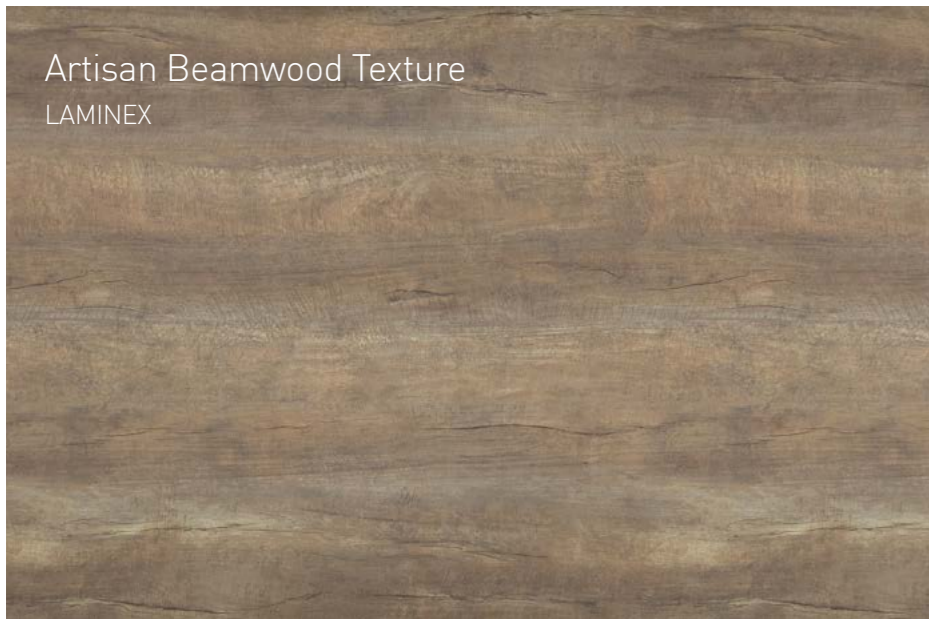

Oxidised Beamwood
Texture
LAMINEX

Notaio Walnut Woodmatt
POLYTEC

Artisan Beamwood Texture
LAMINEX