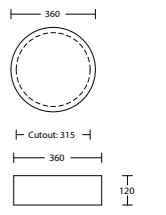

CERAMIC BASIN COLLECTION

Myrtle

- WG MYR-BS-550-WG-S
- WM MYR-BS-550-WM-U
- BM MYR-BS-550-BKM-U
- GM MYR-BS-550-GM-U

Quill

Offset or wall mounted tapware required

- WG QUI-BS-600-WG-S

Rose

- WG ROS-BS-320-WG-S

Arcade Inset

Offset or wall mounted tapware required

- WG ARC-BS-400-WG-S

Radius Inset

Offset or wall mounted tapware required

- WG RAD-BS-400-WG-S
- WM RAD-BS-400-WM-U
- BM RAD-BS-400-BKM-U

Rome Inset

Offset or wall mounted tapware required

- WG ROM-BS-600-WG-S

NOTE: Wastes not included. Ceramic wastes available as separate purchase. White gloss basins included in package price. Matt and coloured basins will incur an additional charge.

ALLURE COLOURED BASINS & WASTES

Allure Black

- **BLACK BASIN**
- BM ALL-BS-360-BKM-U
- **BLACK WASTE**
- BM POP-OPT-BLK | $56

Allure Grey

- **GREY BASIN**
- GM ALL-BS-360-GM-U
- **GREY WASTE**
- GM POP-OPT-DGM | $56

Allure Light Grey

- **LIGHT GREY BASIN**
- LGM ALL-BS-360-LGM-U
- **LIGHT GREY WASTE**
- LGM POP-OPT-LGM | $56

Allure Pink

- **PINK BASIN**
- PM ALL-BS-360-PM-U
- **PINK WASTE**
- PM POP-OPT-PM | $56

Allure Basin

Basin Waste

WHITE GLOSS WASTE

- WG POP-OPT-WG | $56

WHITE GLOSS WASTE

- WM POP-OPT-WM | $56

CERAMIC UNDERMOUNT BASINS

Allure Undermount

No overflow. Only available with SilkSurface slab top. Offset or wall mounted tapware required.

- WG WM BM GM LGM PM

Oval Undermount

With overflow to front

- WG OVL-BS-420-WG-S

Rectangle Undermount

With overflow to back

- WG REC-BS-530-WG-S

- WG White Gloss
- WM White Matt
- BM Black Matt
- GM Grey Matt
- LGM Light Grey Matt
- PM Pink Matt