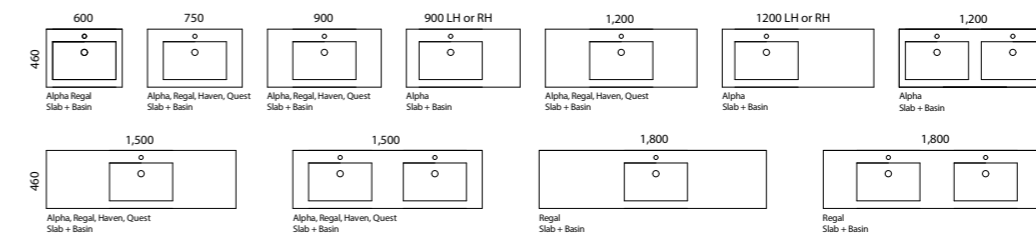

AVAILABILITY CHART | AVAILABLE IN WALL HUNG, FLOOR STANDING & LEGS

[01.] Nevada Classic Vanity 1800mm | NVC-V-1800-D-SSA-W | $3,785 Light Grey Cabinet with White Crystal Boulder SilkSurface Top and White Gloss Radius Ceramic Basins **[02.] Nevada Classic Vanity 750mm** | NVC-V-750-C-SSA-W | $1,852 Black Satin Cabinet with Arctic White SilkSurface Top and White Gloss Allure Ceramic Basin **[03.] Nevada Classic Vanity 1200mm** | NVC-V-1200-C-SSA-W | $2,369 White Satin Cabinet with Alpha Ceramic Top **[04.] Nevada Classic Vanity 900mm** | NVC-V-900-C-APH-F | $1,335 White Satin Cabinet with Alpha Ceramic Top **[05.] Nevada Classic Vanity 1500mm** | NVC-V-1500-C-QUE-W | $1,859 Light Grey Satin Cabinet with Quest Gloss Dolomite Top **[Please refer to price lists pages for all available options.]**