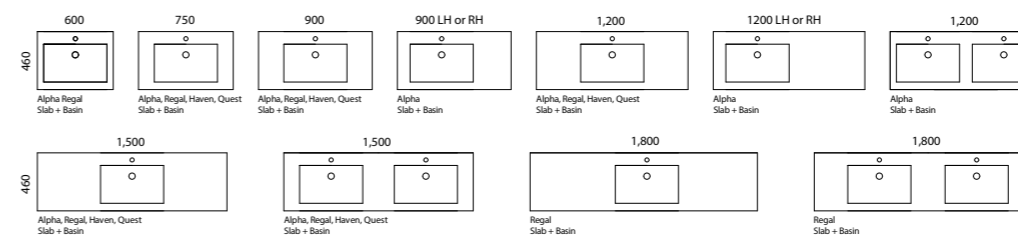

02.

03.

04.

05.

AVAILABILITY CHART | AVAILABLE IN WALL HUNG, FLOOR STANDING & LEGS

[01.] Nevada Vanity 1200mm | NEV-V-1200-C-APH-W | \$1,090 Elegant Oak Cabinet with Alpha Ceramic Top **[02.] Nevada Vanity 900mm** | NEV-V-900-C-APH-W | \$910 White Satin Cabinet with Alpha Ceramic Top **[03.] Nevada Vanity 1200mm** | NEV-V-1200-D-SSA-F | \$2,336 Perugian Walnut Cabinet with Arctic White SilkSurface Top and White Gloss Florent Ceramic Basins **[04.] Nevada Vanity 1500mm** | NEV-V-1500-C-SSA-W | \$2,766 Rural Oak Cabinet with White Crystal Boulder SilkSurface Top and White Gloss Allure Ceramic Basin **[05.] Nevada Vanity 900mm** | NEV-V-900-C-APH-L | \$1,174 White Satin Cabinet with Alpha Ceramic Top **[Please refer to price lists pages for all available options.]**