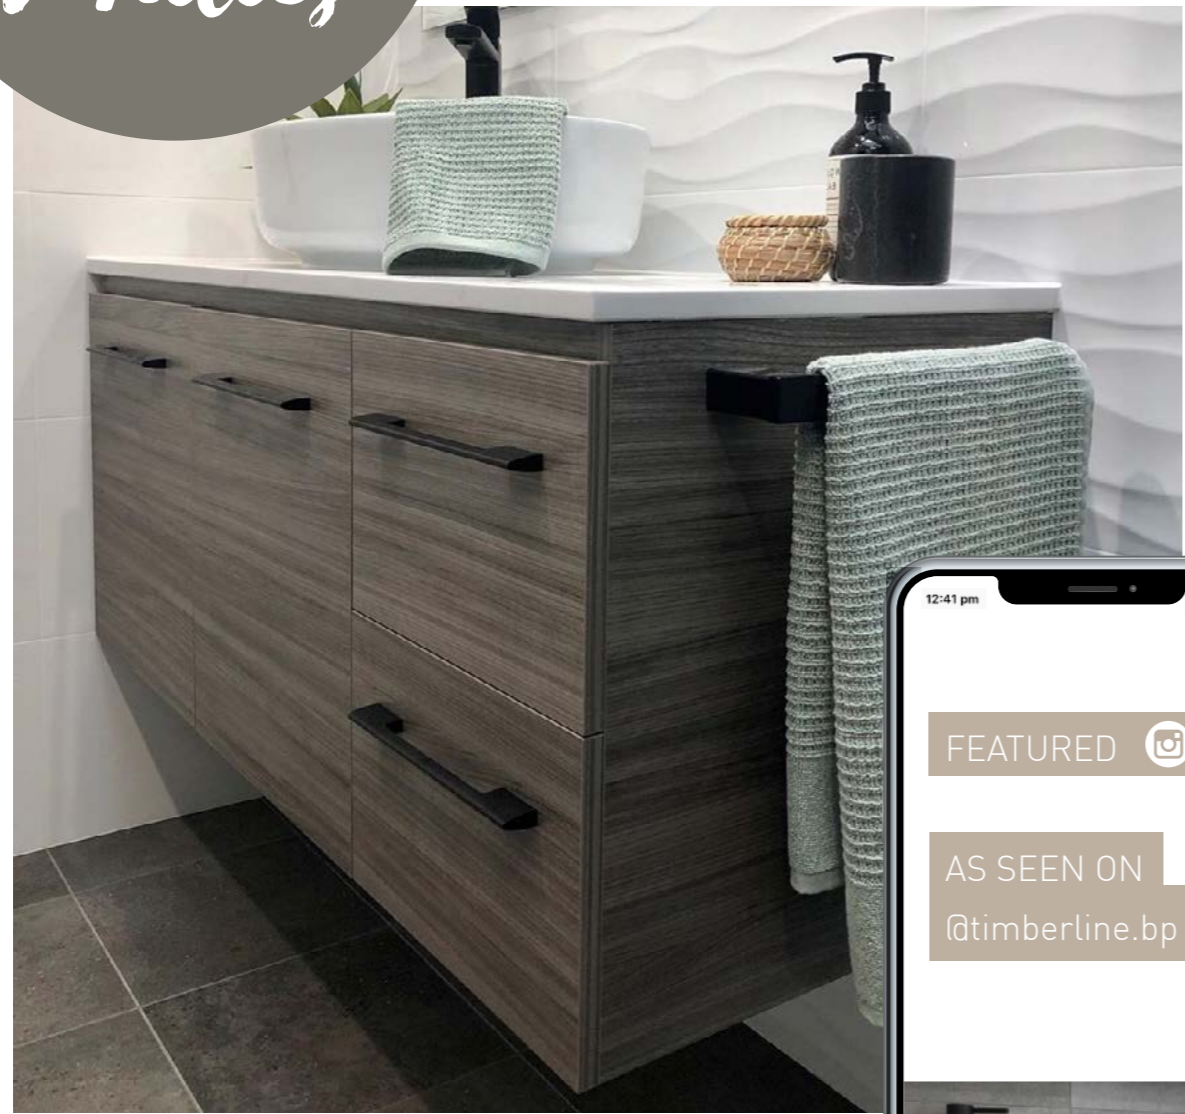

Focus on
Nevada
Vanities

Nevada vanities look stunning in these beautiful bathrooms!