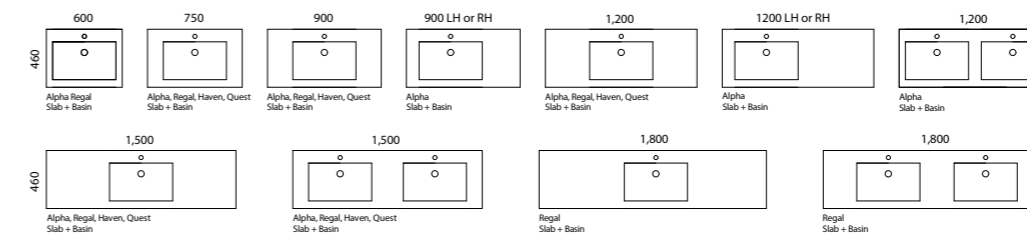

AVAILABILITY CHART | AVAILABLE IN WALL HUNG, FLOOR STANDING & LEGS

[01.] Nevada Plus Vanity 1500mm | NEVP-V-1500-D-SSA-W | $3,573 Tasmanian Oak Cabinet with Arctic White SilkSurface Top and White Gloss Allure Ceramic Basins
[02.] Nevada Plus Vanity 900mm | NEVP-V-900-C-SSA-F | $2,229 White Satin Cabinet with Girgio Stone SilkSurface Top and White Gloss Feather Ceramic Basin **[03.] Nevada Plus Vanity 1200mm** | NEVP-V-1200-C-APH-W | $1,616 White Gloss Cabinet with Alpha Ceramic Top **[04.] Nevada Plus Vanity 1500mm** | NEVP-V-1500-D-SSA-W | $3,573 Concrete Formwood Cabinet with Blanca Granite SilkSurface Top and White Gloss Myrtle Ceramic Basin **[05.] Nevada Plus Vanity 1500mm** | NEVP-V-1500-D-SSA-W | $3,573 Prime Oak Cabinet with Carrara SilkSurface Top and Black Matt Allure Basins | NOTE: Shown with Coloured Basin Upgrade | BAS-OPT-COLOUR | $144 per basin **[Please refer to price lists pages for all available options.]**