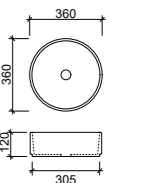

Allure Basin