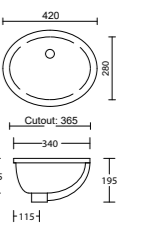

Oval Undermount

With overflow to front

- WG OVL-BS-420-WG-S