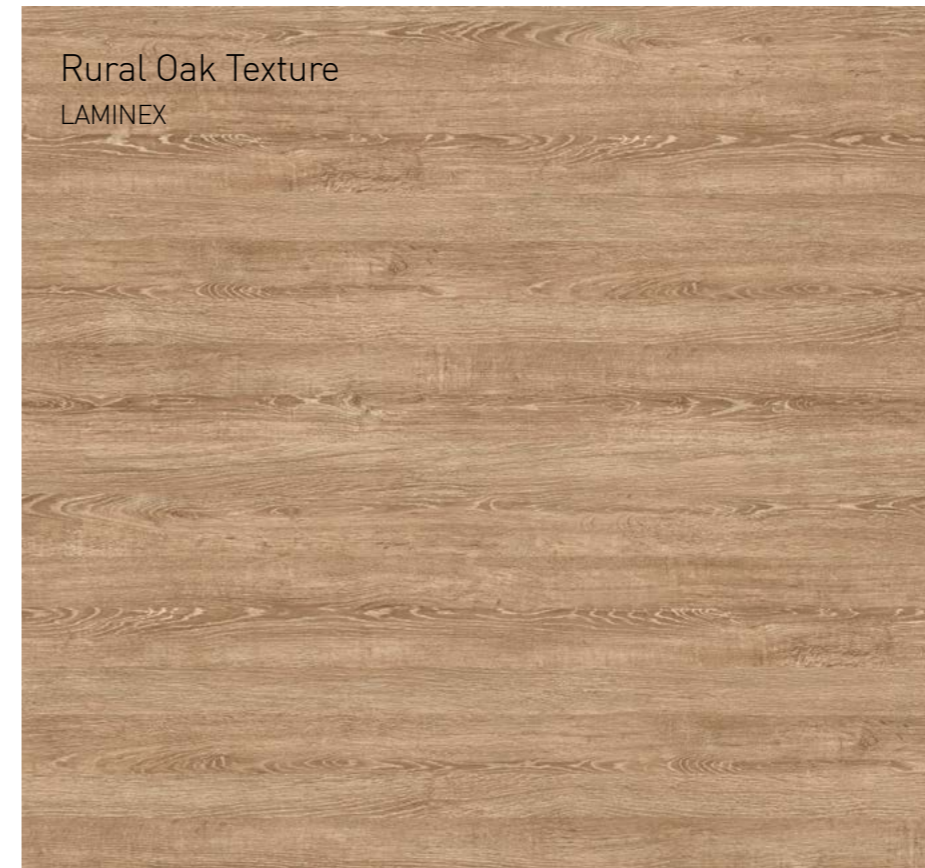

STANDARD WOODGRAIN CABINET COLOUR COLLECTION

Choose any of these colours - at no extra cost! The Melamine woodgrain finishes are ultra durable and add warmth and colour to your bathroom. Some woodgrains have a matt finish while others have a realistic texture. Please make sure you check out actual colour samples before placing your order. Obviously it is impossible to get a perfect reproduction of the real colours in a printed brochure. Colours may be substituted for alternative matching brands.

Woodgrain finishes are not available on Nevada Classic and Nevada Plus Classic.

Note for woodgrain cabinets: Due to manufacturing process grain patterns do not line up across panels. Horizontal grain is standard on vanity units. Grain direction may vary for tallboys and shavers.