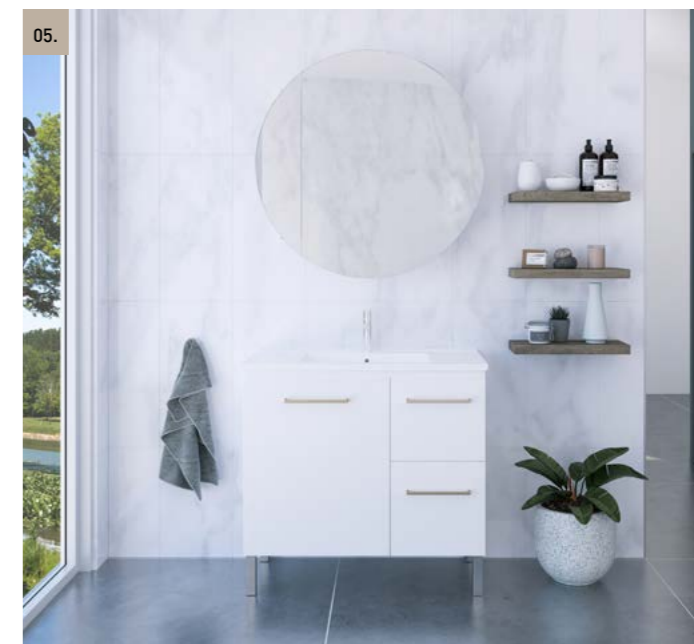

NEVADA

01.

FEATURES INCLUDE

Silver Inclusions 5 YEAR WARRANTY | DURABLE STEEL RUNNERS

- Classic white interior
- Durable steel runners with soft-close doors and drawers
- Cabinet available in your choice of any of our standard woodgrain or 2 pack polyurethane paint finishes
- Timberline luxury at an affordable price!
- Top options include:
  - Alpha ceramic integrated all-in-one top (selected sizes)
  - Regal acrylic integrated all-in-one top
  - Stadium acrylic integrated all-in-one top
  - Haven dolomite matt finish integrated all-in-one top (selected sizes)
  - Quest dolomite gloss finish integrated all-in-one top (selected sizes)
  - SilkSurface slab top with white gloss above counter or undermount basin/s
  - Optional upgrade to Caesarstone slab top with white gloss above counter or undermount basin/s

02.

03.

04.

05.

AVAILABILITY CHART | AVAILABLE IN WALL HUNG, FLOOR STANDING & LEGS

[01.] Nevada Vanity 1200mm | NEV-V-1200-C-APH-W | $1,090 Elegant Oak Cabinet with Alpha Ceramic Top **[02.] Nevada Vanity 900mm** | NEV-V-900-C-APH-W | $910 White Satin Cabinet with Alpha Ceramic Top **[03.] Nevada Vanity 1200mm** | NEV-V-1200-D-SSA-F | $2,336 Perugian Walnut Cabinet with Arctic White SilkSurface Top and White Gloss Florent Ceramic Basins **[04.] Nevada Vanity 1500mm** | NEV-V-1500-C-SSA-W | $2,766 Rural Oak Cabinet with White Crystal Boulder SilkSurface Top and White Gloss Allure Ceramic Basin **[05.] Nevada Vanity 900mm** | NEV-V-900-C-APH-L | $1,174 White Satin Cabinet with Alpha Ceramic Top **[Please refer to price lists pages for all available options.]**