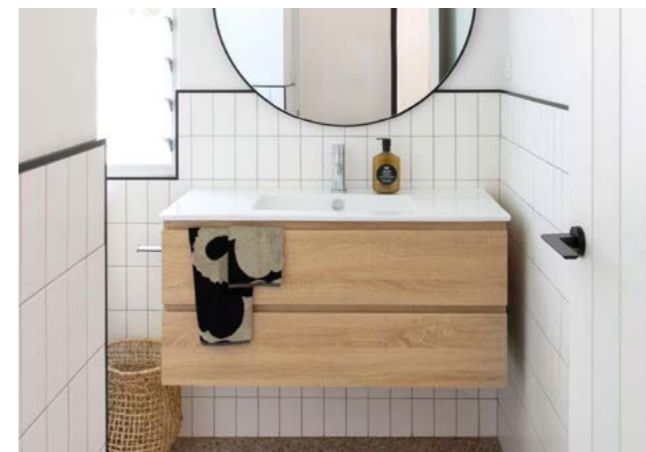

Focus on
Nevada
Vanities

Nevada vanities look stunning in these beautiful bathrooms!

Focus on
Nevada Plus
Vanities

Nevada Plus vanities create space
and contrast in these settings!

NEVADA 600mm

WALL HUNG			FLOOR STANDING			LEGS		
CABINET WITH	SKU	RRP	CABINET WITH	SKU	RRP	CABINET WITH	SKU	RRP
Regal Acrylic Top	NEV-V-600-C-REG-W	\$899	Regal Acrylic Top	NEV-V-600-C-REG-F	\$984	Regal Acrylic Top	NEV-V-600-C-REG-L	\$1,158
Stadium Acrylic Top	NEV-V-600-C-STD-W	\$899	Stadium Acrylic Top	NEV-V-600-C-STD-F	\$984	Stadium Acrylic Top	NEV-V-600-C-STD-L	\$1,158
Alpha Ceramic Top	NEV-V-600-C-APH-W	\$768	Alpha Ceramic Top	NEV-V-600-C-APH-F	\$857	Alpha Ceramic Top	NEV-V-600-C-APH-L	\$1,042
20mm SilkSurface Top with White Gloss Ceramic Above Counter Basin	NEV-V-600-C-SSA-W	\$1,440	20mm SilkSurface Top with White Gloss Ceramic Above Counter Basin	NEV-V-600-C-SSA-F	\$1,581	20mm SilkSurface Top with White Gloss Ceramic Above Counter Basin	NEV-V-600-C-SSA-L	\$1,765
20mm SilkSurface Top with White Gloss Ceramic Under Counter Basin	NEV-V-600-C-SSU-W	\$1,716	20mm SilkSurface Top with White Gloss Ceramic Under Counter Basin	NEV-V-600-C-SSU-F	\$1,856	20mm SilkSurface Top with White Gloss Ceramic Under Counter Basin	NEV-V-600-C-SSU-L	\$2,040
20mm Stone Top with White Gloss Ceramic Above Counter Basin	NEV-V-600-C-STA-W	\$1,538	20mm Stone Top with White Gloss Ceramic Above Counter Basin	NEV-V-600-C-STA-F	\$1,678	20mm Stone Top with White Gloss Ceramic Above Counter Basin	NEV-V-600-C-STA-L	\$1,863
20mm Stone Top with White Gloss Ceramic Under Counter Basin	NEV-V-600-C-STU-W	\$1,538	20mm Stone Top with White Gloss Ceramic Under Counter Basin	NEV-V-600-C-STU-F	\$1,954	20mm Stone Top with White Gloss Ceramic Under Counter Basin	NEV-V-600-C-STU-L	\$2,138
No Top	NEV-VCO-600-C-X-W	\$620	No Top	NEV-VCO-600-C-X-F	\$753	No Top	NEV-VCO-600-C-X-L	\$935