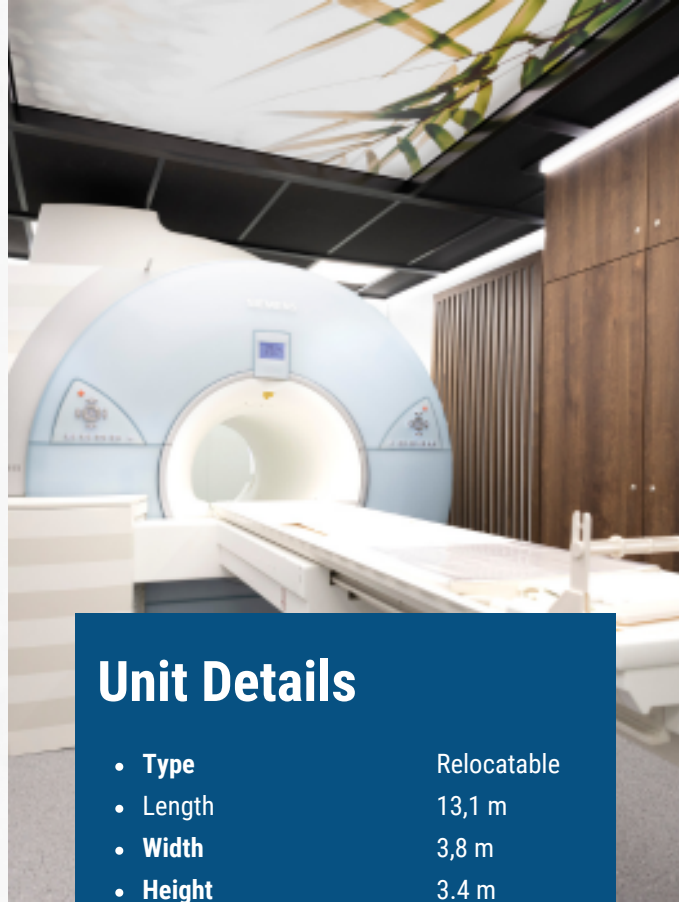

Rental Solutions

Siemens MAGNETOM Avanto 1.5T

This relocatable Rental Solution offers excellent MRI Scanning equipment.

The Siemens MAGNETOM Avanto 1.5T MRI scanner has, throughout the years, proven itself as a stable and dependable solution that continuously meets the most basic scan requirements, including MSc. scans.

Unit Details

- | | |
|----------------------------------|----------------|
| • Type | Relocatable |
| • Length | 13,1 m |
| • Width | 3,8 m |
| • Height | 3.4 m |
| • Min. area for placement | 15.7 m x 5.7 m |

Unit Features

- Patient changing area
- Ceiling mounted patient comfort skylight
- Coil storage cabinets
- 3-zone AC
- Sound system i operator - and patient room
- IT connection in operator room

Maintenance & Service