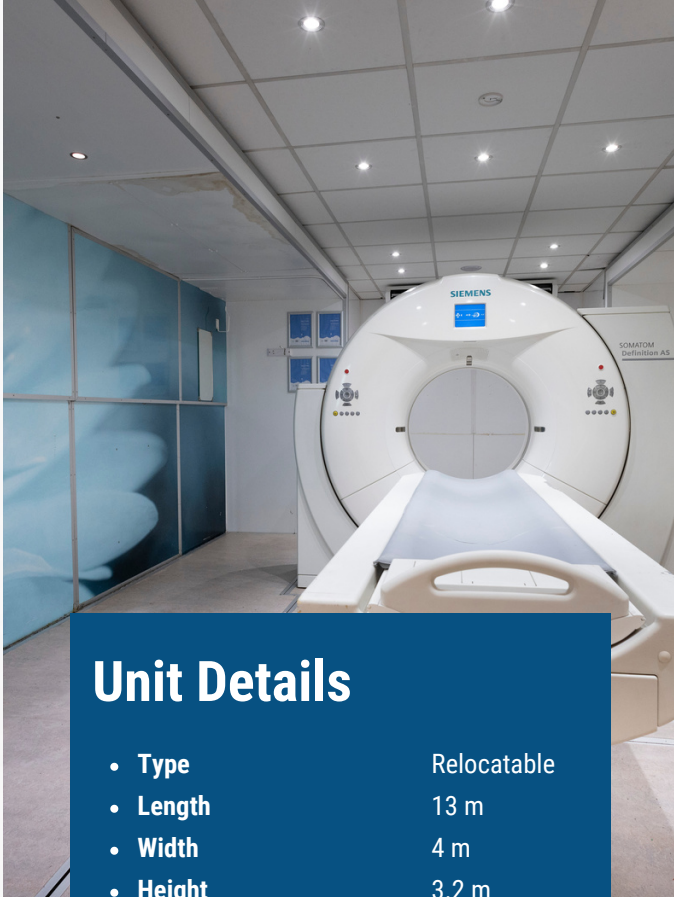

### Siemens Definition AS64

This relocatable Rental Solution offers excellent CT Scanning equipment.

The Siemens Somatom Definition AS 64 slice CT scanner helps maximize clinical outcomes and raise patient-centric productivity. Throughout the years, the scanner has proven itself as a stable and dependable solution, which continuously meets the most basic scan requirements.

### Unit Details

- **Type** Relocatable
- **Length** 13 m
- **Width** 4 m
- **Height** 3.2 m
- **Min. area for placement** 16 m x 6 m

### Unit Features

- Patient changing area
- Air-conditioning
- Sound system i operator - and patient room
- IT connection in operator room