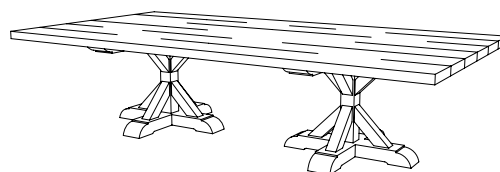

Double pedestal v.2

Hand Made in Maryland
410.604.0360 (P)
410.604.0363 (F)
info@iatestastudio.com
iatestastudio.com

NOTE: Due to variations in printing, the colors shown here cannot absolutely represent true quality and hue. Prior to ordering, please confirm details of this tearsheet and reference finish samples available through your local showroom or sales representative. Line drawings are not drawn to scale.

SEVERN CENTER TABLE

11-0912

64" Dia. x 30"H

Species: Ash

Finish: A201 / Driftwood

Top: Planked

Clearance under top: 27.875"

Custom sizes and finishes available