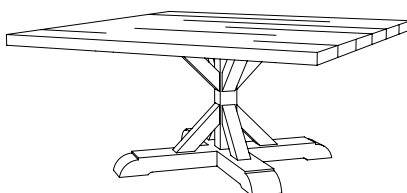

IATESTA
STUDIO

SEVERN CENTER TABLE

11-0912
64" Dia. x 30"H

CUSTOM SUGGESTIONS

Standard

Standard Trestle Table

As a square

Double pedestal v.1

SEVERN CENTER TABLE

11-0912

64" Dia. x 30"H

Species: Ash

Finish: A201 / Driftwood

Top: Planked

Clearance under top: 27.875"

Custom sizes and finishes available