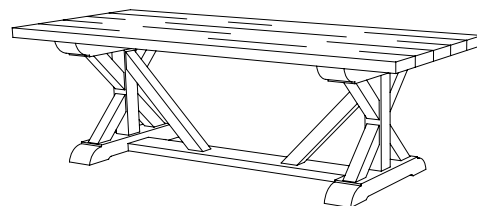

IATESTA
STUDIO

SEVERN CENTER TABLE

11-0912
64" Dia. x 30"H

CUSTOM SUGGESTIONS

Standard

Standard Trestle Table

As a square

Double pedestal v.1

SEVERN CENTER TABLE

11-0912

64" Dia. x 30"H

Species: Ash

Finish: A201 / Driftwood

Top: Planked

Clearance under top: 27.875"

Custom sizes and finishes available