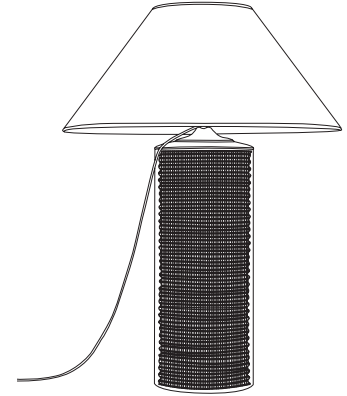

IATESTA  
STUDIO

ROHR LAMP

43-0814  
7" Dia. x 28"H

IATESTA  
STUDIO

FURNITURE  
LIGHTING  
ACCESSORIES  
TEXTILES

Standard

Standard with liner

Hand Made in Maryland  
410.604.0360 (P)  
410.604.0363 (F)  
info@iatestastudio.com  
iatestastudio.com

**NOTE:** Due to variations in printing, the colors shown here cannot absolutely represent true quality and hue. Prior to ordering, please confirm details of this tearsheet and reference finish samples available through your local showroom or sales representative. Line drawings are not drawn to scale.

## ROHR LAMP

43-0814

7"Dia. x 28"H

Finish: Polished Nickel

Glass Cylinder

1 light / medium socket / max wattage 60W

Continuous dimmer on socket

Shown with optional shade in White Museum Board, 20"Dia. x 9"H