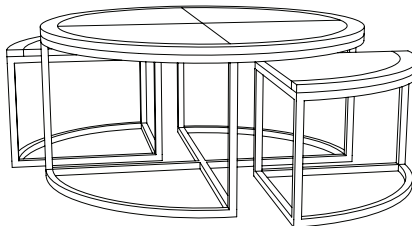

IATESTA
STUDIO

MENSOLA NESTING COCKTAIL TABLES

15-1109
(1) - 50"W x 30"D x 22"H
(2) - 15"W x 25"D x 18"H

CUSTOM SUGGESTIONS

Standard

As a cocktail table v.1

With nesting stools

As a cocktail table v.2

As a round nesting table

As a cocktail table v.3

Hand Made in Maryland
410.604.0360 (P)
410.604.0363 (F)
info@iatestastudio.com
iatestastudio.com

NOTE: Due to variations in printing, the colors shown here cannot absolutely represent true quality and hue. Prior to ordering, please confirm details of this tearsheet and reference finish samples available through your local showroom or sales representative. Line drawings are not drawn to scale.

MENSOLA NESTING COCKTAIL TABLES

Design Staash\Quinn
15-1109

(1) - 50"W x 30"D x 22"H

(2) - 15"W x 25"D x 18"H

Top Species: Ash

Top Finish: A303 / Shale

Base Finish: T108 / Mensola Steel

Tops: Mitered parquet design with heaved distress