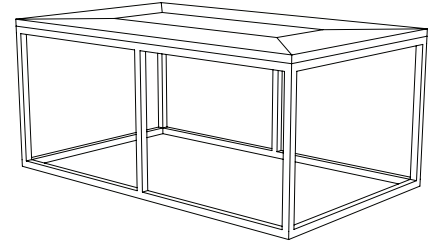

IATESTA
STUDIO

MENSOLA NESTING COCKTAIL TABLES

15-1109
(1) - 50"W x 30"D x 22"H
(2) - 15"W x 25"D x 18"H

CUSTOM SUGGESTIONS

Standard

As a cocktail table v.1

With nesting stools

As a cocktail table v.2

As a round nesting table

As a cocktail table v.3

Hand Made in Maryland
410.604.0360 (P)
410.604.0363 (F)
info@iatestastudio.com
iatestastudio.com

NOTE: Due to variations in printing, the colors shown here cannot absolutely represent true quality and hue. Prior to ordering, please confirm details of this tearsheet and reference finish samples available through your local showroom or sales representative. Line drawings are not drawn to scale.

MENSOLA NESTING COCKTAIL TABLES

Design Staash\Quinn
15-1109

(1) - 50"W x 30"D x 22"H

(2) - 15"W x 25"D x 18"H

Top Species: Ash

Top Finish: A303 / Shale

Base Finish: T108 / Mensola Steel

Tops: Mitered parquet design with heaved distress