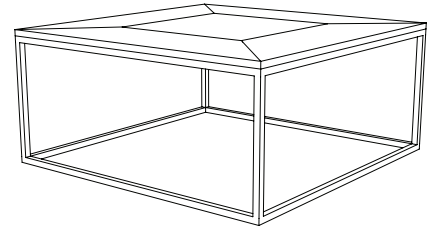

IATESTA
STUDIO

MENSOLA NESTING COCKTAIL TABLES

15-1109
(1) - 50"W x 30"D x 22"H
(2) - 15"W x 25"D x 18"H

CUSTOM SUGGESTIONS

Standard

As a cocktail table v.1

With nesting stools

As a cocktail table v.2

As a round nesting table

As a cocktail table v.3

Hand Made in Maryland
410.604.0360 (P)
410.604.0363 (F)
info@iatestastudio.com
iatestastudio.com

NOTE: Due to variations in printing, the colors shown here cannot absolutely represent true quality and hue. Prior to ordering, please confirm details of this tearsheet and reference finish samples available through your local showroom or sales representative. Line drawings are not drawn to scale.

MENSOLA NESTING COCKTAIL TABLES

Design Staash\Quinn
15-1109

(1) - 50"W x 30"D x 22"H

(2) - 15"W x 25"D x 18"H

Top Species: Ash

Top Finish: A303 / Shale

Base Finish: T108 / Mensola Steel

Tops: Mitered parquet design with heaved distress