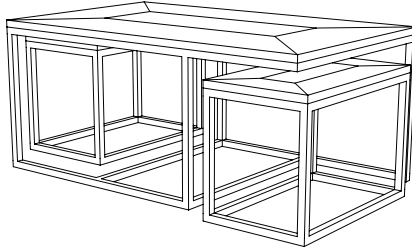

IATESTA
STUDIO

MENSOLA NESTING COCKTAIL TABLES

15-1109
(1) - 50"W x 30"D x 22"H
(2) - 15"W x 25"D x 18"H

CUSTOM SUGGESTIONS

Standard

As a cocktail table v.1

With nesting stools

As a cocktail table v.2

As a round nesting table

As a cocktail table v.3

Hand Made in Maryland
410.604.0360 (P)
410.604.0363 (F)
info@iatestastudio.com
iatestastudio.com

NOTE: Due to variations in printing, the colors shown here cannot absolutely represent true quality and hue. Prior to ordering, please confirm details of this tearsheet and reference finish samples available through your local showroom or sales representative. Line drawings are not drawn to scale.

MENSOLA NESTING COCKTAIL TABLES

Design Staash\Quinn
15-1109

(1) - 50"W x 30"D x 22"H

(2) - 15"W x 25"D x 18"H

Top Species: Ash

Top Finish: A303 / Shale

Base Finish: T108 / Mensola Steel

Tops: Mitered parquet design with heaved distress