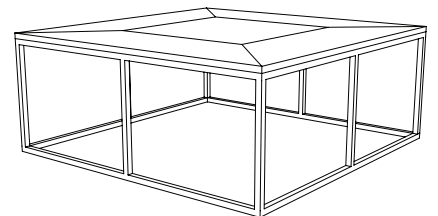

IATESTA
STUDIO

MENSOLA NESTING COCKTAIL TABLES

15-1109
(1) - 50"W x 30"D x 22"H
(2) - 15"W x 25"D x 18"H

CUSTOM SUGGESTIONS

Standard

As a cocktail table v.1

With nesting stools

As a cocktail table v.2

As a round nesting table

As a cocktail table v.3

Hand Made in Maryland
410.604.0360 (P)
410.604.0363 (F)
info@iatestastudio.com
iatestastudio.com

NOTE: Due to variations in printing, the colors shown here cannot absolutely represent true quality and hue. Prior to ordering, please confirm details of this tearsheet and reference finish samples available through your local showroom or sales representative. Line drawings are not drawn to scale.

MENSOLA NESTING COCKTAIL TABLES

Design Staash\Quinn
15-1109

(1) - 50"W x 30"D x 22"H

(2) - 15"W x 25"D x 18"H

Top Species: Ash

Top Finish: A303 / Shale

Base Finish: T108 / Mensola Steel

Tops: Mitered parquet design with heaved distress