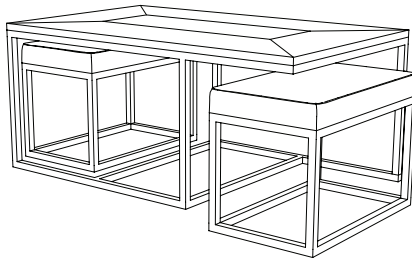

IATESTA
STUDIO

MENSOLA NESTING COCKTAIL TABLES

15-1109
(1) - 50"W x 30"D x 22"H
(2) - 15"W x 25"D x 18"H

CUSTOM SUGGESTIONS

Standard

As a cocktail table v.1

With nesting stools

As a cocktail table v.2

As a round nesting table

As a cocktail table v.3

Hand Made in Maryland
410.604.0360 (P)
410.604.0363 (F)
info@iatestastudio.com
iatestastudio.com

NOTE: Due to variations in printing, the colors shown here cannot absolutely represent true quality and hue. Prior to ordering, please confirm details of this tearsheet and reference finish samples available through your local showroom or sales representative. Line drawings are not drawn to scale.

MENSOLA NESTING COCKTAIL TABLES

Design Staash\Quinn
15-1109

(1) - 50"W x 30"D x 22"H

(2) - 15"W x 25"D x 18"H

Top Species: Ash

Top Finish: A303 / Shale

Base Finish: T108 / Mensola Steel

Tops: Mitered parquet design with heaved distress