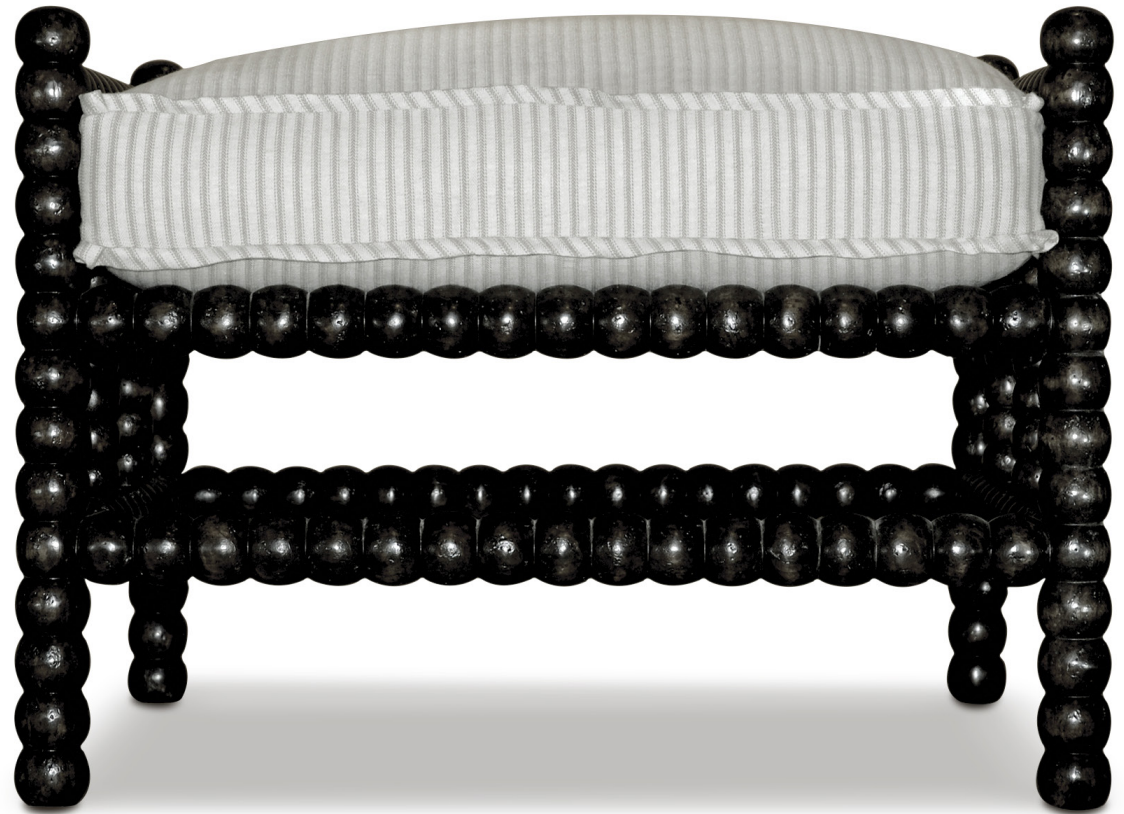

STRATFORD OTTOMAN

F-OT22

24"D X 29"W X 21"H
SEAT HEIGHT: 21"H
COM: 2½ YDS
COL: 45 SQ FT
TRIM: SELF FLANGE PER MODEL OR 6 YDS CORD
WITH FLANGE
OPTIONAL CONTRASTING FLANGE: 1 YD

ALSO AVAILABLE F-OT22R STRATFORD OTTOMAN, ROUND

32"DIA X 21"H
SEAT HEIGHT: 21"H
COM: 2½ YDS
COL: 45 SQ FT
TRIM: SELF FLANGE PER MODEL OR 6 YDS
CORD WITH FLANGE
OPTIONAL CONTRASTING FLANGE: 1 YD

F-CH22 STRATFORD CHAIR

36"D X 29"W X 44½"H
SEAT HEIGHT: 21"H
ARM HEIGHT: 26"H
COM: 4½ YDS
COL: 85½ SQ FT
TRIM: SELF FLANGE PER MODEL OR 15 YDS
CORD WITH FLANGE
OPTIONAL CONTRASTING FLANGE: 2 YDS