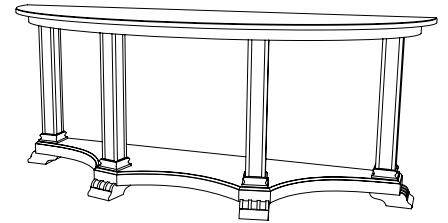

IATESTA  
STUDIO

CERUSIER TABLE

11-0001  
54" Dia. x 31"H

## CUSTOM SUGGESTIONS

Standard

Double pedestal

Extended base

With leaves

As a square

As a console

Hand Made in Maryland  
410.604.0360 (P)  
410.604.0363 (F)  
info@iatestastudio.com  
iatestastudio.com