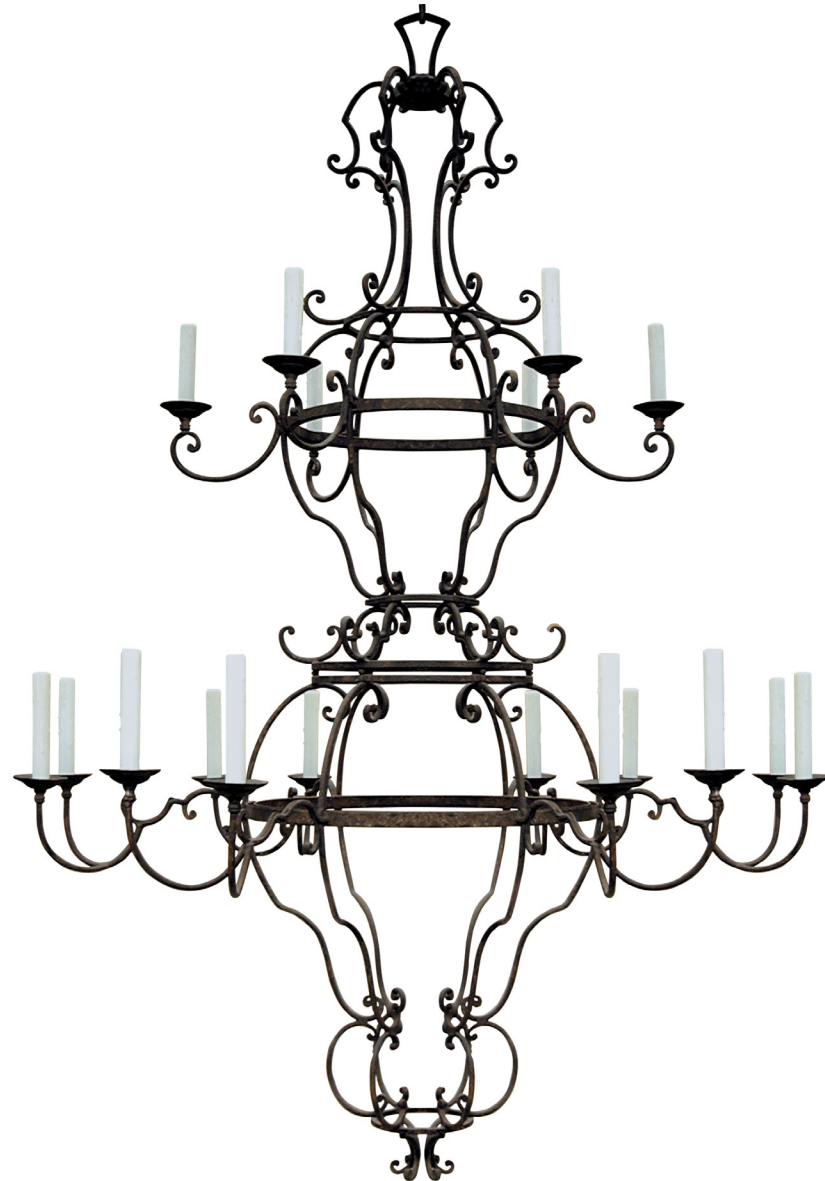

FONTAINBLEAU CHANDELIER, LARGE

F-CD05L

44"DIA X 68"H

**ALSO AVAILABLE
F-CD05S FONTAINBLEAU CHANDELIER, SMALL**

44"DIA X 48"H

**ALSO AVAILABLE
F-CD05P FONTAINBLEAU CHANDELIER, PETITE**

29¹/₂"DIA X 42"H

NOT INTENDED FOR OUTDOOR USE