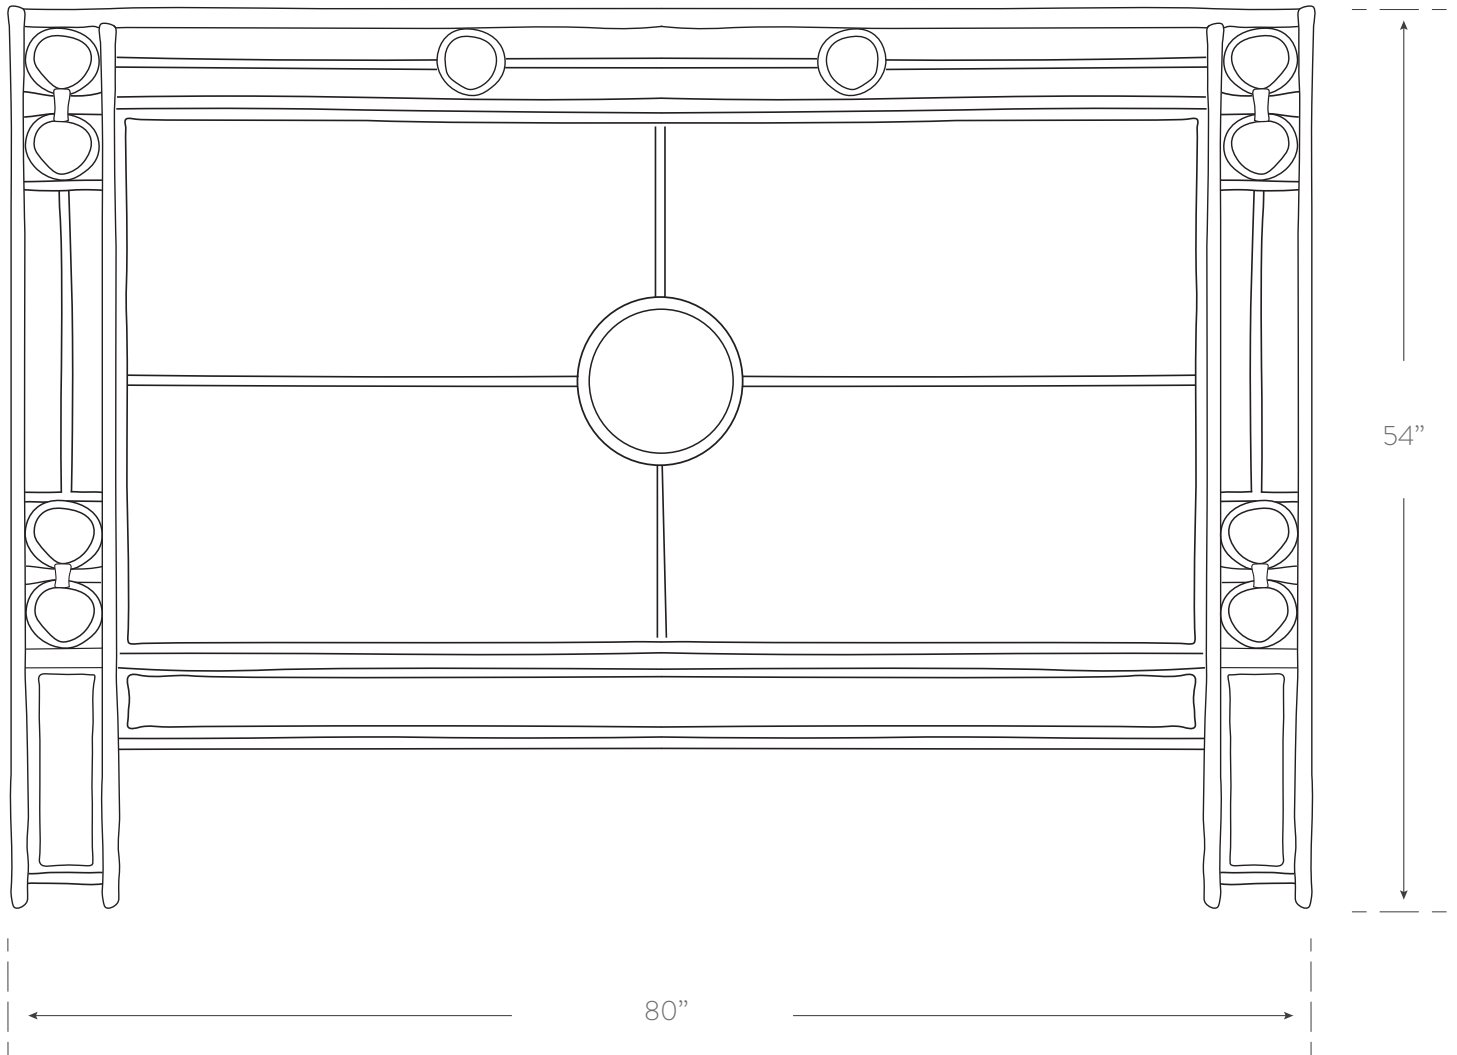

MODERNE MARU COLLECTION

KING HEADBOARD

Material

rattan, cane peel
handcrafted in philippines

Finish

see finish chart for options

SKU CON400.2K

Dimensions

80w 54h

Additional Notes

- holes not drilled
- woven plain weave cane peel

Mounting Options

- use with Hollywood frame
- attach directly to wall
- attach to wall with french cleats (not included)

please keep in mind all rattan pieces are handmade from natural materials so some variation in dimensions is to be expected.