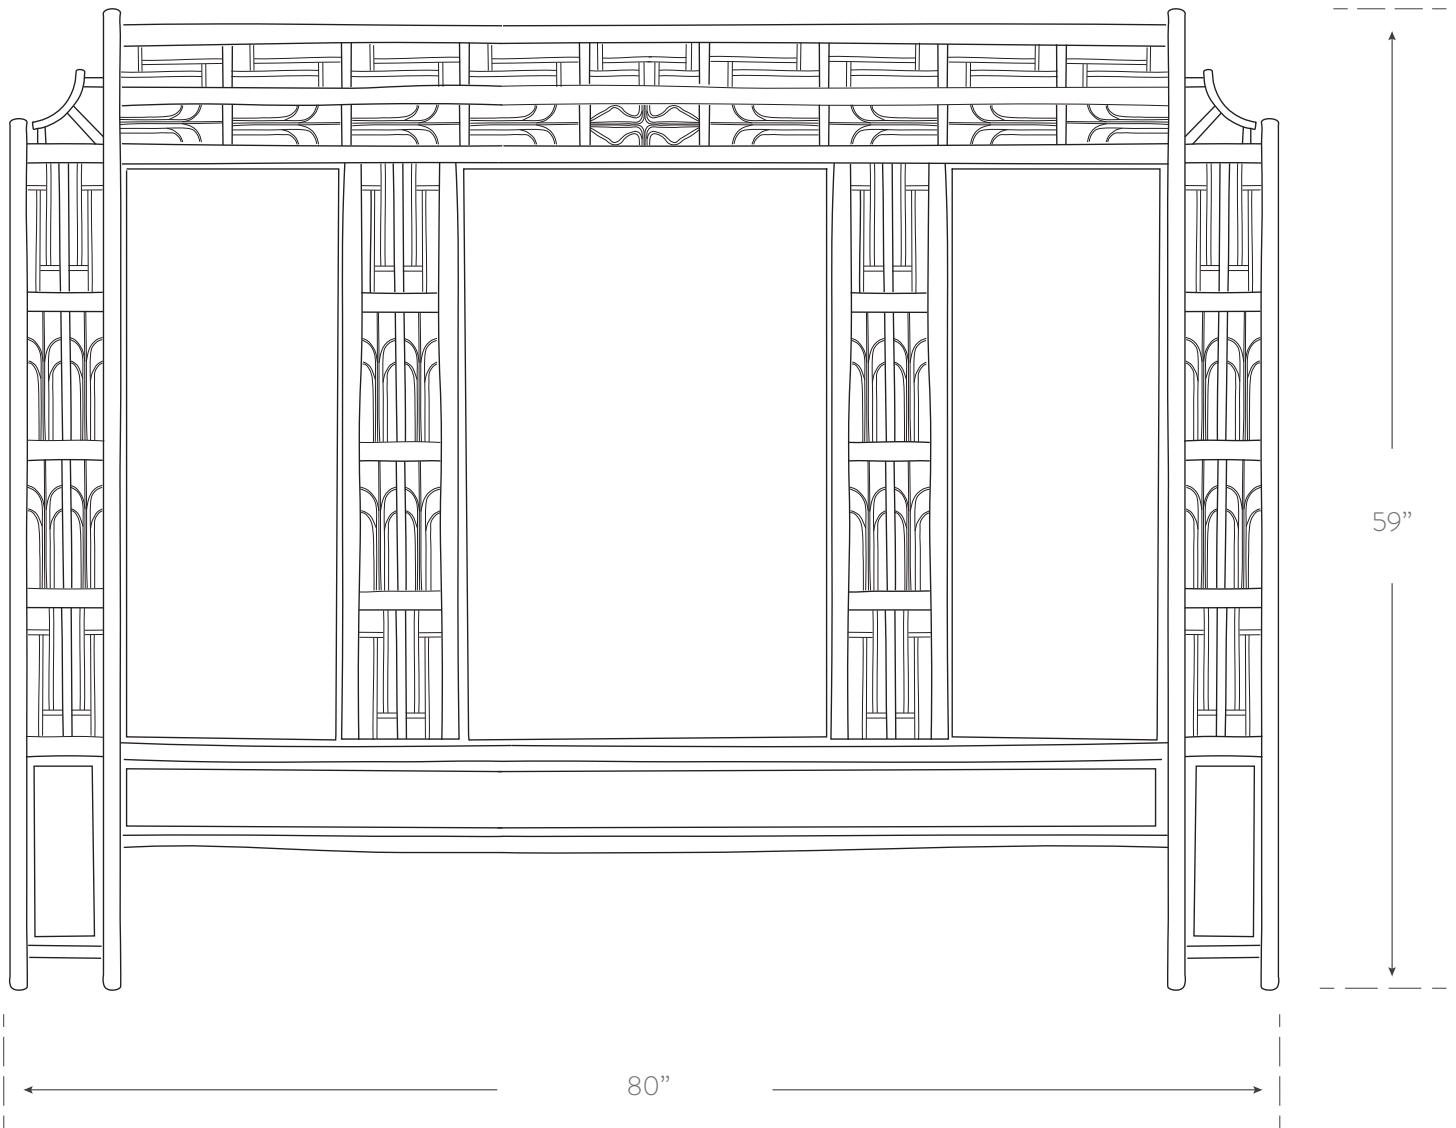

INDOCHINE COLLECTION

KING HEADBOARD

Material

rattan, woven cane, luan
handcrafted in philippines

Finish

see finish chart for options

SKU CAN320.2K

Dimensions

80w 59h

Additional Notes

- holes not drilled

Mounting Options

- use with Hollywood frame
- attach directly to wall
- attach to wall with french cleats (not included)

please keep in mind all rattan pieces are handmade from natural materials so some variation in dimensions is to be expected.