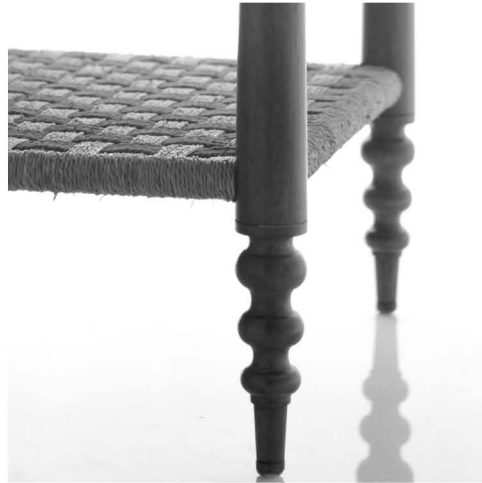

"St. Germaine" on Walnut w/ light cerusing

2208
Lucia Bedside Table

Lucia Bedside Table

#2208

The details of this table are a romanticized modern interpretation of British Colonial furniture with the bulbous turned foot and the woven sea grass under shelf.

circa: 1700- 1900 England

Detail

FURNITURE

Dimensions: 48"w x 22"d x 29"h w/ woven Sea Grass under shelf

Wood: Walnut (shown)

Wood option: White Oak, African Mahogany

Finish: "St. Germaine" on Walnut w/ Light Cerusing, medium distress w/ hand planing