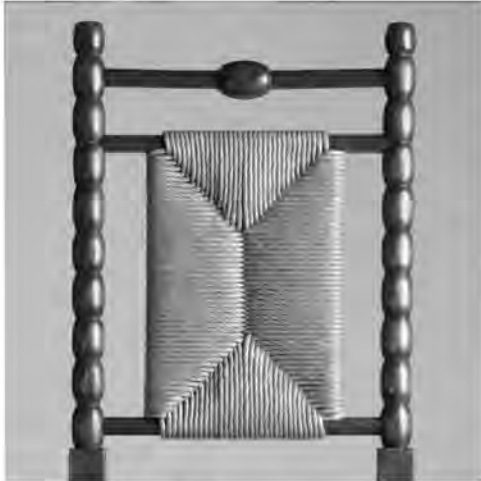

"Medium Brown Walnut" on Walnut w/ Honey Seal Rush

1155  
Bobbin Bar Stool

# Bobbin Bar Stool

## #1155

The turned “bobbin” technique of the 17th century was employed to reduce the bulkiness of the furniture and later became synonymous with the English “rural” style.

circa: 1880-1910 English Arts and Crafts

### FURNITURE

Dimensions: 18"w x 21"d x 50.5"h  
Seat ht: 30"h

Wood: Walnut (shown)  
Wood options: Alder, White Oak, African Mahogany

Finish: "Medium Brown Walnut" on Walnut, medium distress w/ hand planing & Honey Seal Rush (shown)