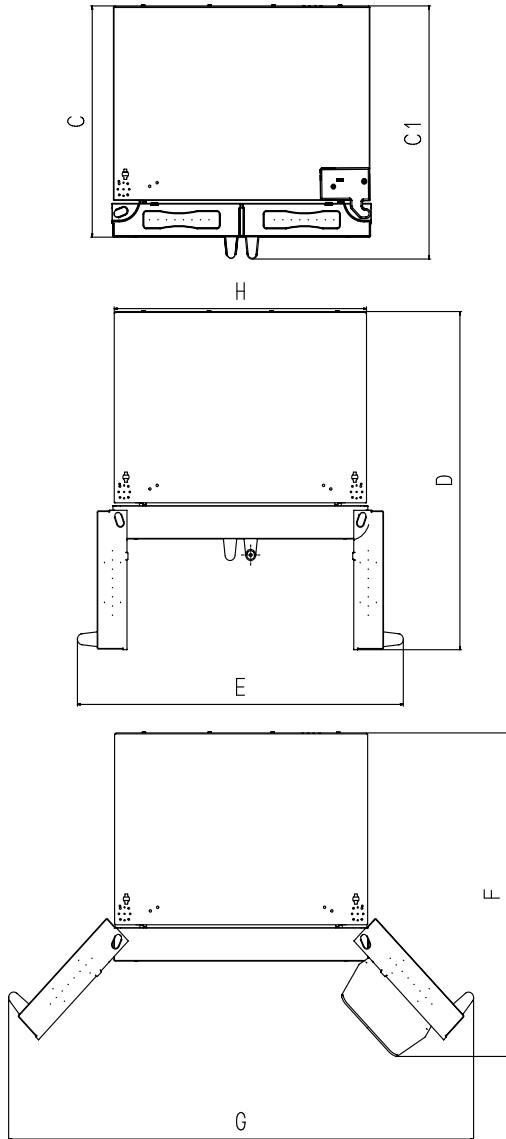

WARRANTY: 2 YEARS ON PARTS AND LABOR

36" 4-DOOR COUNTER-DEPTH FRENCH DOOR REFRIGERATOR WITH ICE MAKER - TRF3602

PRODUCT DIMENSIONS & WEIGHT

Product Height	A	69 7/8"
Product Height to Top of Door Hinge (in.)		69.5
Product Width	B	36"
Depth Without Doors	C2	24 7/16"
Depth With Handles	C1	31 15/16"
Depth	C	29 3/16"
Door Open 90 Degrees Depth	D	43 3/8"
Door Open 90 Degrees Width	E	46"
Door Open 135 Degrees Depth	F	41 3/8"
Door Open 135 Degrees Width	G	65 1/2"
Width	H	35. 5/8"
Refrigerator Capacity	16 cu. ft	
Freezer Capacity	6.5 cu.ft	
Gross Weight	297.6 lbs.	
Net Weight	284.4 lbs.	