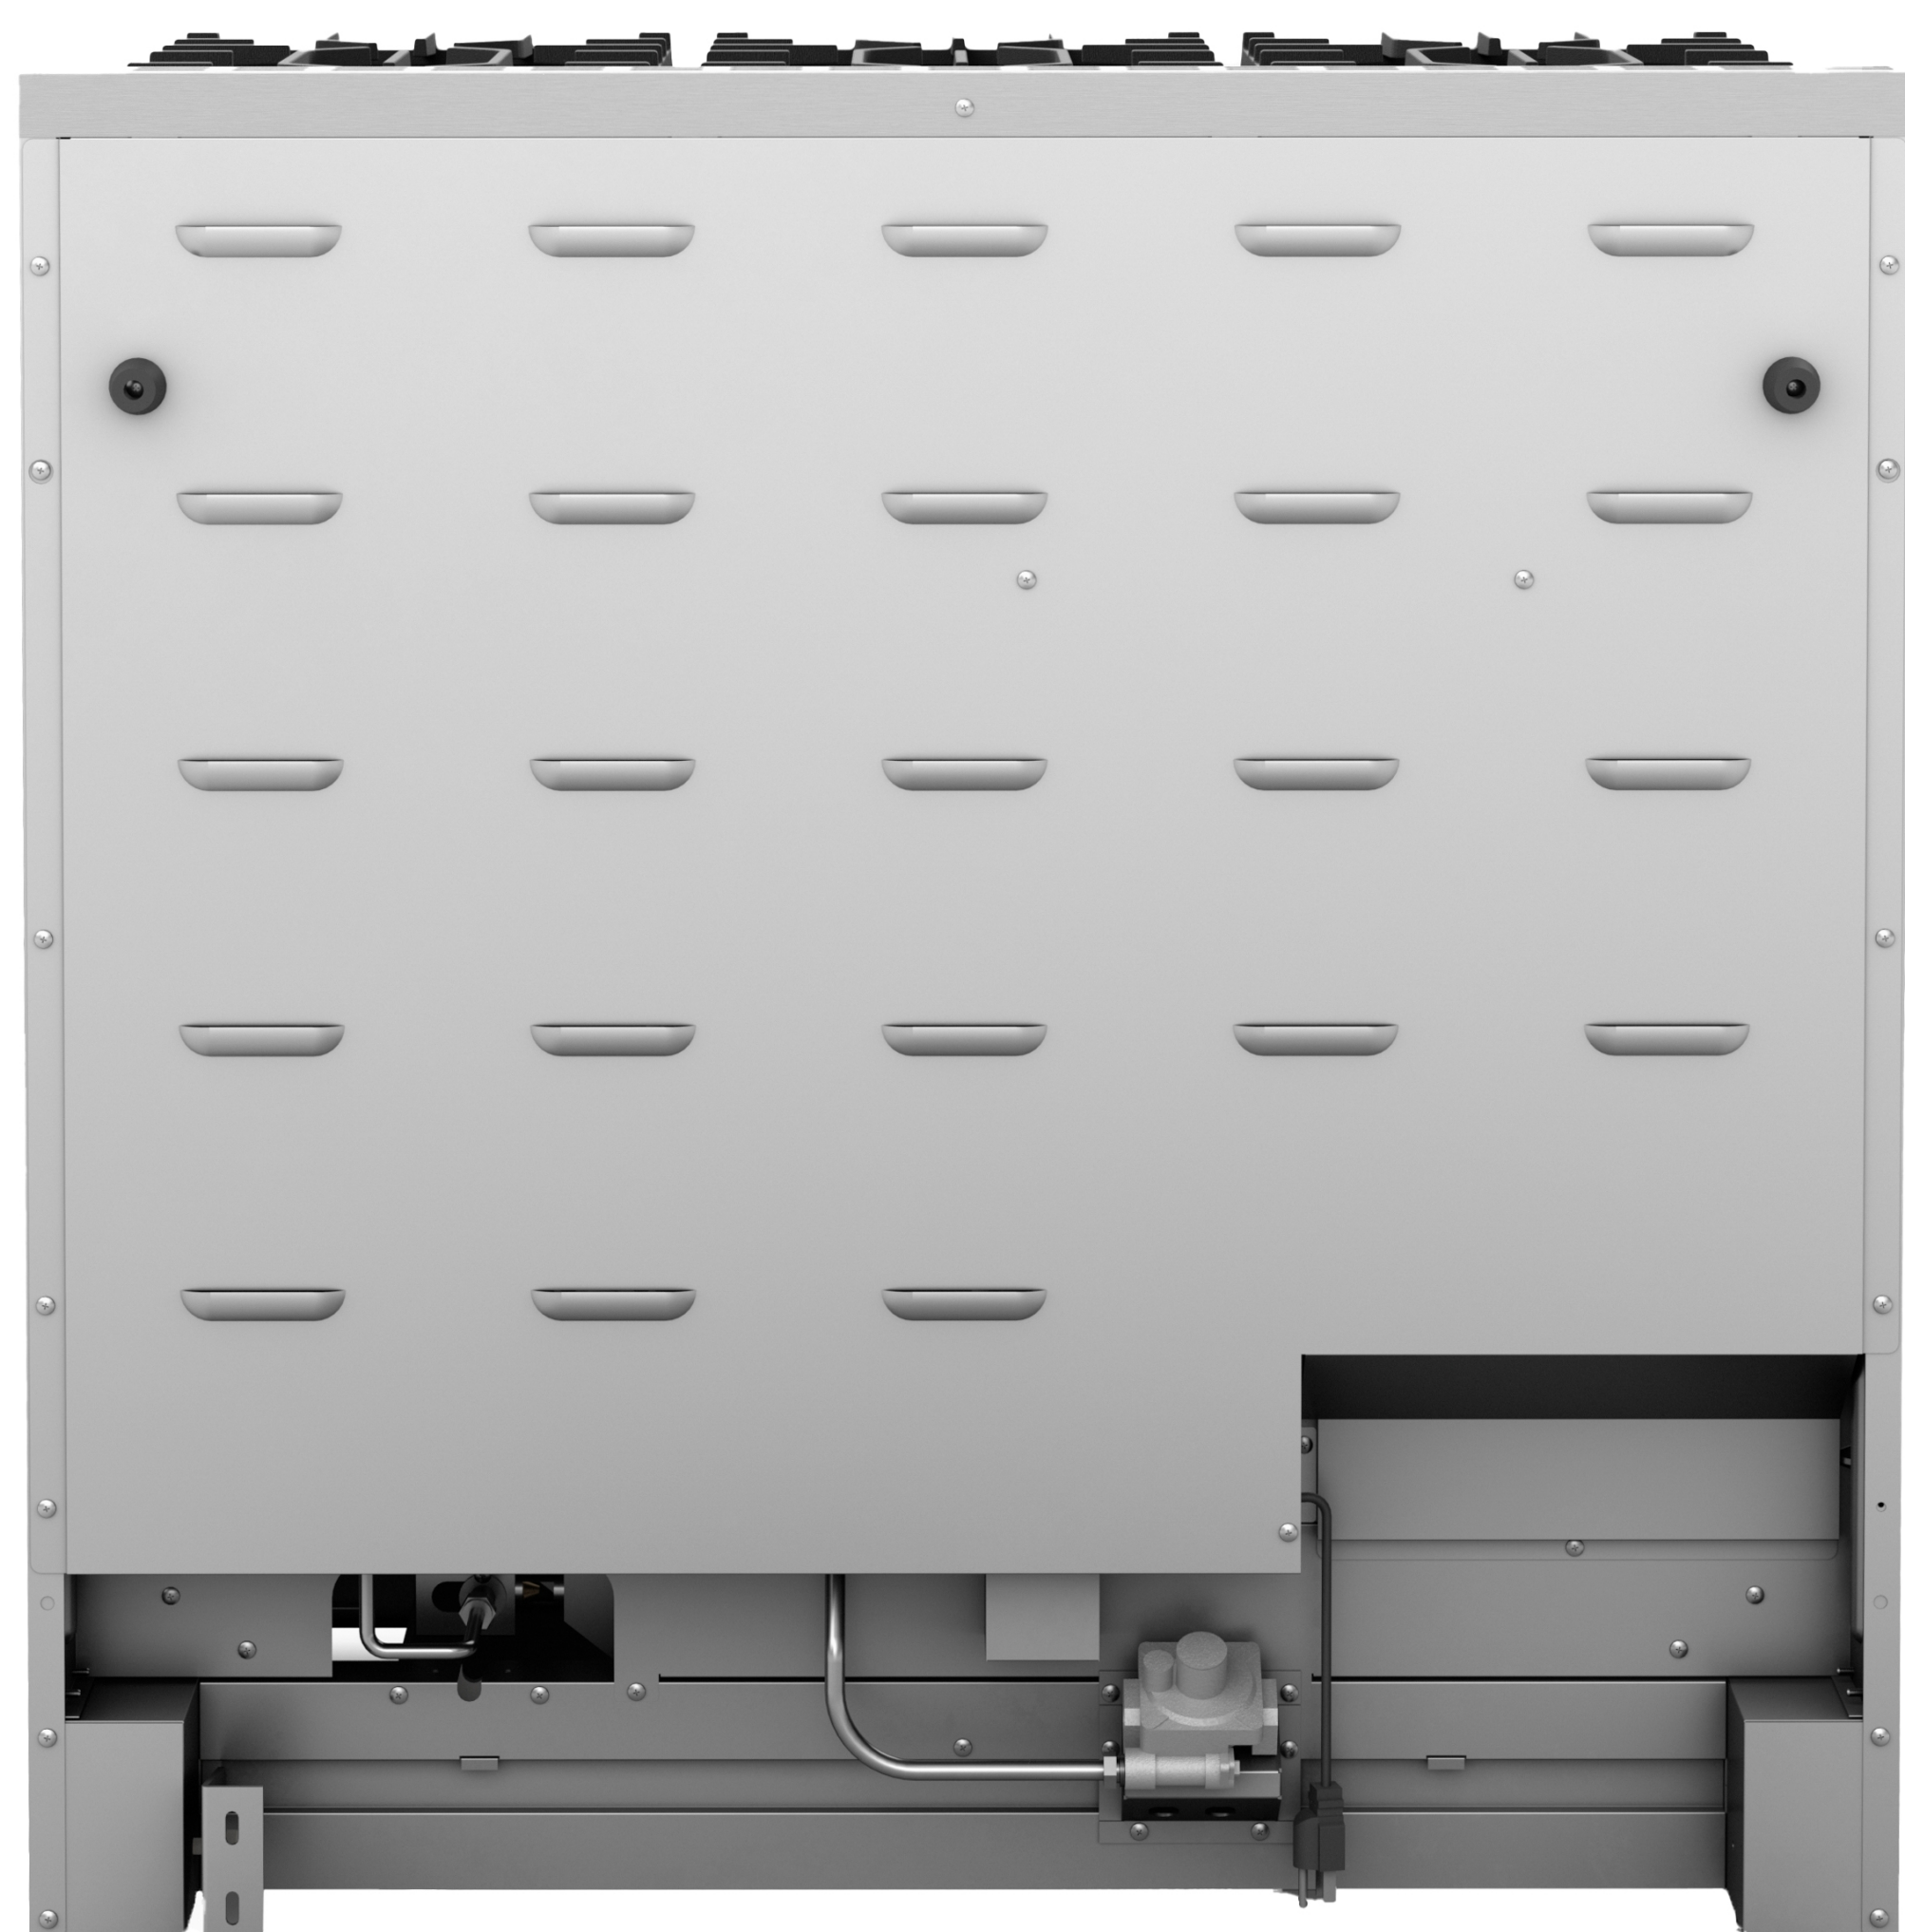

SOLD SEPERATELY

LP KIT includes orifices and gas regulator caps

Gas Line Regulator Size: 1/2 in.