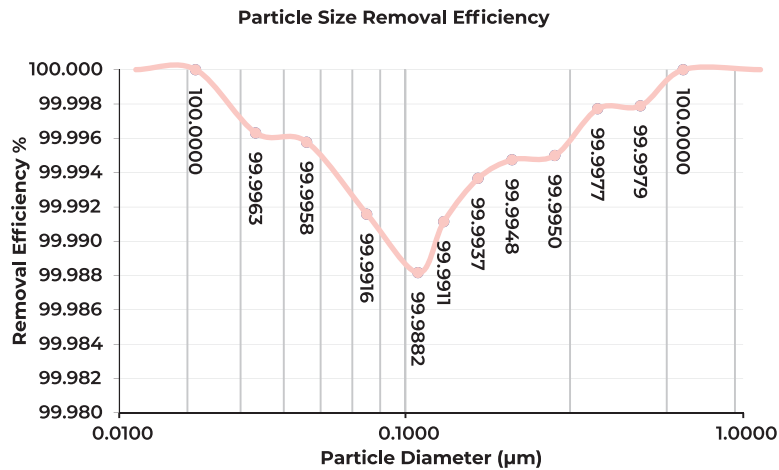

AIRFLOW LEVELS BY FAN SPEED

	CFM	Noise dB
Speed 1	35	35
Speed 2	70	41
Speed 3	110	46
Speed 4	150	52
Speed 5	176	55