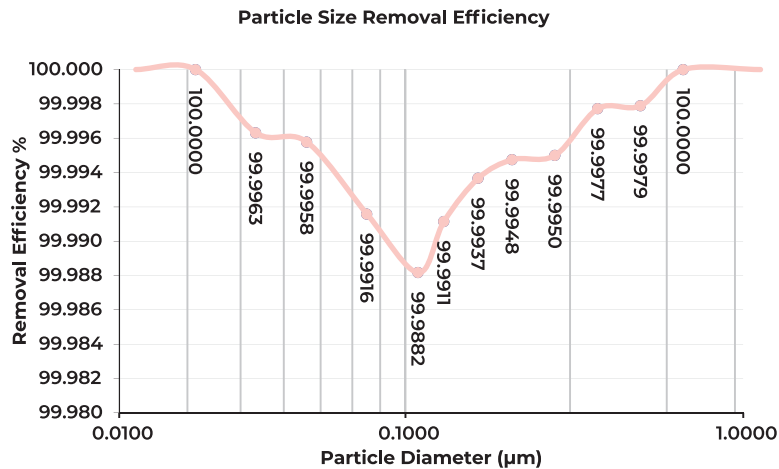

AIRFLOW LEVELS BY FAN SPEED

	CFM	Noise dB
Speed 1	60	35
Speed 2	140	38
Speed 3	200	42
Speed 4	260	47
Speed 5	320	53
Speed 6	390	65