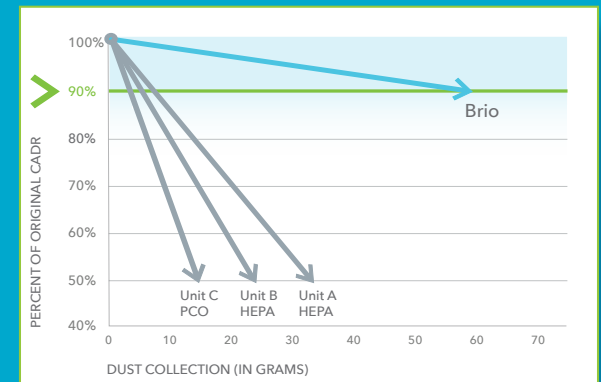

POWERFUL PERFORMANCE

Brio quickly removes:

Viruses: 100% in 15 minutes

Mold: 99.9% in 20 minutes

Smoke: 99% in 22 minutes

Dust: 100% in 21 minutes

Brio does what HEPA can't

In performance tests of Brio and similarly sized HEPA air purifiers, only Brio stayed at 90 percent of its original clean air delivery rate, trapping 60 grams of fine dust—significantly more than the tested HEPA air purifiers.