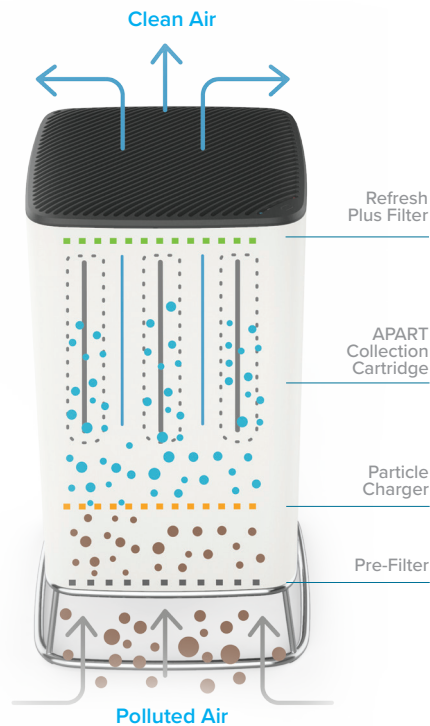

"Brio air purifier uses a unique filtration system with fantastic results."

ModernCastle.com

Big Cleaning for Big Rooms

"I'm impressed by Brio's performance... I like that it can filter large rooms and move a lot of air if needed."

The_Gadgeteer.com

BETTER INDOOR AIR BY DESIGN

MEET BRIO

High-performance, low-maintenance air purification for home and office

HOW BRIO® DOES IT

You probably already know that an air purifier can improve your air quality, but when it comes to performance, they aren't all the same. Using patented electrostatic technology developed at the University of Washington—Brio removes fine and ultrafine particles as small as 0.01 microns without filter clogging. Brio quickly clears toxins and allergens including viruses, bacteria, wildfire smoke, mold spores, dust, auto exhaust, pet dander, pollen, gas stove emissions, and other airborne particles.

Get healthier indoor air quality with Brio.

Brio removes invisible, ultrafine particles: PM_{2.5}, PM_{1.0} and even particles as small as PM_{0.01}.

Keep clean airflow high and filter cost low with Brio

More effective than HEPA, Brio delivers a constant clean airflow without filter clogging, so performance stays high—and your air stays clean—over the entire period between filter cartridge replacements. Brio's clean air delivery rate for ultrafine particles is 50% higher than that of comparable HEPA in-room air purifiers. And, Brio's high-capacity filter cartridge can last a year or more, saving you time and money.