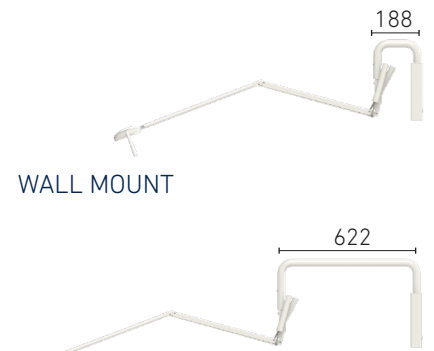

ULEDPlus has an ergonomic and ultra-flexible arm action makes perfect positioning a breeze.

Ceiling mount with integral power supply and Continuous Rotation Device (CRD) head.

**CEILING MOUNT**

**TROLLEY MOUNT**

**WALL MOUNT**

**EXTENDED WALL MOUNT**

**ULEDPLUS EXAMINATION LIGHT**

Cardiac protection models available: Add "CP" to product code.

Example: ULEDPLUS-UC2700-CP

PRODUCT CODE	DESCRIPTION	POWER
ULEDPLUS-UC (or custom length: ULEDPLUS-UCXXXX)	Ceiling mount to suit a standard floor to ceiling fixing point of 2700mm, or specified custom mount length [XXXX]mm , with integral transformer	20W
ULEDPLUS-UW	Wall mount with integral transformer	20W
ULEDPLUS-UWEX	Wall mount with extended bracket and integral transformer	20W
ULEDPLUS-UTLY	Mobile trolley including integral transformer	20W