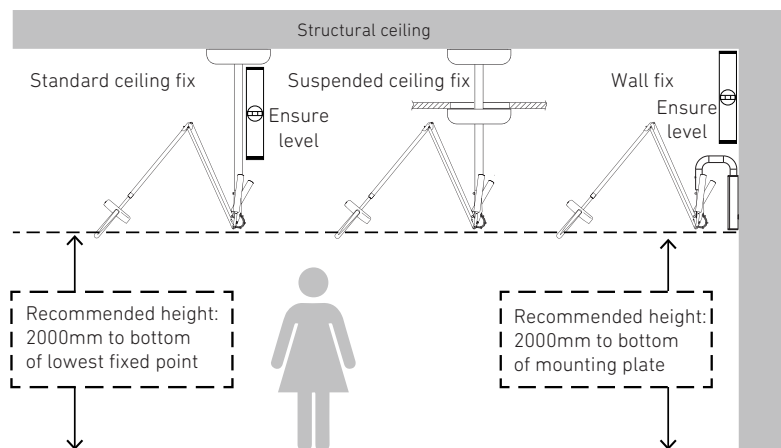

ULEDPLUS EXAMINATION LIGHT

Cardiac protection models available: Add "CP" to product code.

Example: ULEDPLUS-UC2700-CP

PRODUCT CODE	DESCRIPTION	POWER
ULEDPLUS-UC (or custom length: ULEDPLUS-UCXXXX)	Ceiling mount to suit a standard floor to ceiling fixing point of 2700mm, or specified custom mount length [XXXX]mm , with integral transformer	20W
ULEDPLUS-UW	Wall mount with integral transformer	20W
ULEDPLUS-UWEX	Wall mount with extended bracket and integral transformer	20W
ULEDPLUS-UTLY	Mobile trolley including integral transformer	20W