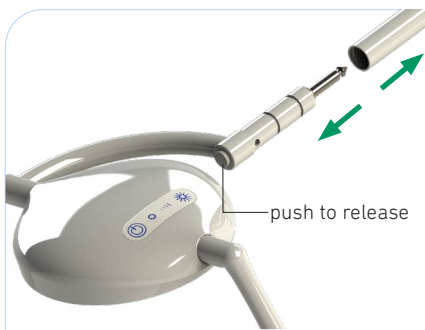

#### APPLICATIONS

- Surgeries
- First Aid Stations
- Intensive Care
- Recovery Rooms
- Emergency Departments
- Diagnostic Specialisations
- Aged Care
- General Practice

CEILING

WALL

EXT. WALL

TWIN

TROLLEY

50KLX LUX 1M

20 WATTS

95+ CRI

50000 L70

ION

**RANGE OF MOVEMENT  
STANDARD CEILING**

**QUICK-RELEASE HEAD**

ULEDPlus' unique push-to-release detachable head makes maintenance easy.

**INTUITIVE CONTROL**

ULEDPlus has an ergonomic and ultra-flexible arm action makes perfect positioning a breeze.

Ceiling mount with integral power supply and Continuous Rotation Device (CRD) head.

**CEILING MOUNT**

**TROLLEY MOUNT**