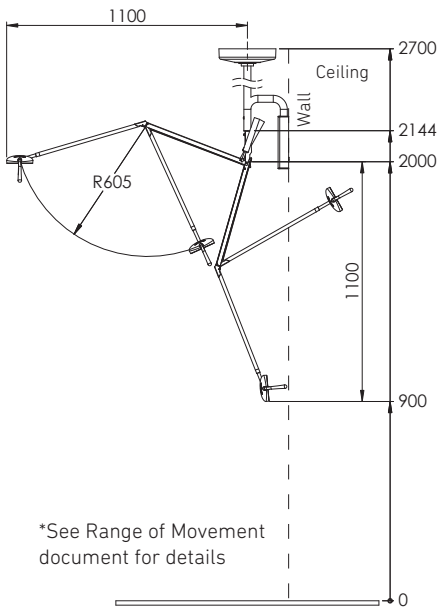

20 WATTS

95+ CRI

50000 L70

ION

**RANGE OF MOVEMENT  
STANDARD CEILING**

**QUICK-RELEASE HEAD**

ULEDPlus' unique push-to-release detachable head makes maintenance easy.

**INTUITIVE CONTROL**