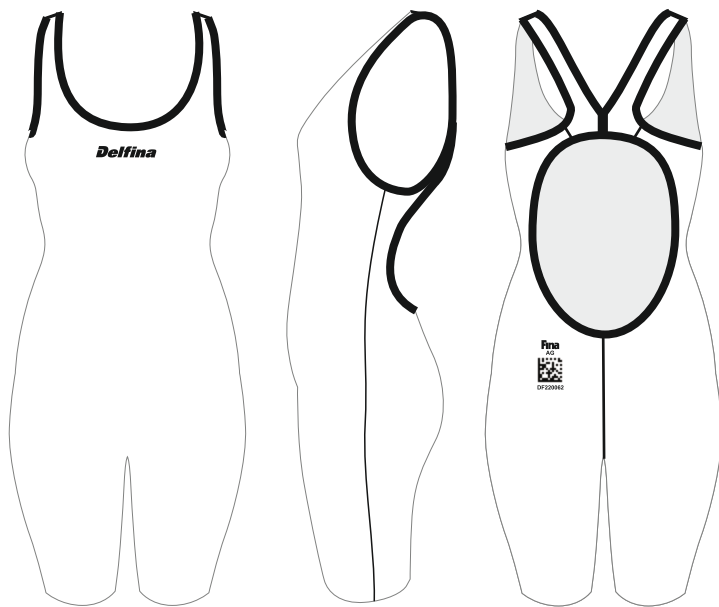

SIZING CHART

1405SH23 jammer

Body measures / size	20	22	24	26	28	30	32	34	36	38	40
	4XS	3XS	XXS	XS	S	M	L	XL	XXL	3XL	4XL
A=Waist at belt position in cm	59	66	73	80	84	92	96	102	106	114	120

Delfina

SIZING CHART

1405SH24 boxer

Body measures / size	20	22	24	26	28	30	32	34	36	38	40
	4XS	3XS	XXS	XS	S	M	L	XL	XXL	3XL	4XL
A=Waist at belt position in cm	60	64	70	75	79	84	90	94	98	102	106

Delfina

SIZING CHART

1405SH25 aquashorts

Body measures / size	20	22	24	26	28	30	32	34	36	38	40
	4XS	3XS	XXS	XS	S	M	L	XL	XXL	3XL	4XL
A=Waist at belt position in cm	60	66	72	78	84	92	96	102	108	114	120

Delfina

SIZING CHART

1606F Fina approved kneeskin