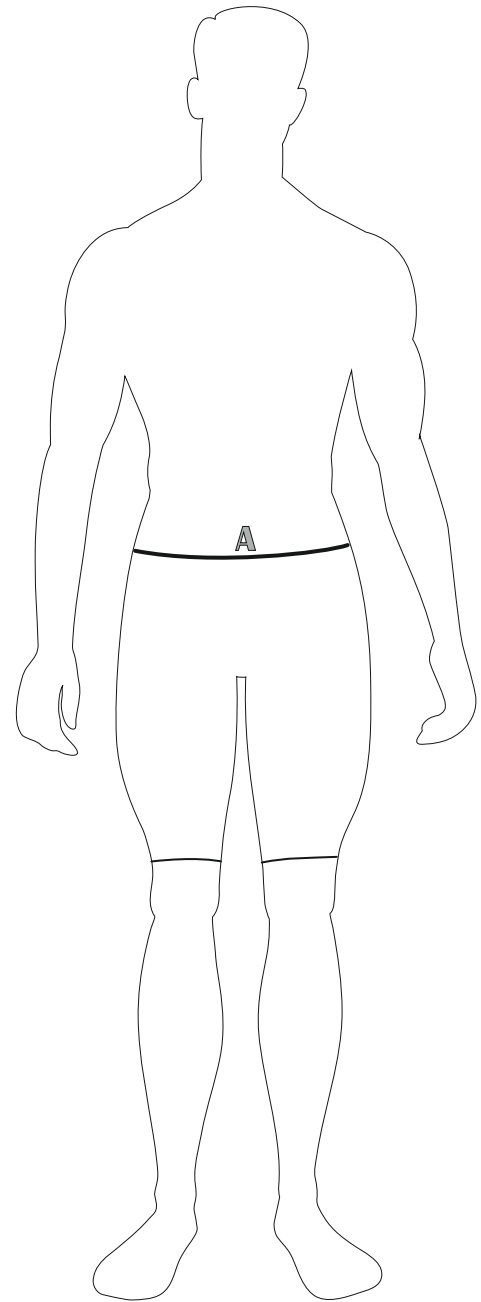

Delfina

SIZING CHART

1405SH23 jammer

Body measures / size	20	22	24	26	28	30	32	34	36	38	40
	4XS	3XS	XXS	XS	S	M	L	XL	XXL	3XL	4XL
A=Waist at belt position in cm	59	66	73	80	84	92	96	102	106	114	120