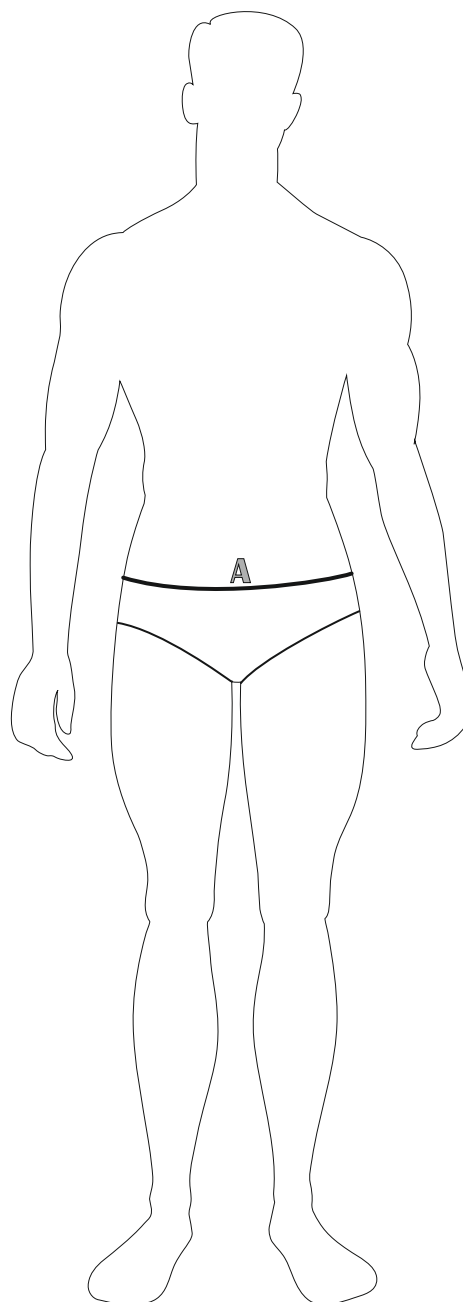

Delfina

SIZING CHART

1405SH1 swim brief

Body measures / size	20	22	24	26	28	30	32	34	36	38	40
	4XS	3XS	XXS	XS	S	M	L	XL	XXL	3XL	4XL
A=Waist at belt position in cm	52	60	68	76	84	90	96	102	108	114	120