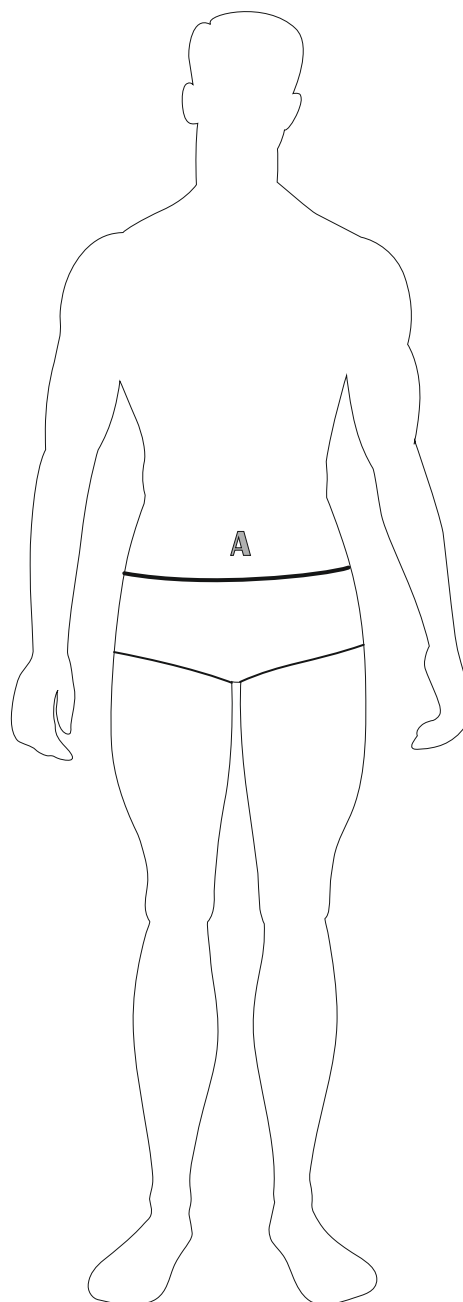

Delfina

SIZING CHART

1405SH25 aquashorts

Body measures / size	20	22	24	26	28	30	32	34	36	38	40
	4XS	3XS	XXS	XS	S	M	L	XL	XXL	3XL	4XL
A=Waist at belt position in cm	60	66	72	78	84	92	96	102	108	114	120