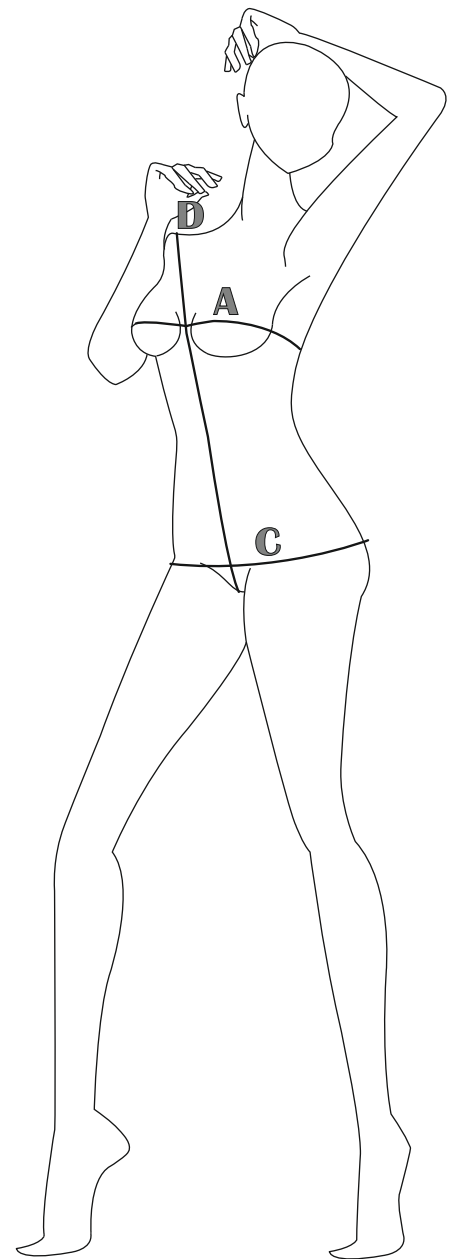

Delfina

SIZING CHART

1405SF1 Bladeback

Body measures / size	20	22	24	25	26	27	28	29	30	32	34	36	38	40
A=Bust in cm	46	52	58	64	70	76	80	84	88	92	96	100	104	108
C=Hips in cm	48	54	60	66	72	78	82	86	90	94	98	102	106	110
D= Upper body in cm	88	97	106	115	124	132	136	140	144	148	152	156	159	162

SIZING CHART

1405SH23 jammer

Body measures / size	20	22	24	26	28	30	32	34	36	38	40
	4XS	3XS	XXS	XS	S	M	L	XL	XXL	3XL	4XL
A=Waist at belt position in cm	59	66	73	80	84	92	96	102	106	114	120

Delfina

SIZING CHART

1405SH24 boxer

Body measures / size	20	22	24	26	28	30	32	34	36	38	40
	4XS	3XS	XXS	XS	S	M	L	XL	XXL	3XL	4XL
A=Waist at belt position in cm	60	64	70	75	79	84	90	94	98	102	106

Delfina

SIZING CHART

1405SH25 aquashorts

Body measures / size	20	22	24	26	28	30	32	34	36	38	40
	4XS	3XS	XXS	XS	S	M	L	XL	XXL	3XL	4XL
A=Waist at belt position in cm	60	66	72	78	84	92	96	102	108	114	120

Delfina

SIZING CHART

1606F Fina approved kneeskin