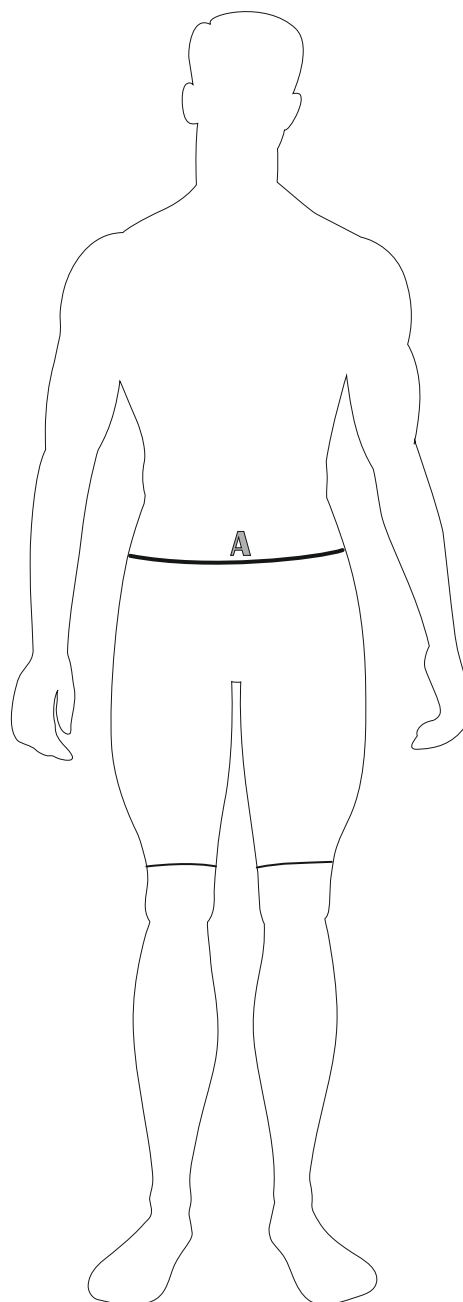

Delfina

SIZING CHART

1606H Fina approved jammer

Body measures / size	22	24	26	28	30	32	34	36
	4XS	3XS	XXS	XS	S	M	L	XL
A=Waist at belt position in cm	59	66	73	80	84	92	96	102