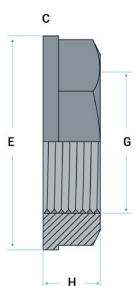

PVC Backnut

eeziflo product specification data sheet.

Inch > Threaded

[Buy Inch Backnut](#)

SKU	Size (G)	E	H	C	Bar
021.323.01	3/8"	34	12	24	12
021.323.02	1/2"	38	13	29	12
021.323.03	3/4"	43	14	34	12
021.323.04	1"	56	16	46	12
021.323.05	1 1/4"	65	18	50	12
021.323.06	1 1/2"	72	19	60	12
021.323.07	2"	94	21	80	12
021.323.08	2 1/2"	115	24	94	12
021.323.09	3"	130	27	108	12
021.323.10	4"	162	30	135	12