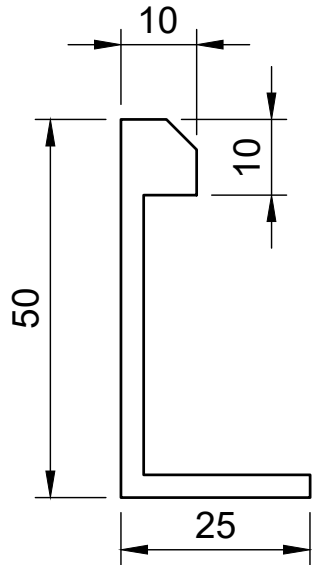

Thread Size
Cabinet Pull
No.6 Wood Screw

A	B
50mm	30mm
100mm	80mm
150mm	130mm
200mm	180mm
300mm	240mm - 3H

<p>DANIEL OXFORD CABINETRY COLLECTION</p>	Design Name
	Arden Edge Pull
	Version Number
<p>IMPORTANT: This technical drawing is the private and confidential property of DANIEL OXFORD and must not be disclosed to third parties without DANIEL OXFORD written permission</p>	