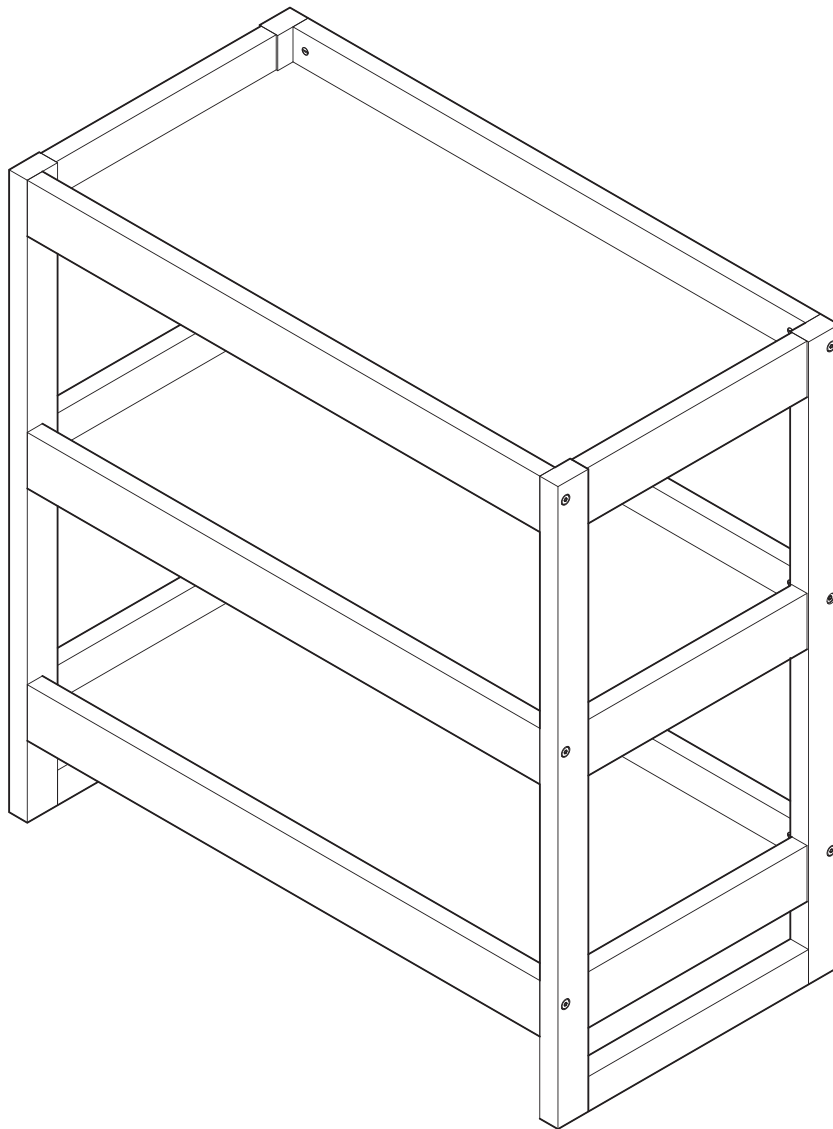

CHANGING TABLE

Assembly instructions

TABLE À LANGER

Guide d'assemblage