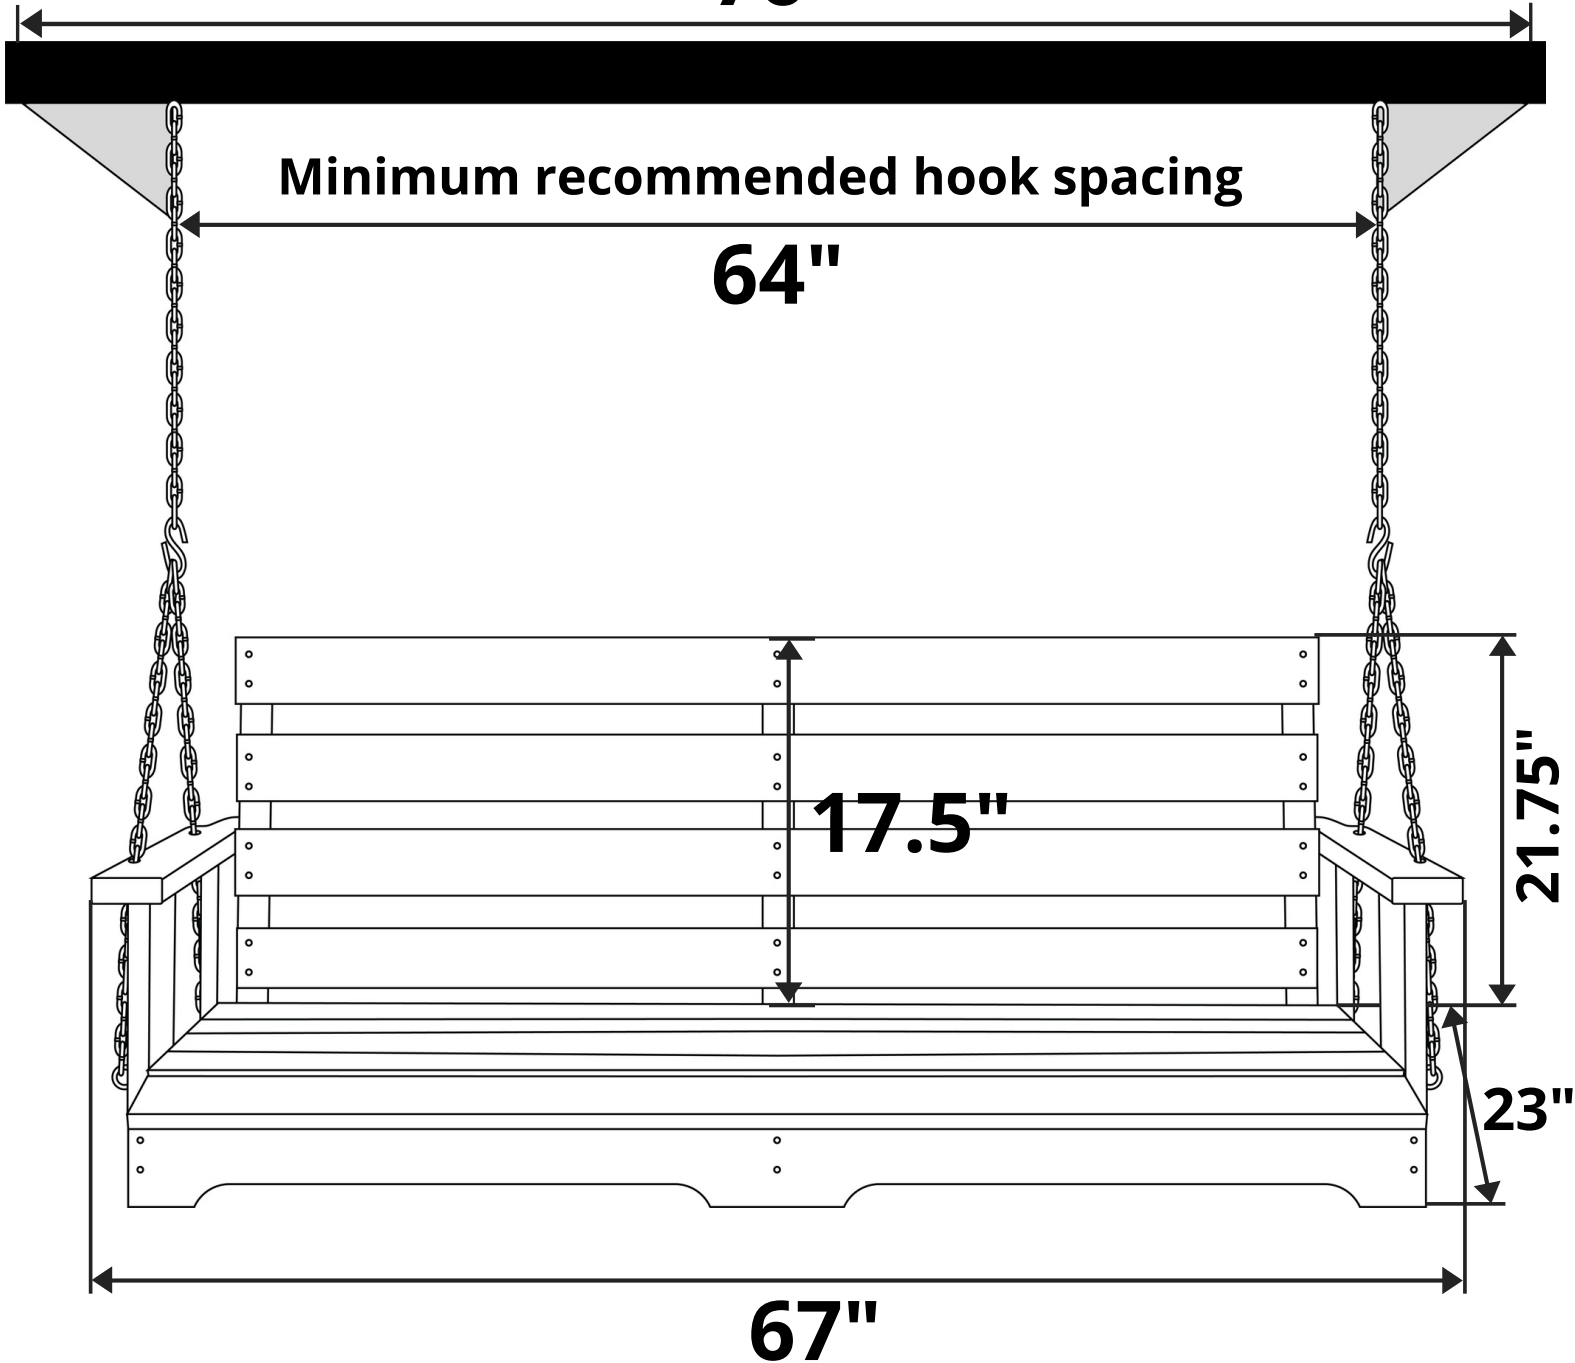

Weathercraft Autumn Leaves Treated Porch Swing

Length Option: 5 Foot

Maximum recommended hook spacing
76"

Minimum recommended hook spacing
64"

Recommended Seat Cushion Size: 60x18 in.
Product Weight: 65 lbs
Weight Capacity: 500 lbs