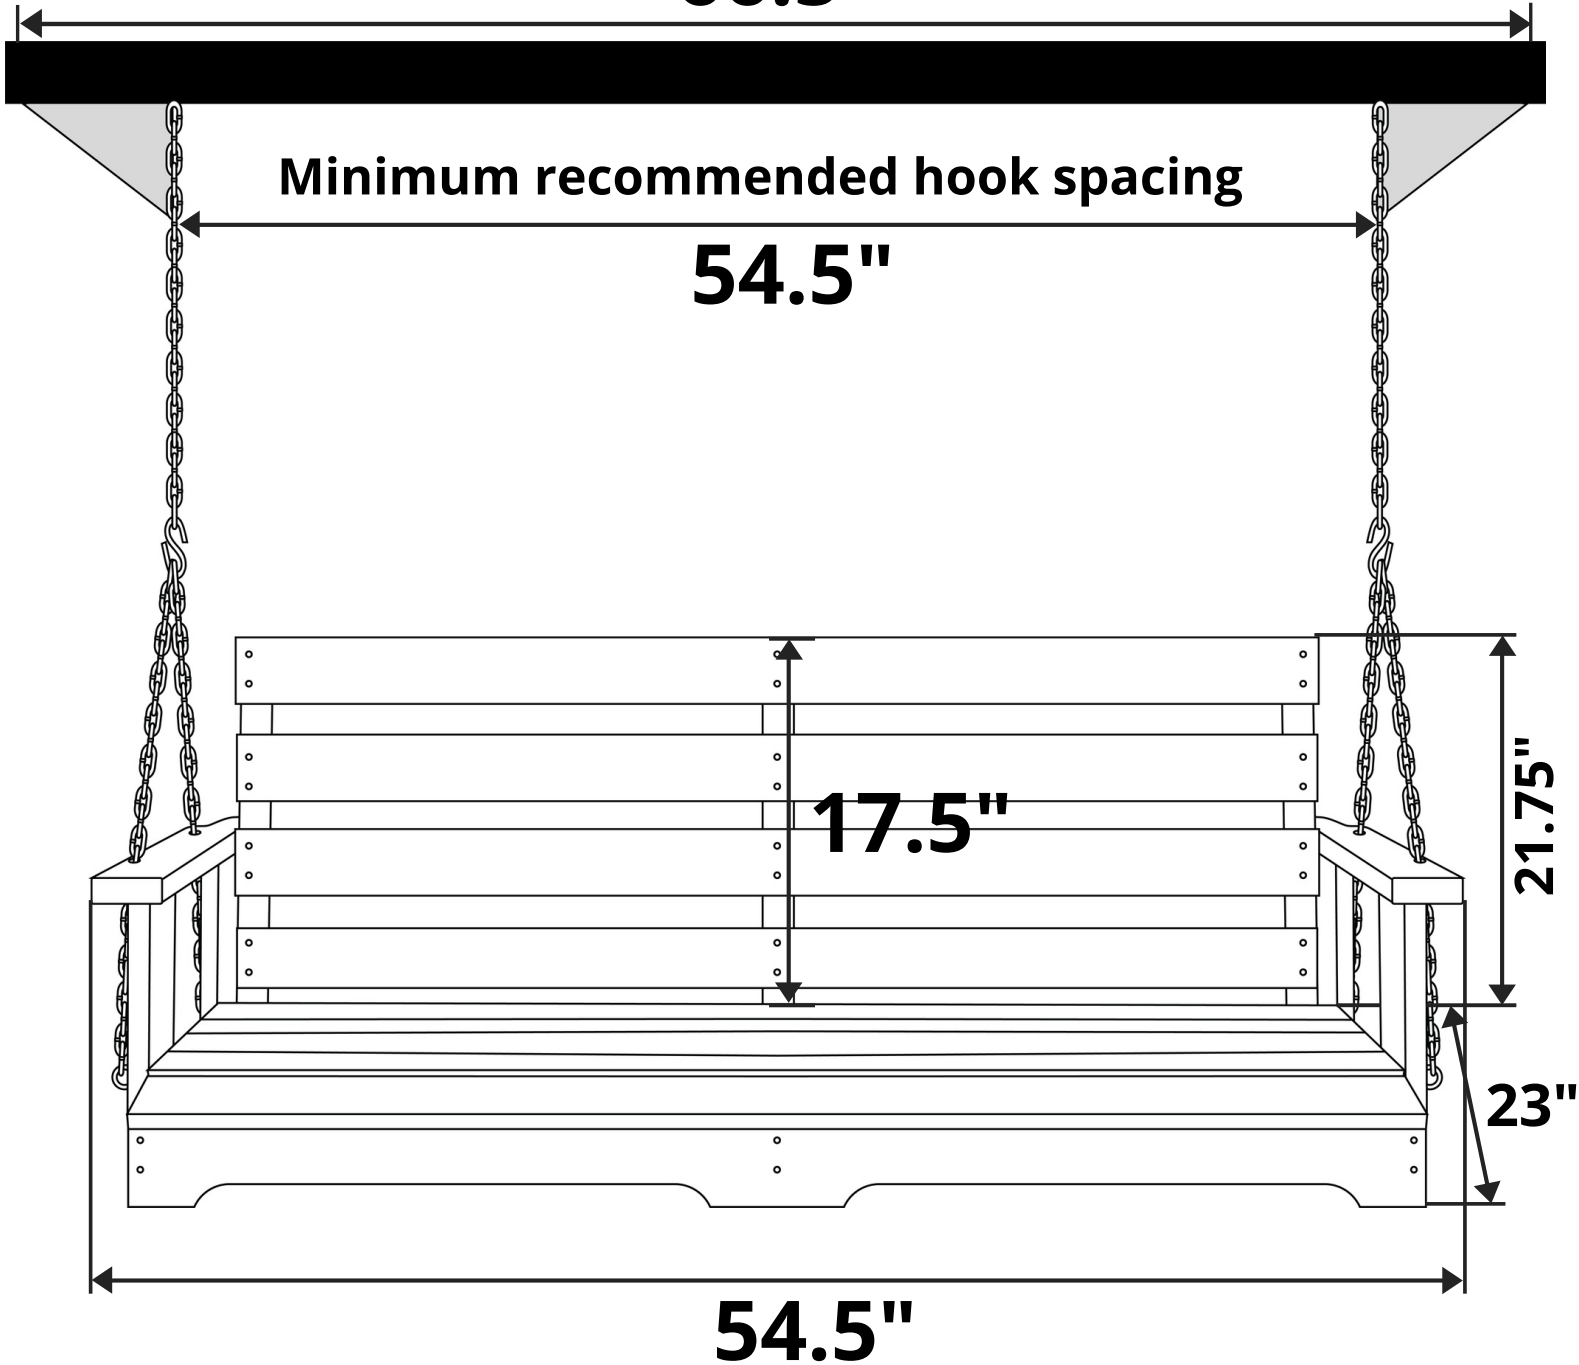

Weathercraft Autumn Leaves Treated Porch Swing

Length Option: 4 Foot

Maximum recommended hook spacing
66.5"

Minimum recommended hook spacing
54.5"

Recommended Seat Cushion Size: 47.5x18 in.
Product Weight: 55 lbs
Weight Capacity: 500 lbs