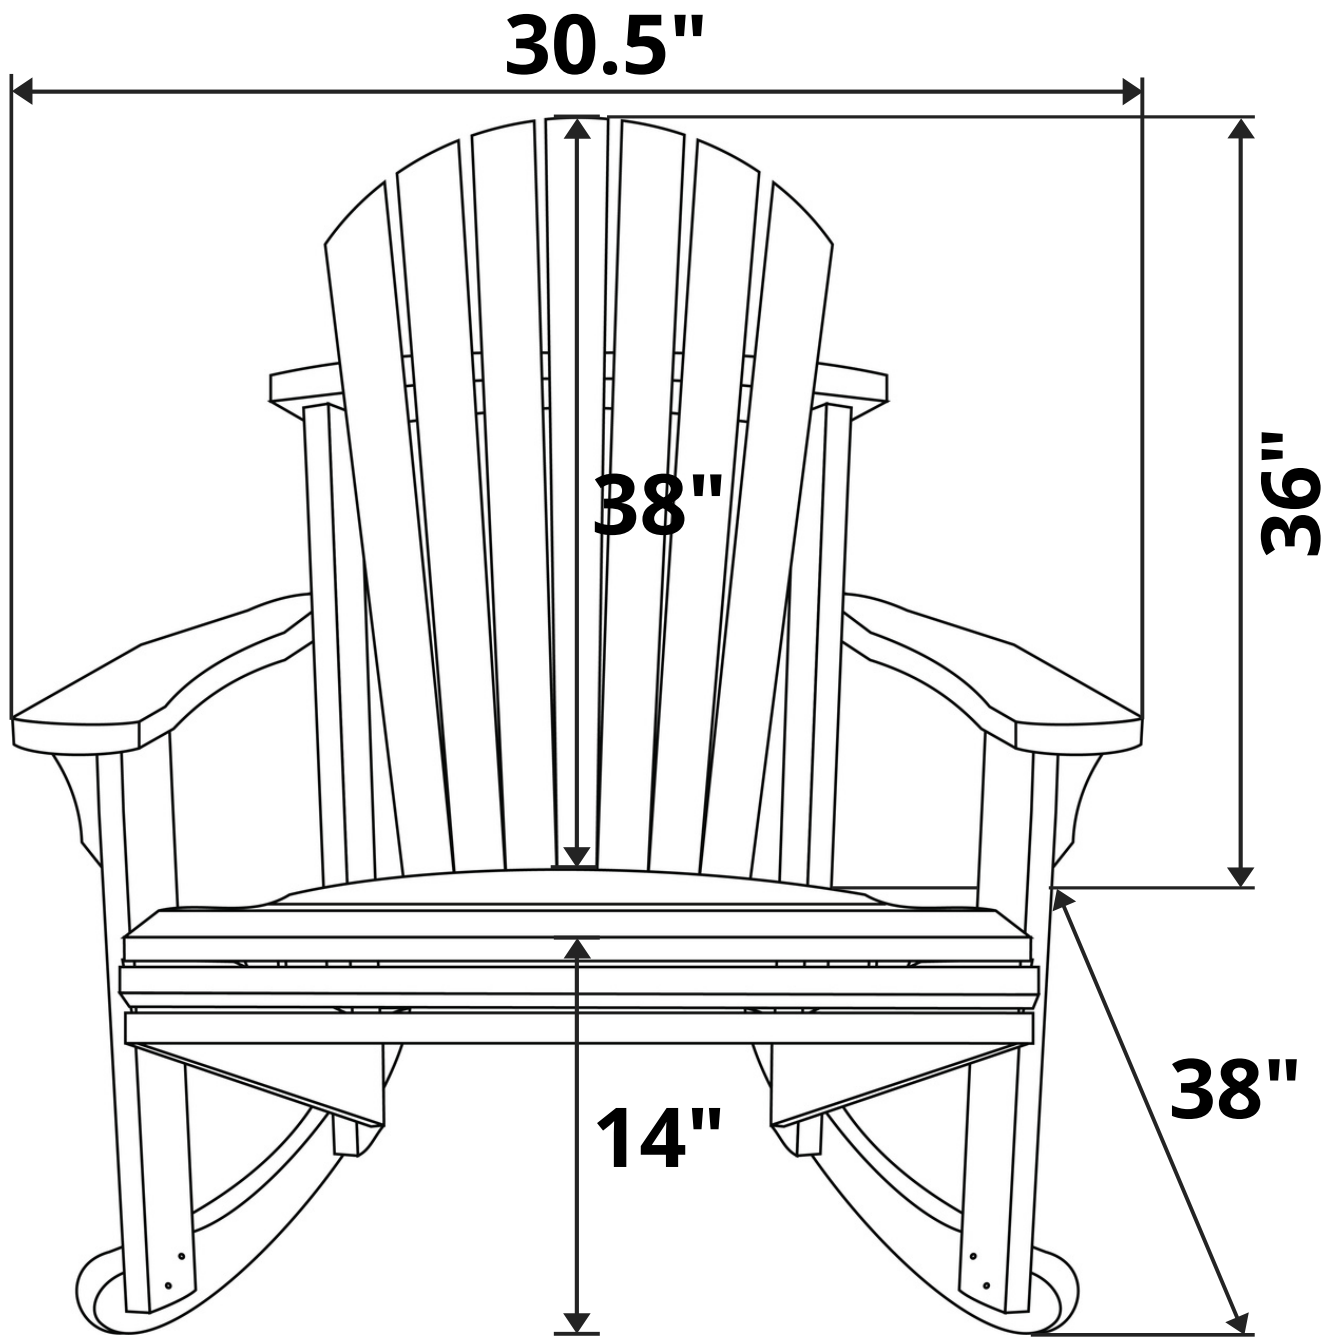

Weathercraft Classic Series Treated Rocker

Length Option: 2 Foot

Recommended Seat Cushion Size: 20x18 in.
Product Weight: 39 lbs
Weight Capacity: 350 lbs