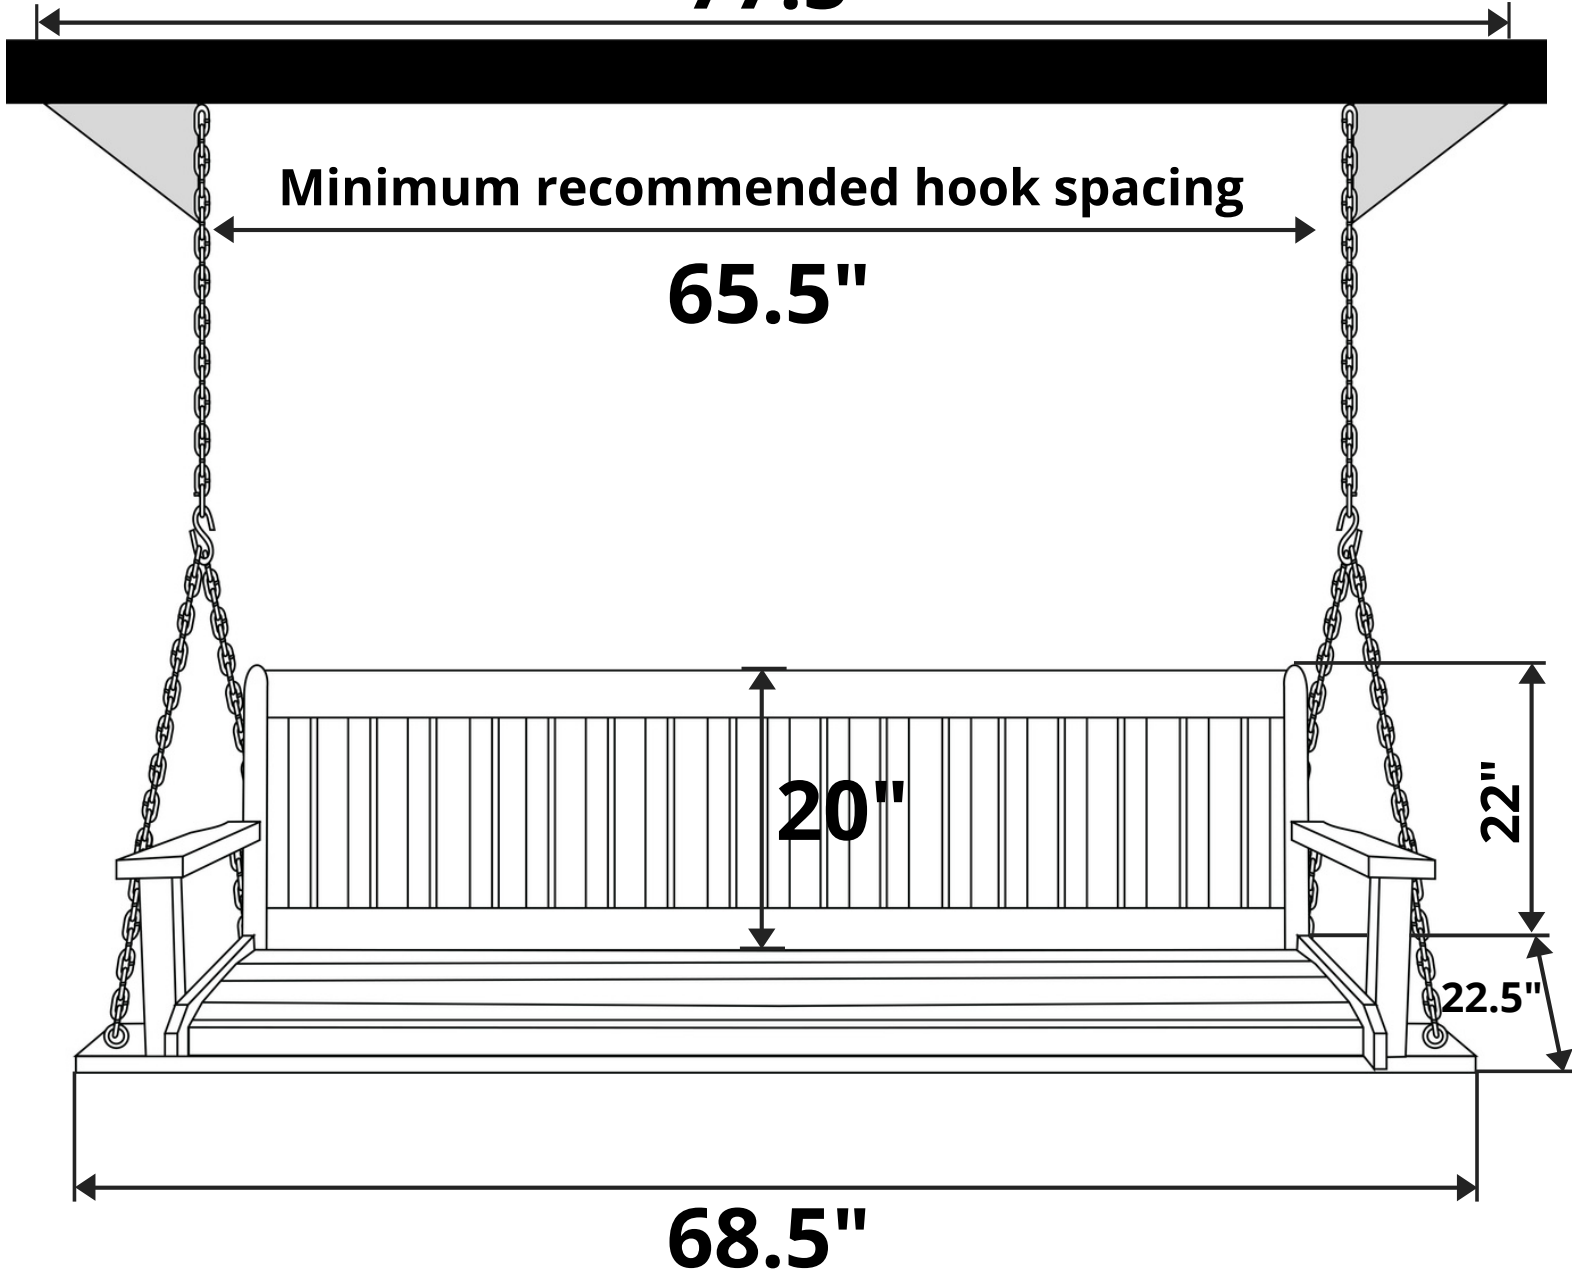

Wood Country Cabbage Hill Red Cedar Porch Swing

Length Option: 5 Foot

Maximum recommended hook spacing

77.5"

Minimum recommended hook spacing

65.5"

Recommended Seat Cushion Size: 55x19 in.

Product Weight: 58 lbs

Weight Capacity: 500 lbs