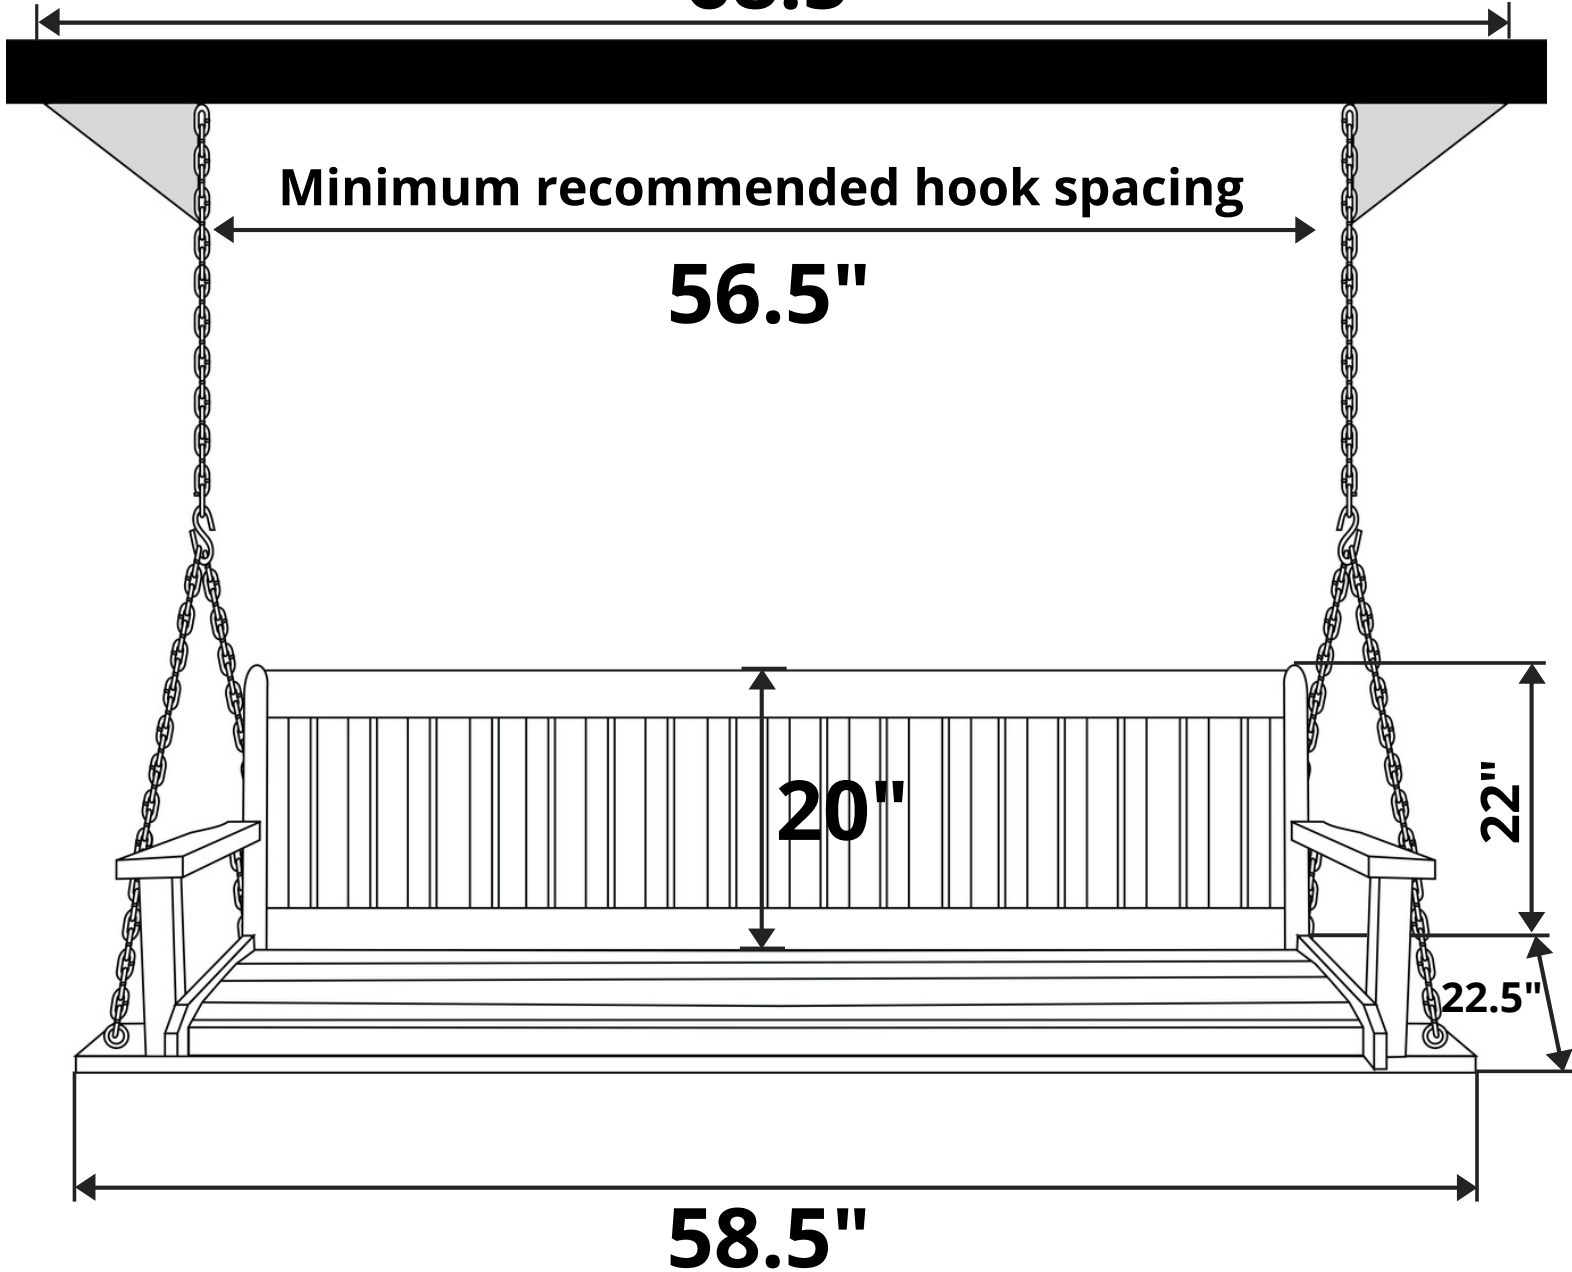

Wood Country Cabbage Hill Red Cedar Porch Swing

Length Option: 4 Foot

Maximum recommended hook spacing

68.5"

Minimum recommended hook spacing

56.5"

Recommended Seat Cushion Size: 45x19 in.

Product Weight: 55 lbs

Weight Capacity: 500 lbs