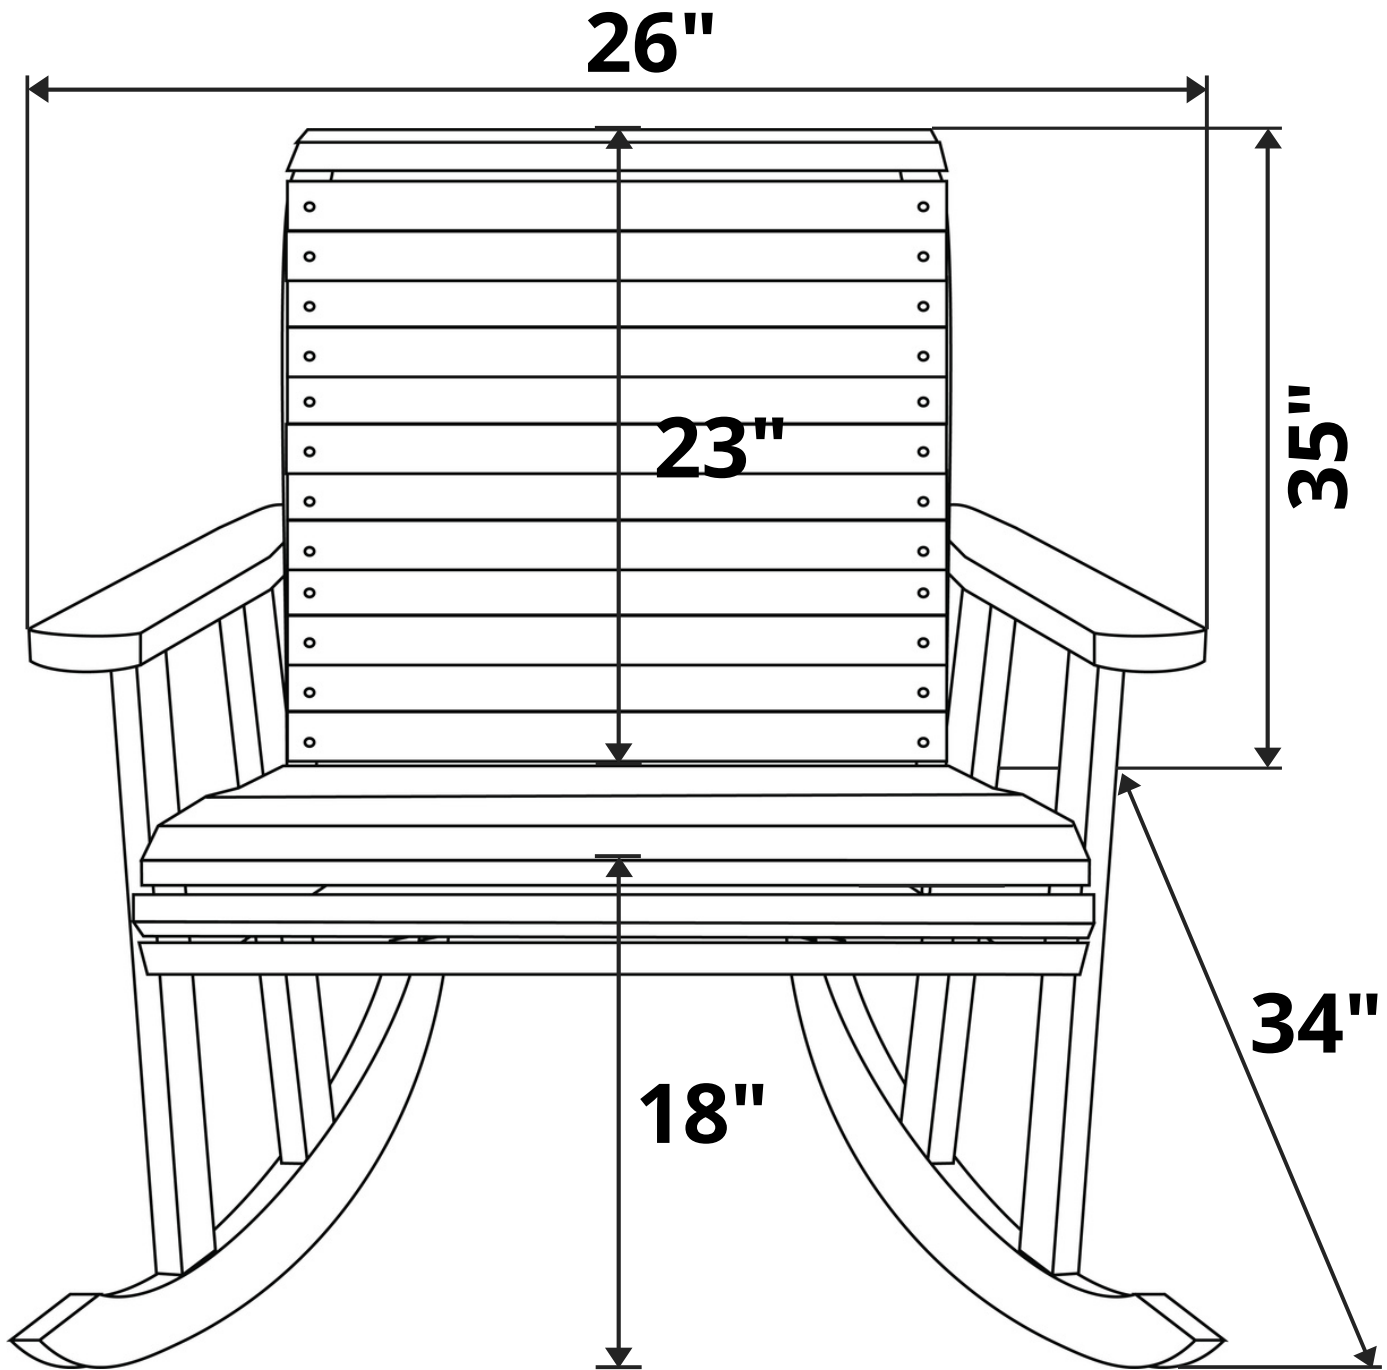

Wood Country T&L Red Cedar Rocking Chair

Length Option: 2 Foot

Recommended Seat Cushion Size: 19x17.5 in.
Product Weight: 22 lbs
Weight Capacity: 350 lbs