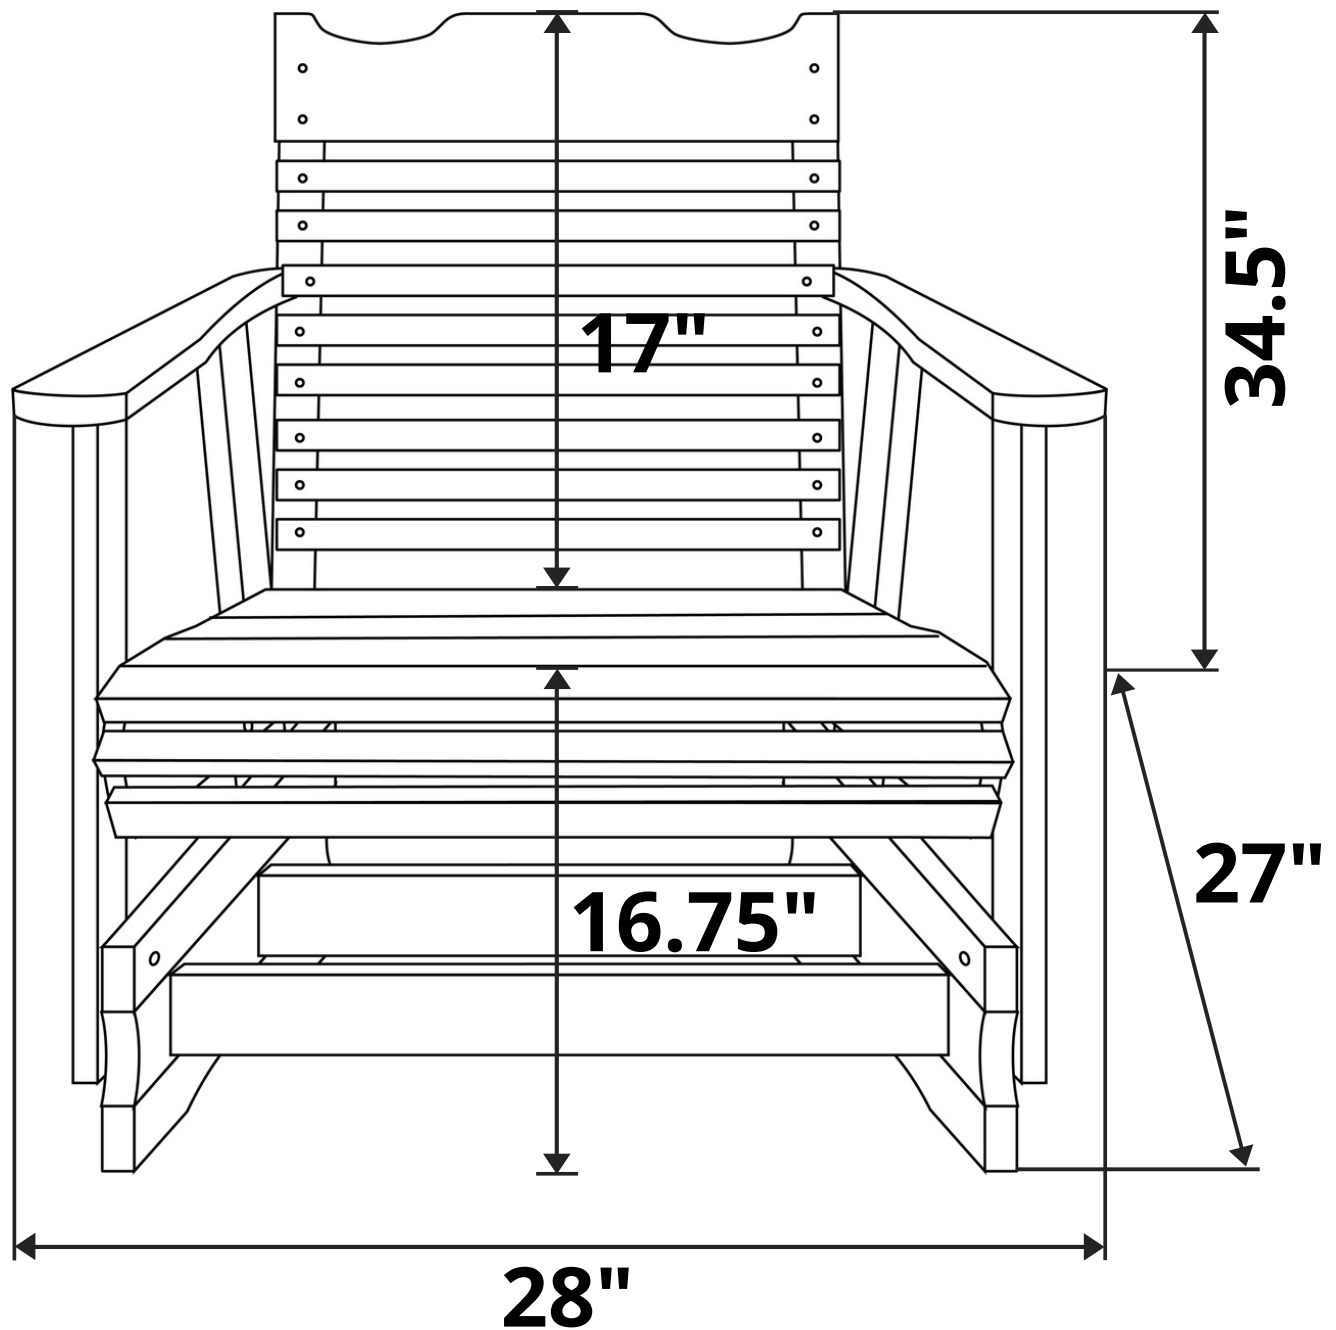

# Treasure State Amish Co. Classic Red Cedar Single Glider Chair

Length Option: 2 Foot

**Recommended Seat Cushion Size: 24x18 in.**

**Product Weight: 37 lbs**

**Weight Capacity: 350 lbs**