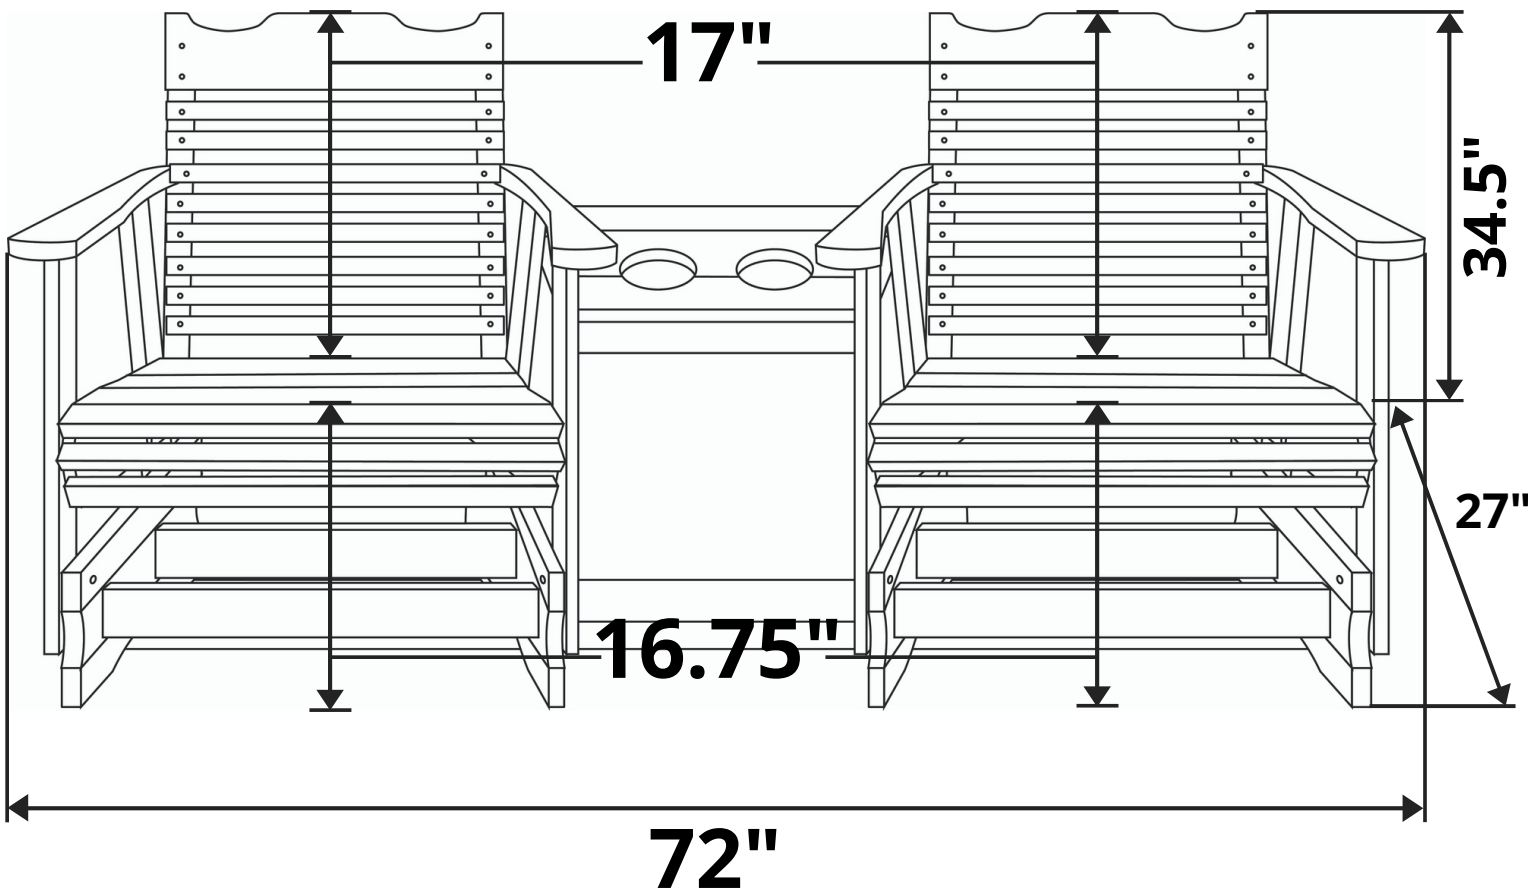

Treasure State Amish Co. Classic 3pc. Red Cedar Glider Chair Set

Length Option: 6 Foot

Recommended Seat Cushion Size: 24x18 in.

Product Weight: 103 lbs

Weight Capacity: 300 lbs Per Seat