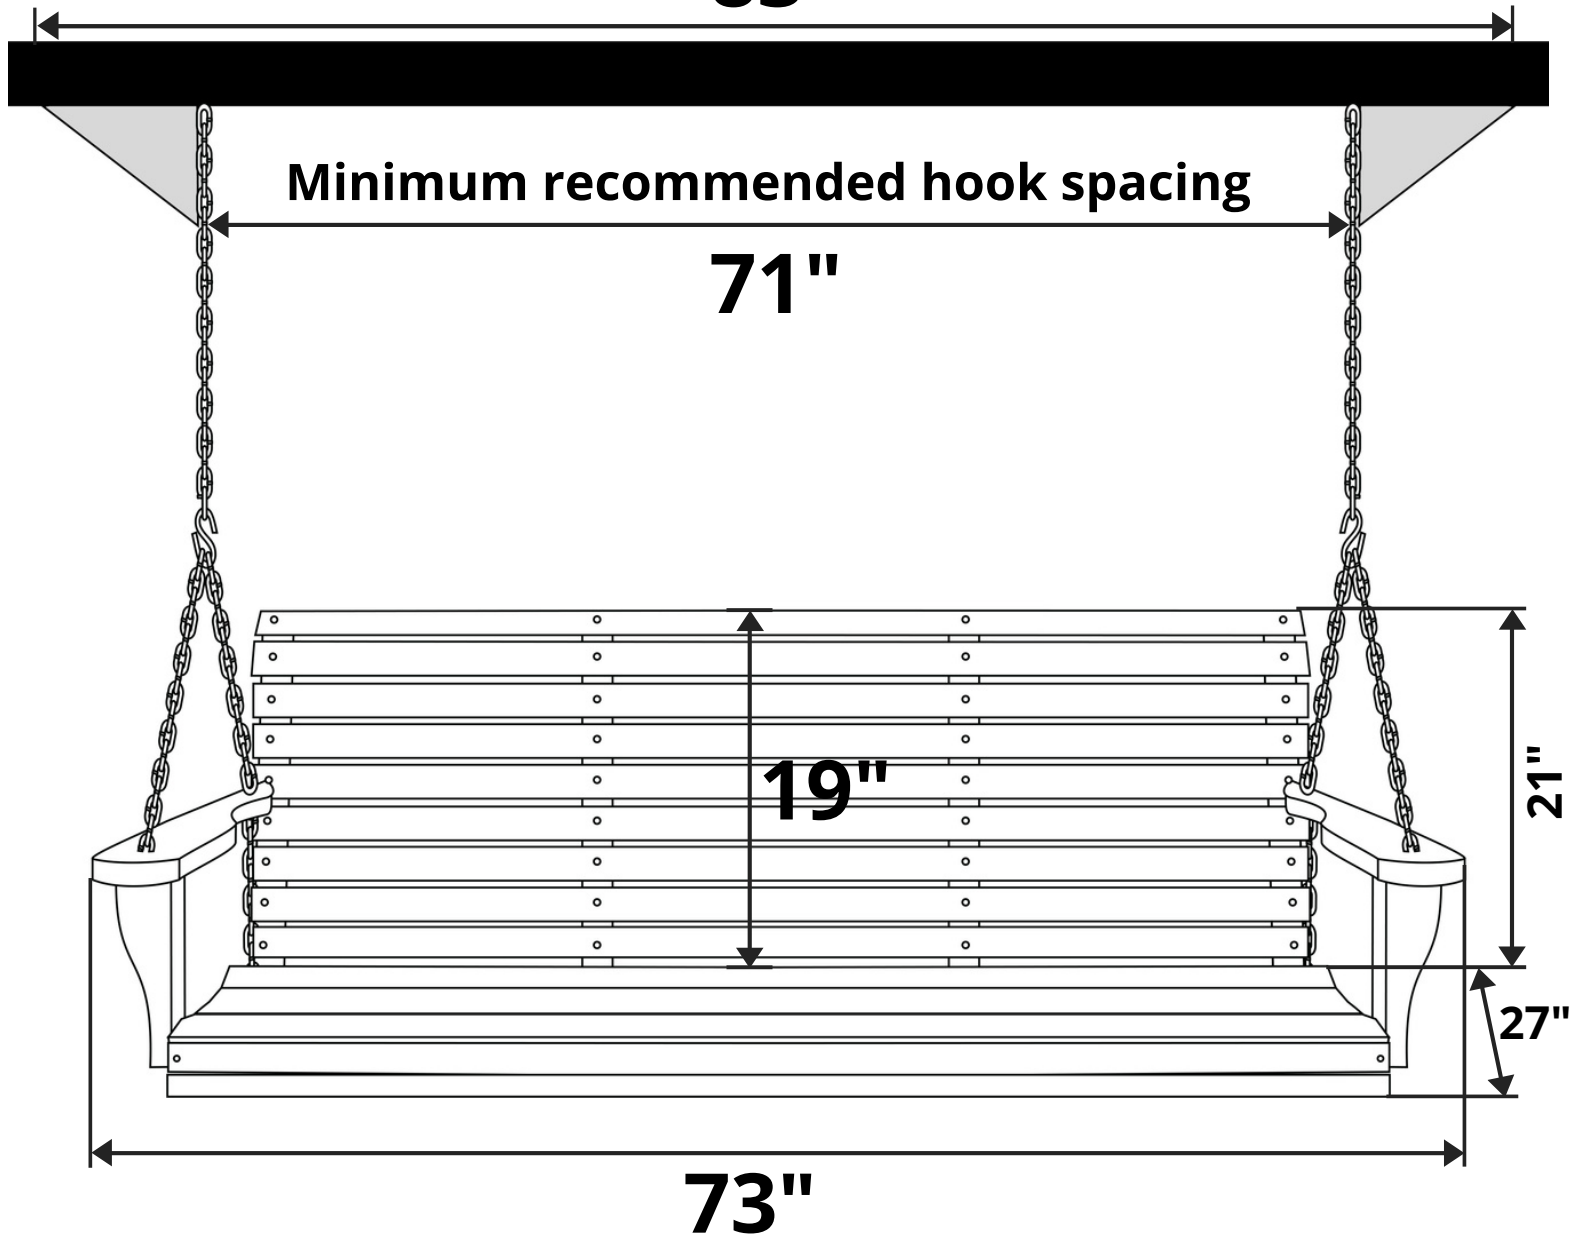

Ted's Porch Swings Rollback I Porch Swing

Length Option: 6 Foot

Maximum recommended hook spacing

83"

Minimum recommended hook spacing

71"

Recommended Seat Cushion Size: 66x18 in.

Product Weight: 69 lbs

Weight Capacity: 500 lbs