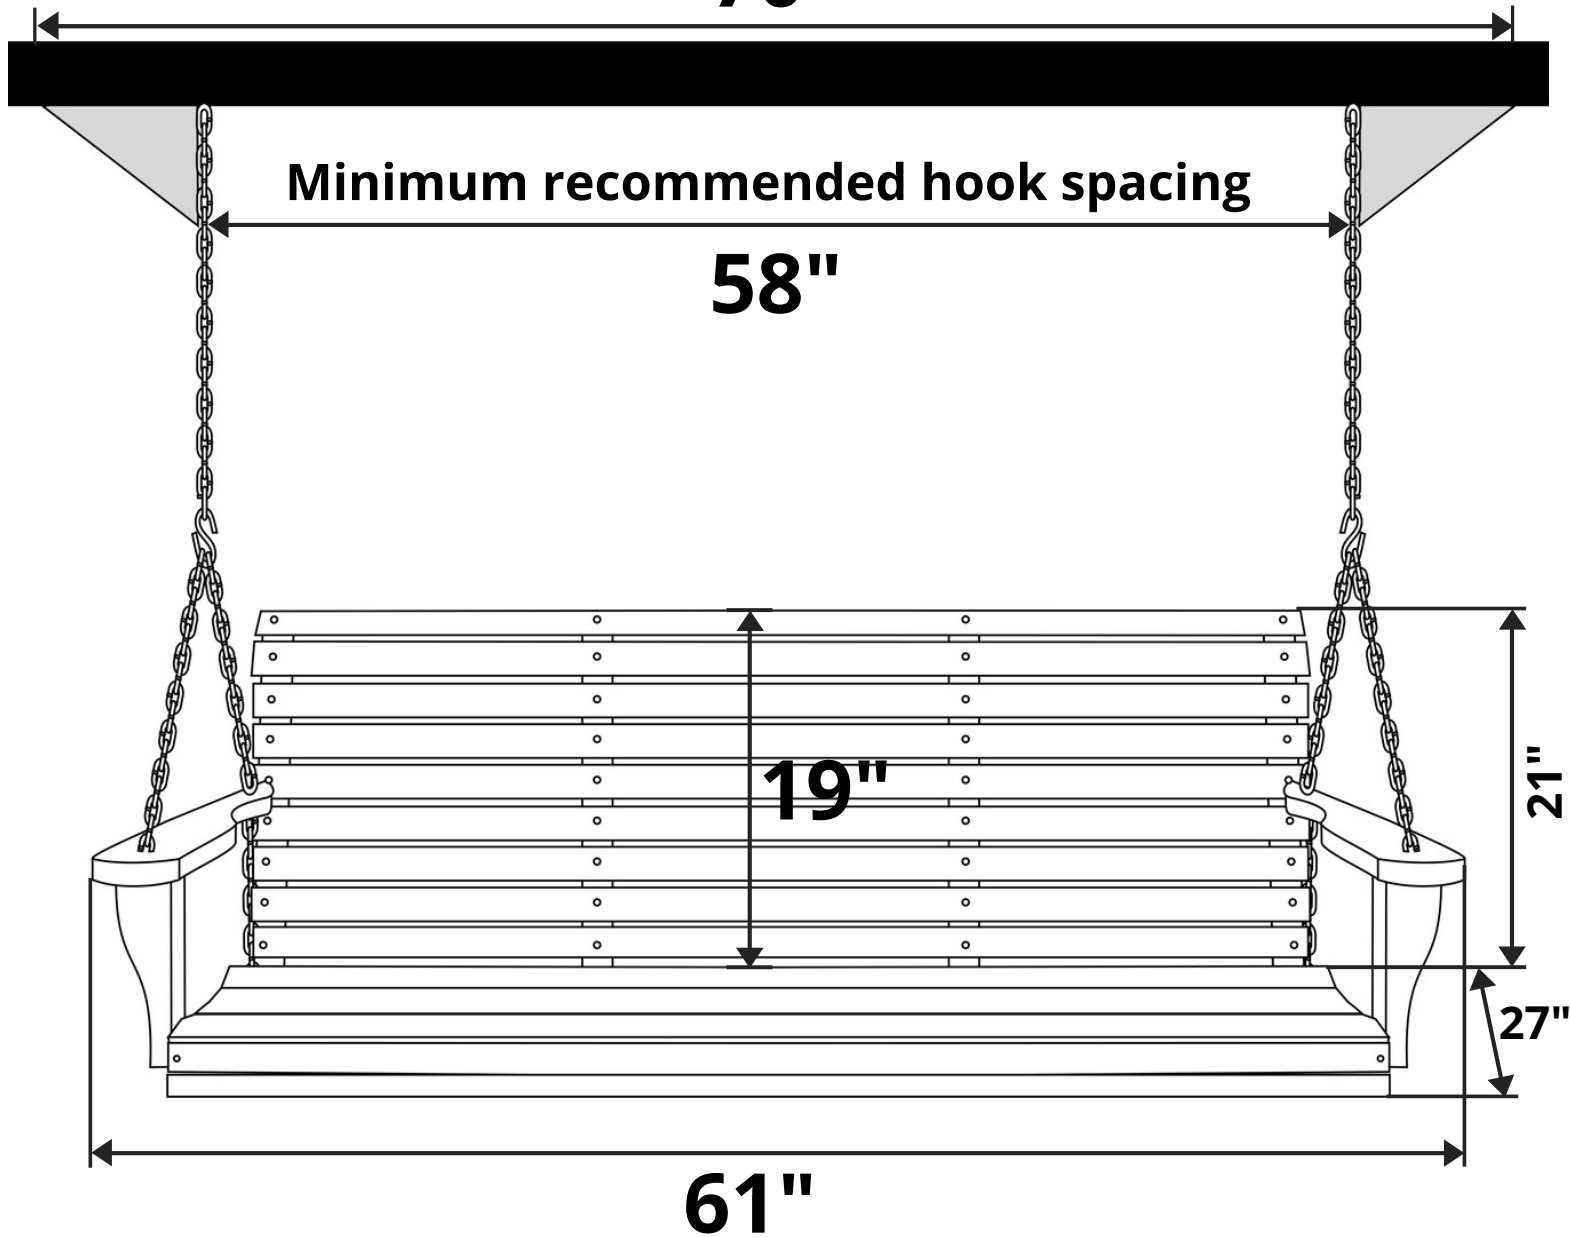

# Ted's Porch Swings Rollback I Porch Swing

Length Option: 5 Foot

Maximum recommended hook spacing

70"

Minimum recommended hook spacing

58"

Recommended Seat Cushion Size: 54x18 in.

Product Weight: 49 lbs

Weight Capacity: 500 lbs