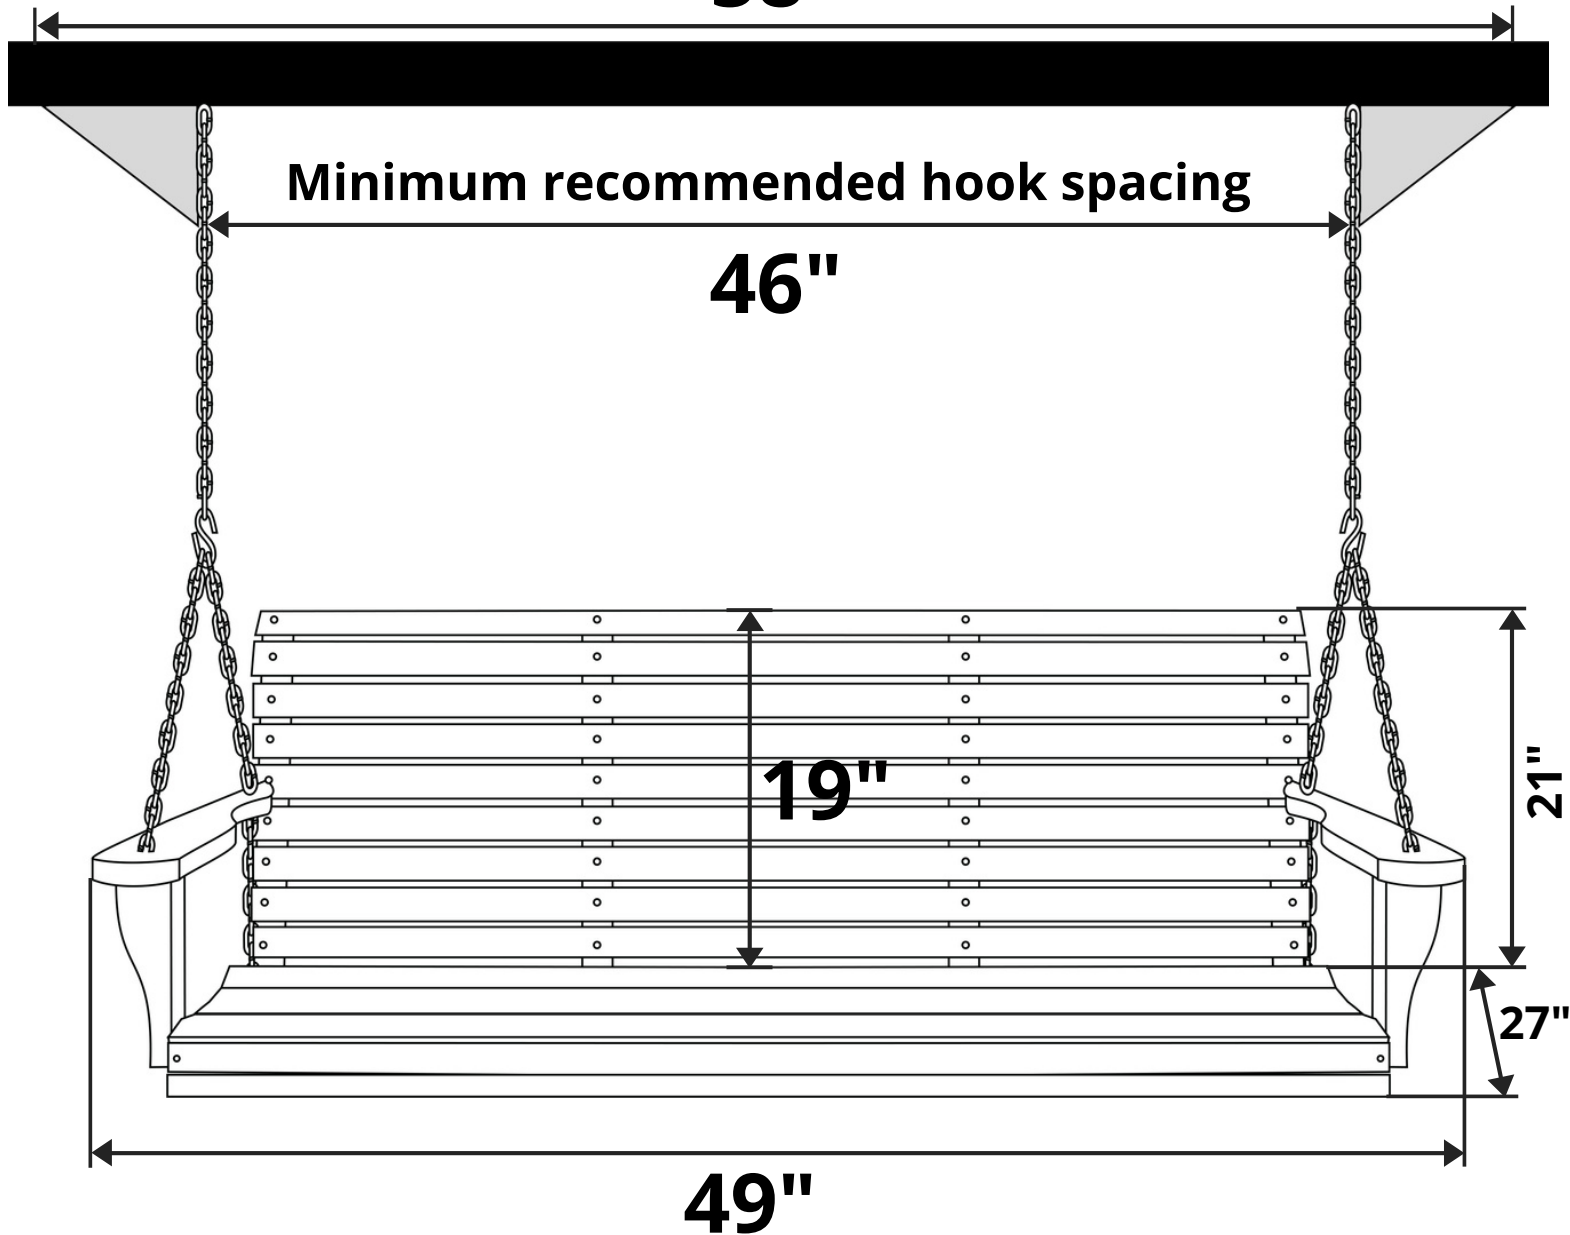

Ted's Porch Swings Rollback I Porch Swing

Length Option: 4 Foot

Maximum recommended hook spacing

58"

Minimum recommended hook spacing

46"

Recommended Seat Cushion Size: 42x18 in.

Product Weight: 39 lbs

Weight Capacity: 500 lbs