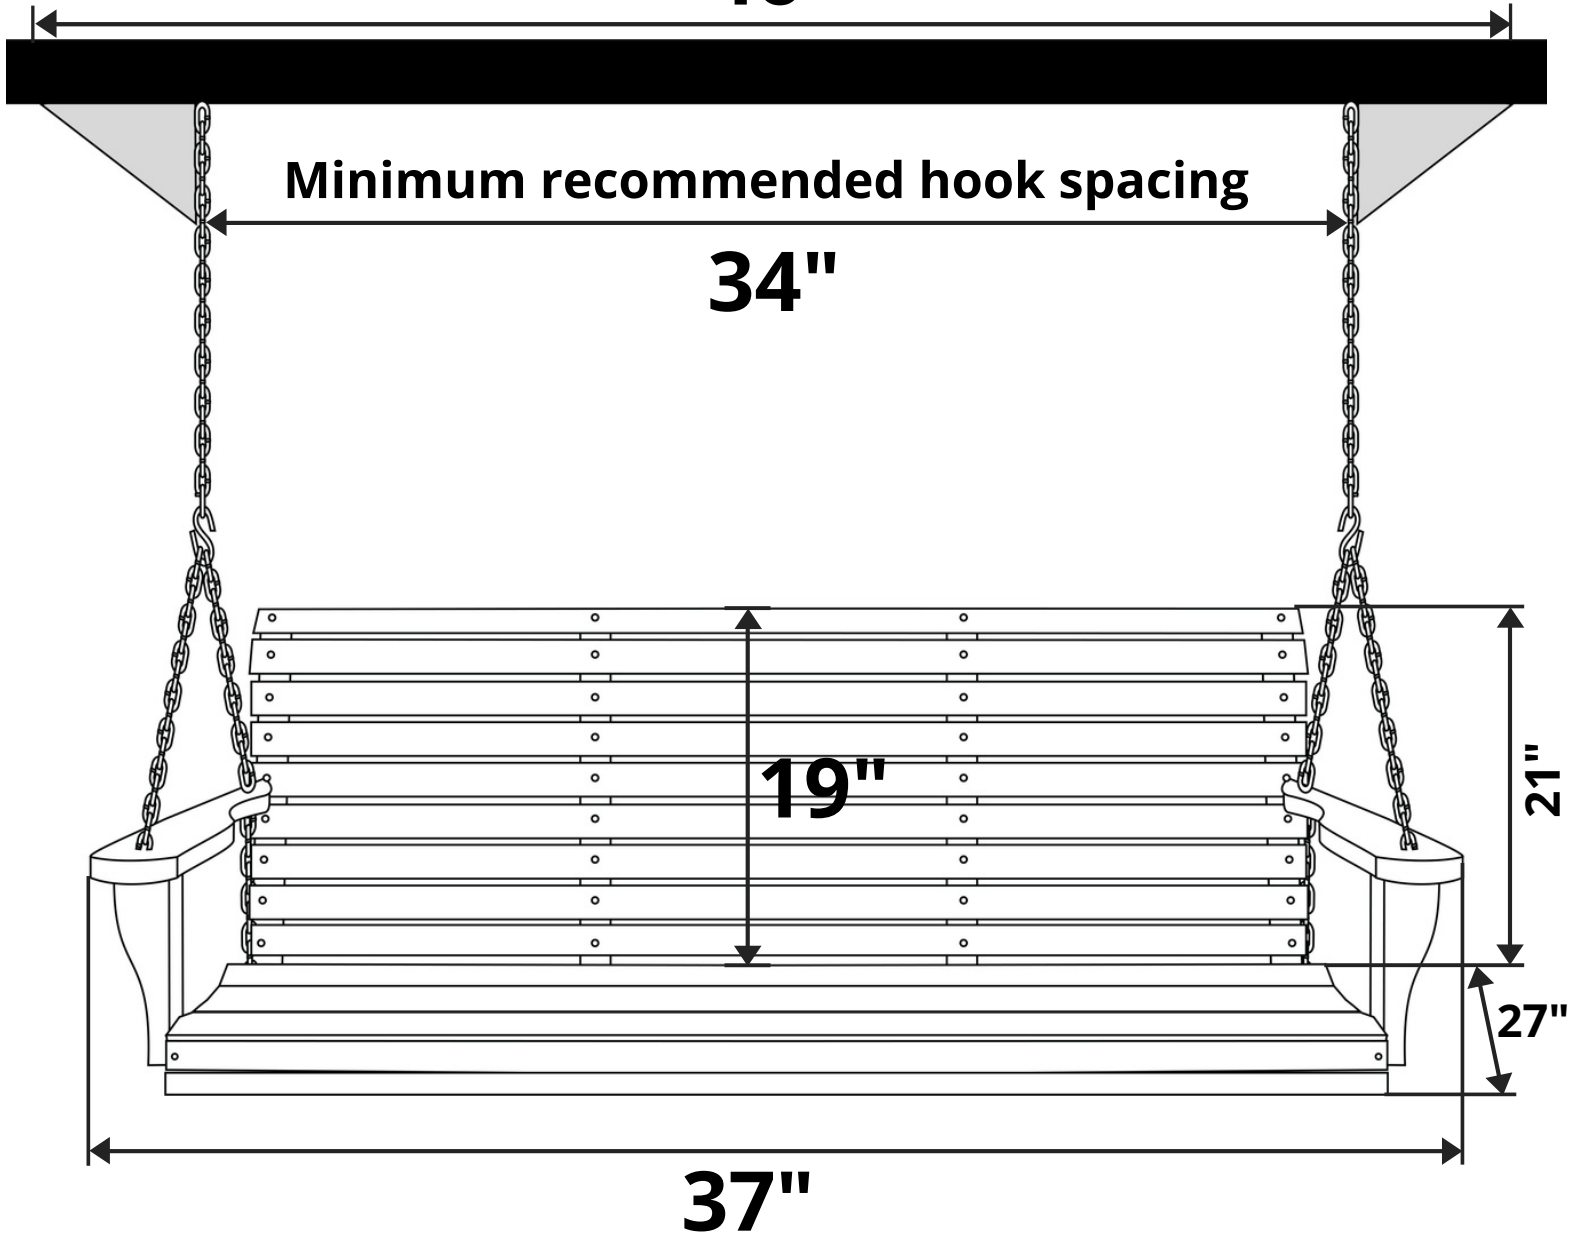

Ted's Porch Swings Rollback I Porch Swing

Length Option: 3 Foot

Maximum recommended hook spacing

46"

Minimum recommended hook spacing

34"

Recommended Seat Cushion Size: 30x18 in.

Product Weight: 32 lbs

Weight Capacity: 500 lbs