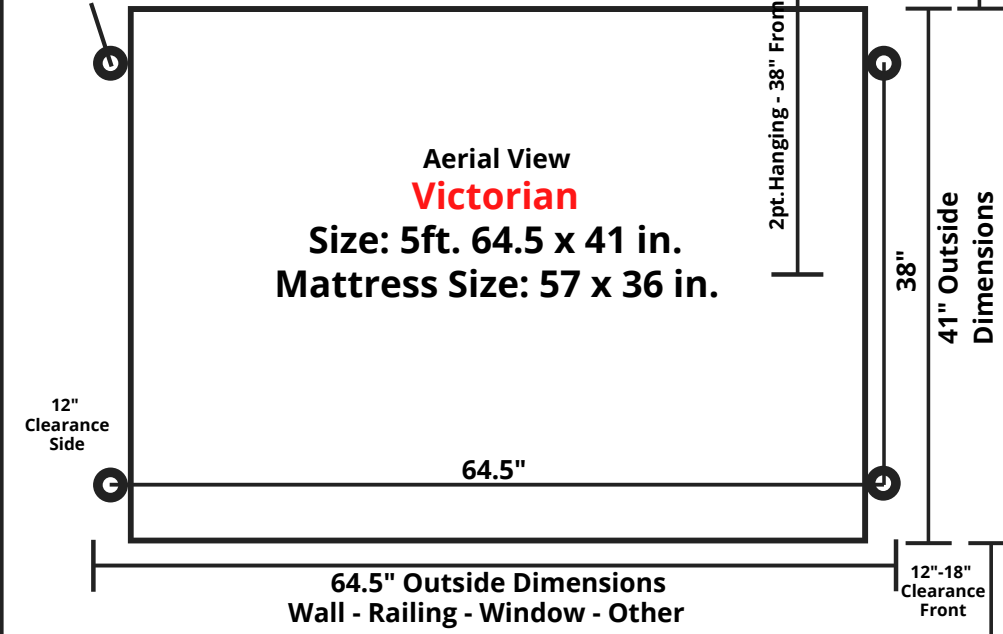

Wall - Railing - Window - Other

The circles indicate where the rope/chain attach to the bed. You will need to match these dimensions on your ceiling and into support beam with hooks.

Wall - Railing - Window - Other

The circles indicate where the rope/chain attach to the bed. You will need to match these dimensions on your ceiling and into support beam with hooks.

Wall - Railing - Window - Other

The circles indicate where the rope/chain attach to the bed. You will need to match these dimensions on your ceiling and into support beam with hooks.