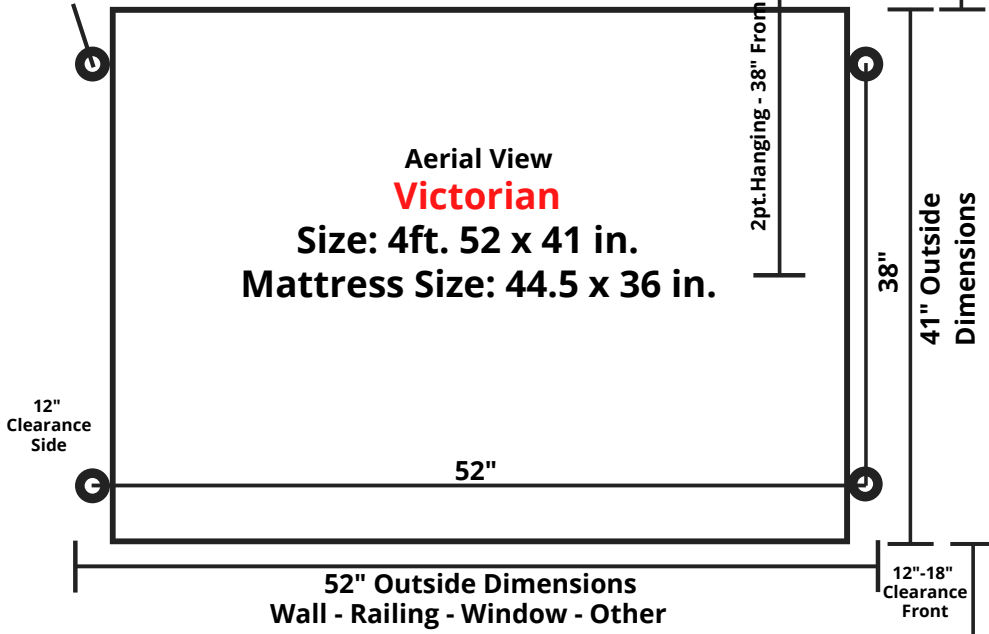

Wall - Railing - Window - Other

The circles indicate where the rope/chain attach to the bed. You will need to match these dimensions on your ceiling and into support beam with hooks.

Wall - Railing - Window - Other

The circles indicate where the rope/chain attach to the bed. You will need to match these dimensions on your ceiling and into support beam with hooks.

Wall - Railing - Window - Other

The circles indicate where the rope/chain attach to the bed. You will need to match these dimensions on your ceiling and into support beam with hooks.