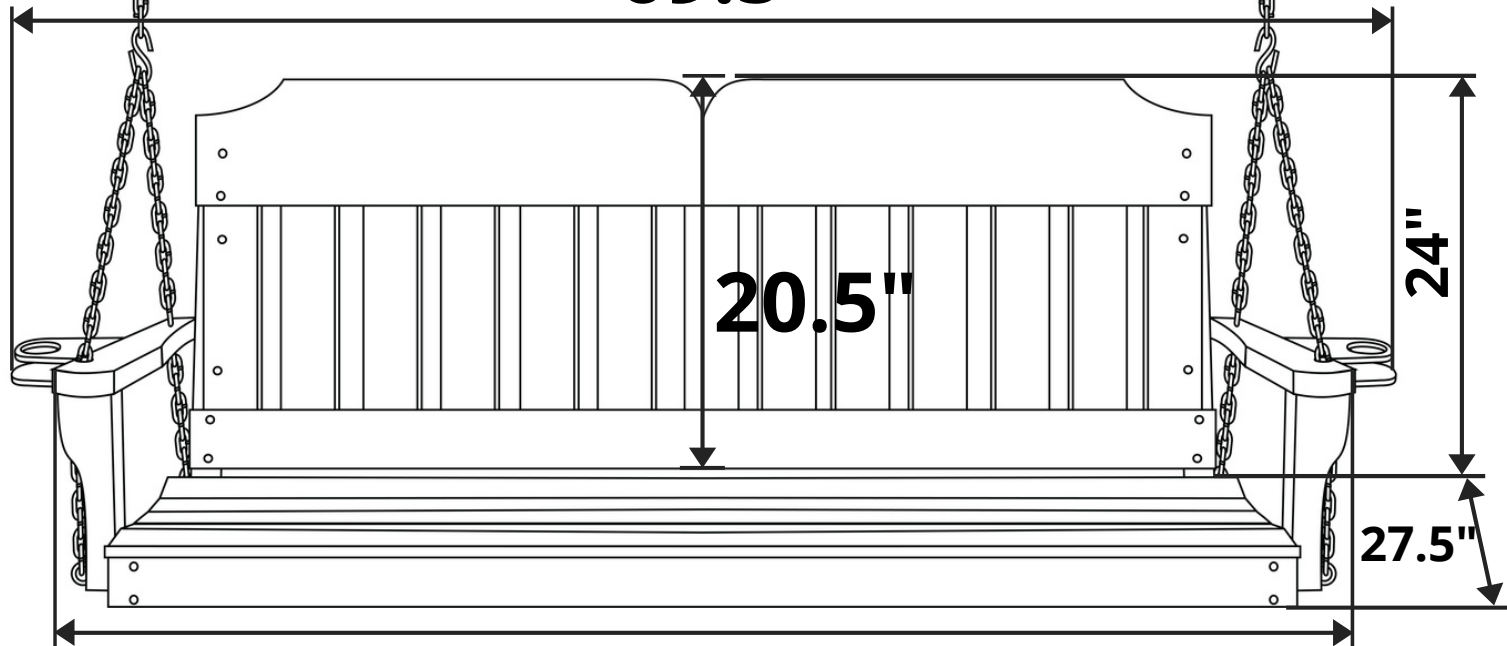

TMP Outdoor Furniture Victorian Red Cedar Porch Swing

Length Option: 5 Foot

Maximum recommended hook spacing

71.5"

Minimum recommended hook spacing

59.5"

69.5"

61.5"

Recommended Seat Cushion Size: 54x20 in.

Product Weight: 40 lbs

Weight Capacity: 500 lbs