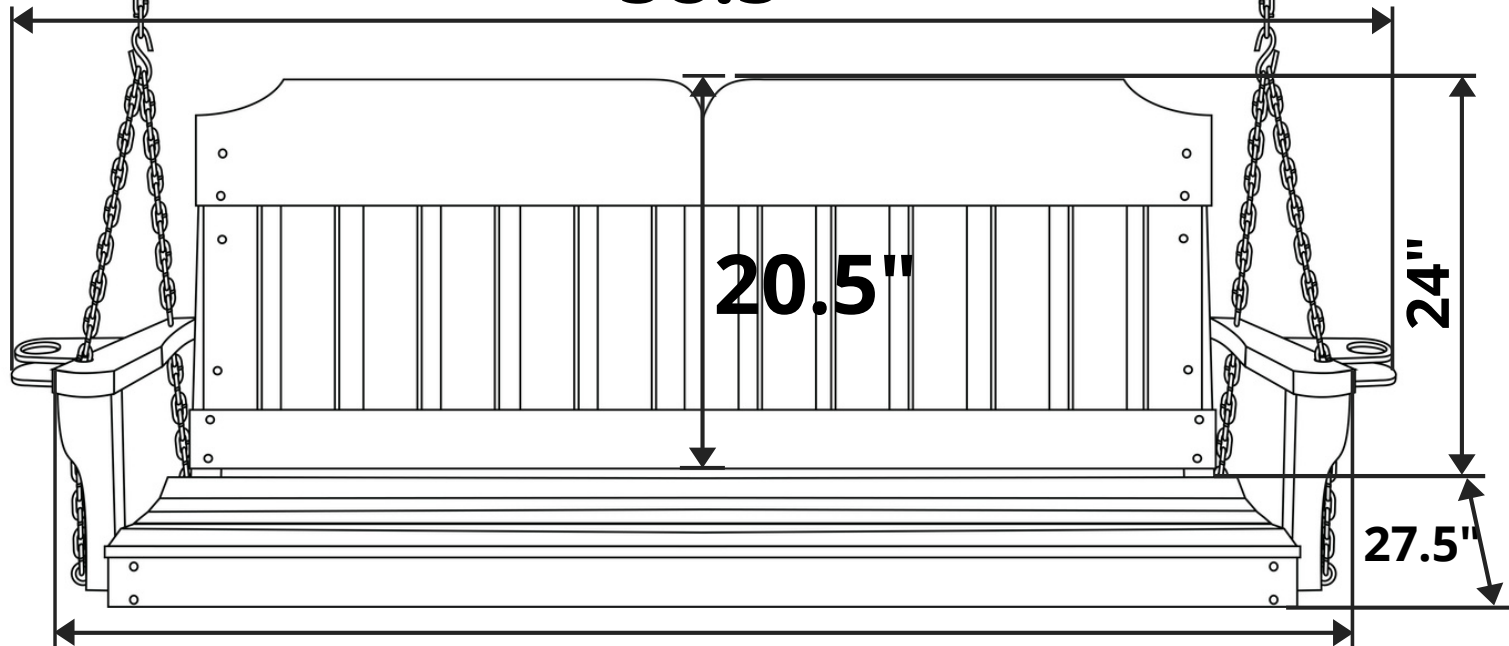

# TMP Outdoor Furniture Victorian Red Cedar Porch Swing

Length Option: 4 Foot

Maximum recommended hook spacing

**60.5"**

Minimum recommended hook spacing

**48.5"**

**58.5"**

**50.5"**

**24"**

**27.5"**

**Recommended Seat Cushion Size: 44x20 in.**

**Product Weight: 30 lbs**

**Weight Capacity: 500 lbs**