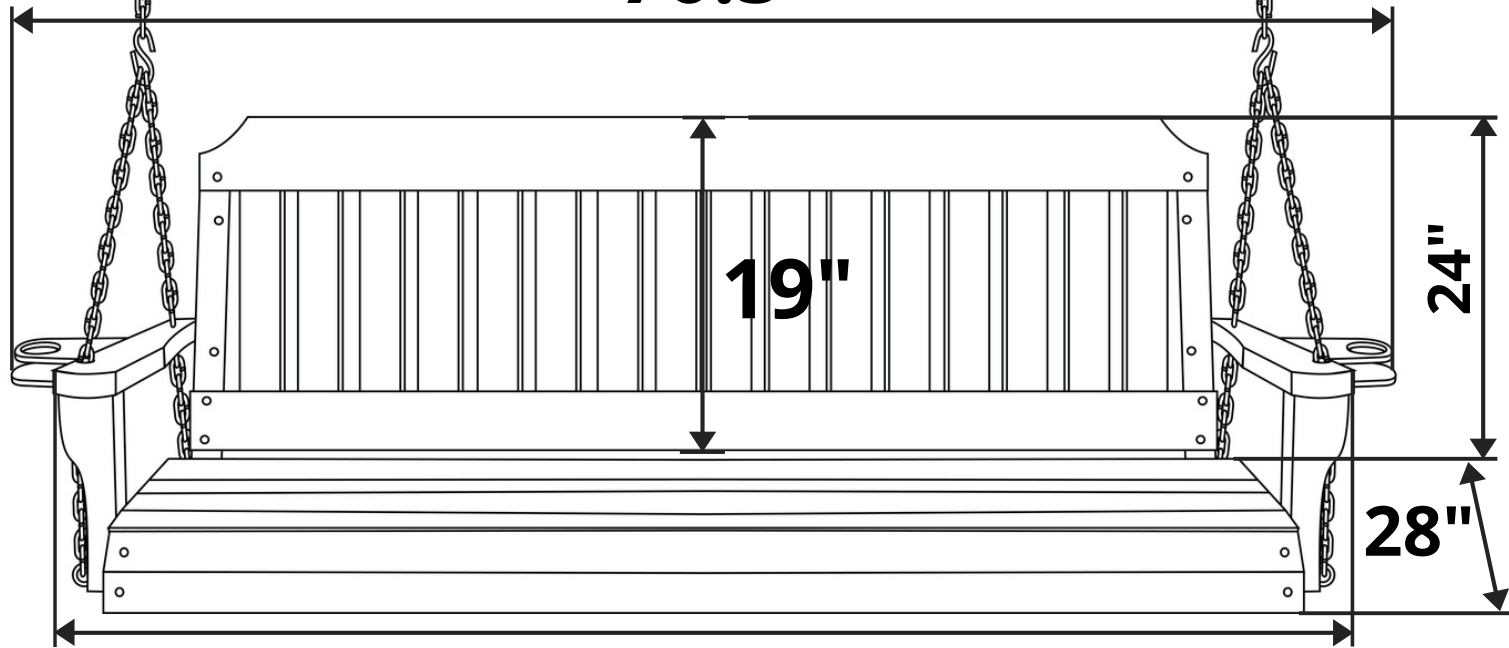

TMP Outdoor Furniture Traditional Red Cedar Porch Swing

Length Option: 5 Foot

Maximum recommended hook spacing

72.5"

Minimum recommended hook spacing

60.5"

70.5"

62.5"

Recommended Seat Cushion Size: 55x20 in.

Product Weight: 40 lbs

Weight Capacity: 500 lbs