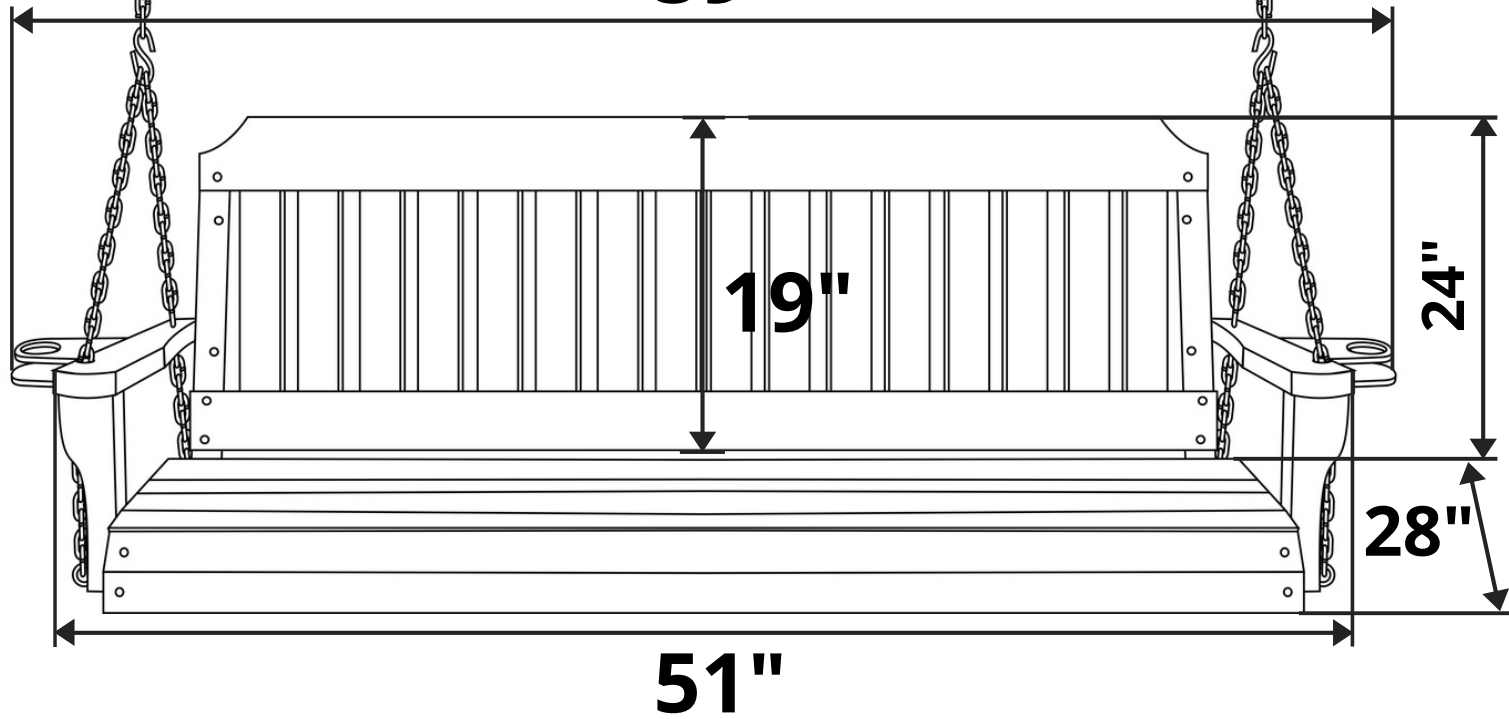

TMP Outdoor Furniture Traditional Red Cedar Porch Swing

Length Option: 4 Foot

Maximum recommended hook spacing

61"

Minimum recommended hook spacing

49"

59"

Recommended Seat Cushion Size: 44x20 in.

Product Weight: 30 lbs

Weight Capacity: 500 lbs