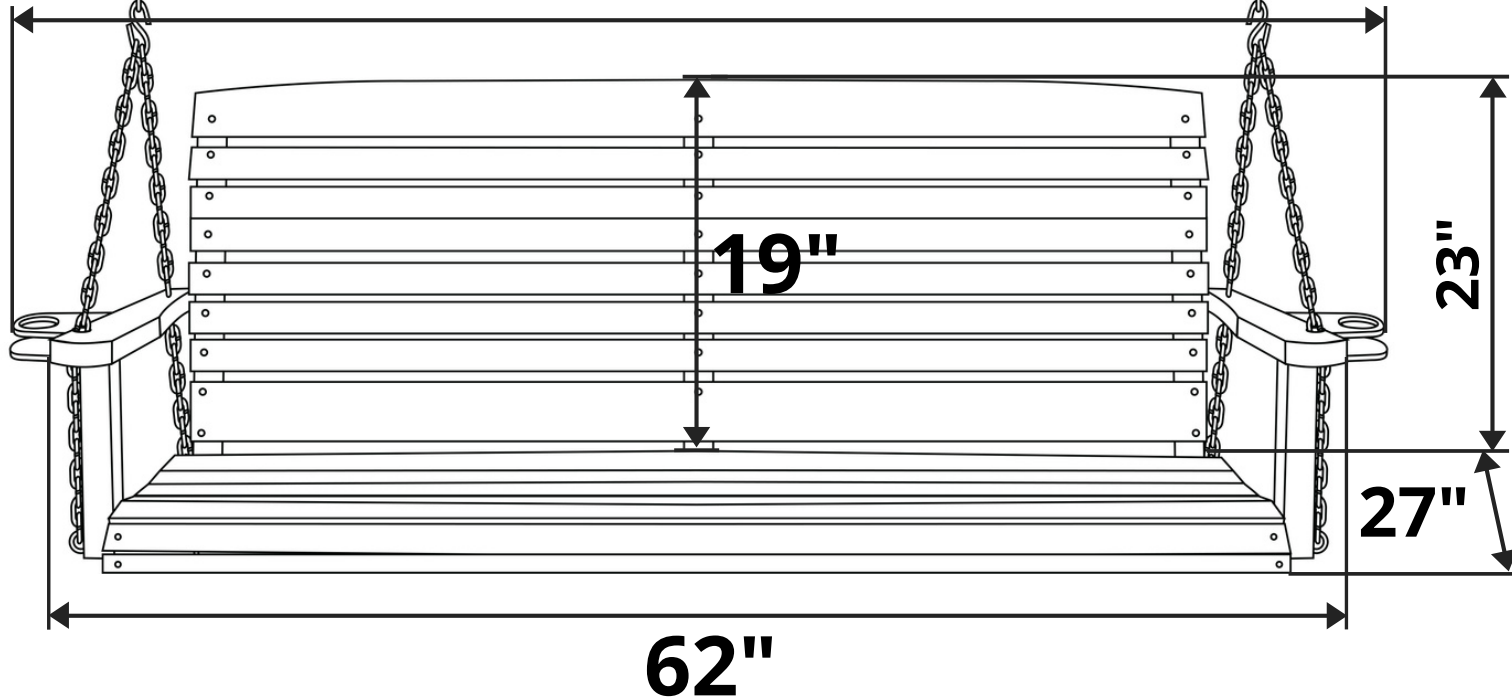

# TMP Outdoor Furniture Colonial Red Cedar Porch Swing

Length Option: 5 Foot

Maximum recommended hook spacing

72"

Minimum recommended hook spacing

60"

70"

Recommended Seat Cushion Size: 55x19 in.

Product Weight: 40 lbs

Weight Capacity: 500 lbs