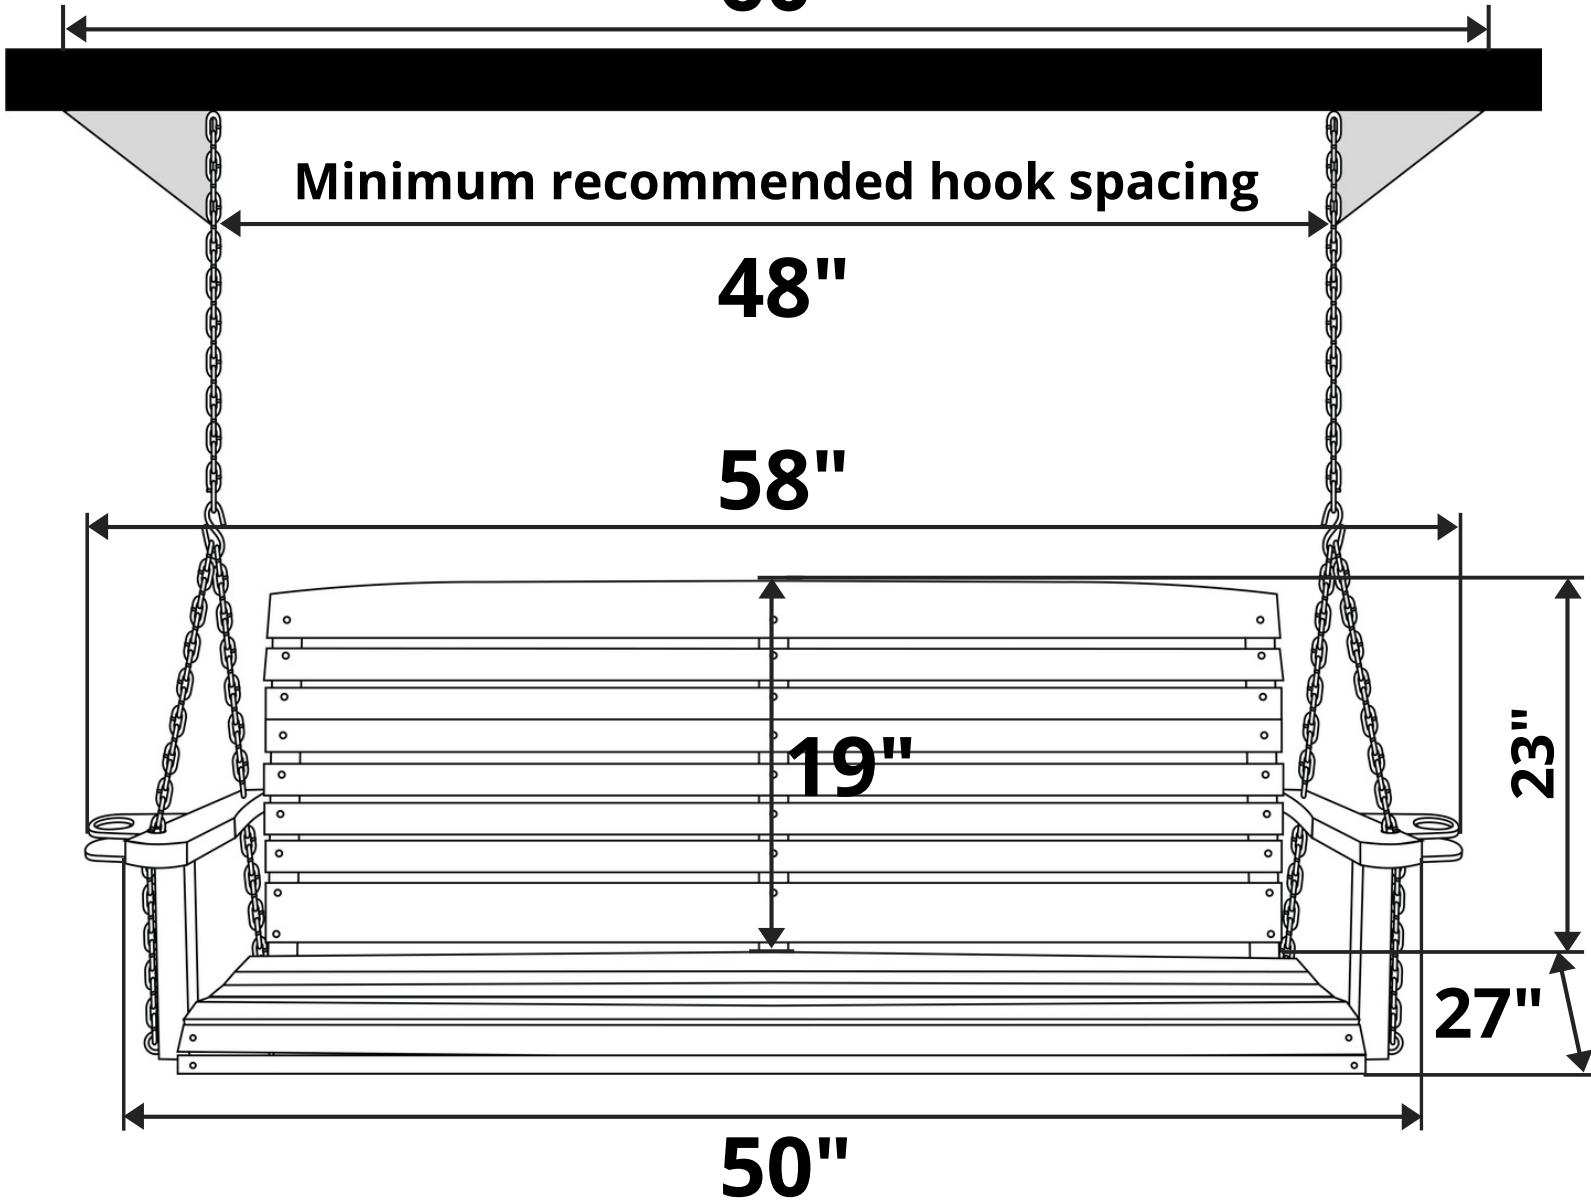

# TMP Outdoor Furniture Colonial Red Cedar Porch Swing

Length Option: 4 Foot

Maximum recommended hook spacing

60"

Minimum recommended hook spacing

48"

58"

19"

23"

27"

50"

Recommended Seat Cushion Size: 43x19 in.

Product Weight: 30 lbs

Weight Capacity: 500 lbs