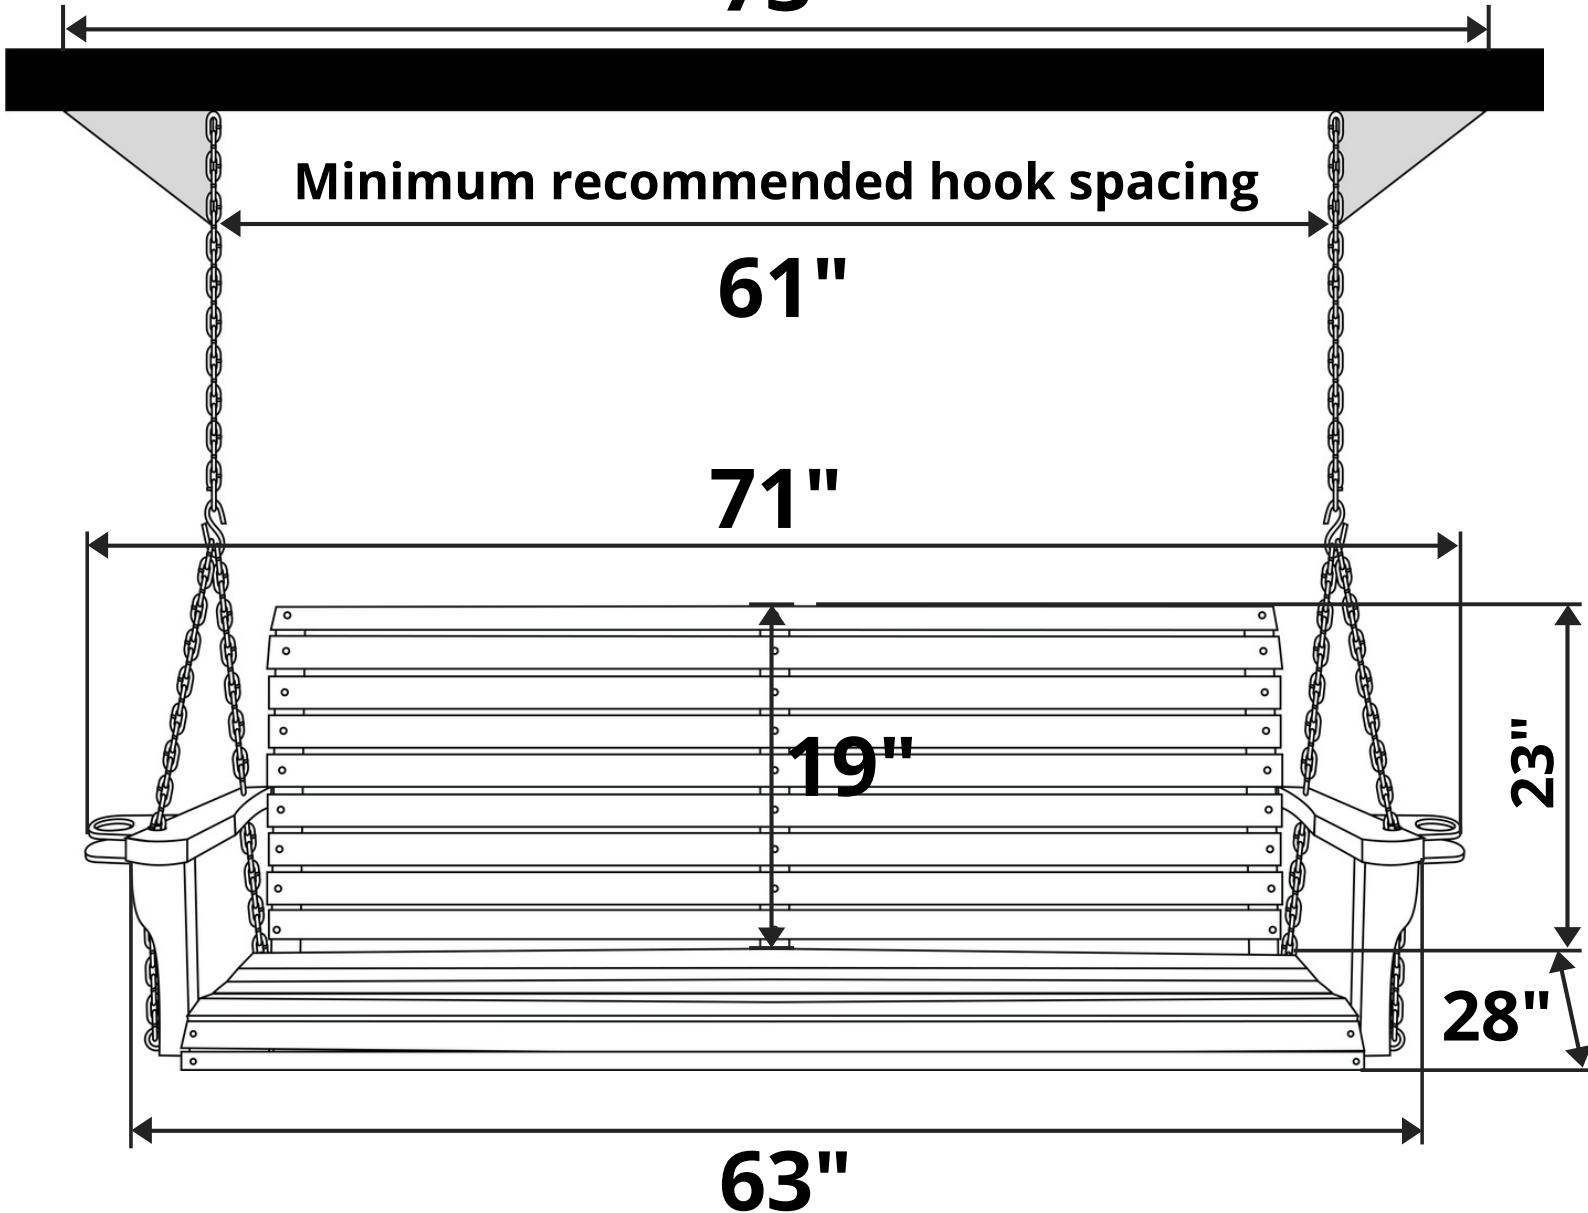

TMP Outdoor Furniture Classic Roll Back Red Cedar Porch Swing

Length Option: 5 Foot

Maximum recommended hook spacing

73"

Minimum recommended hook spacing

61"

71"

19"

23"

28"

63"

Recommended Seat Cushion Size: 56x17 in.

Product Weight: 40 lbs

Weight Capacity: 500 lbs