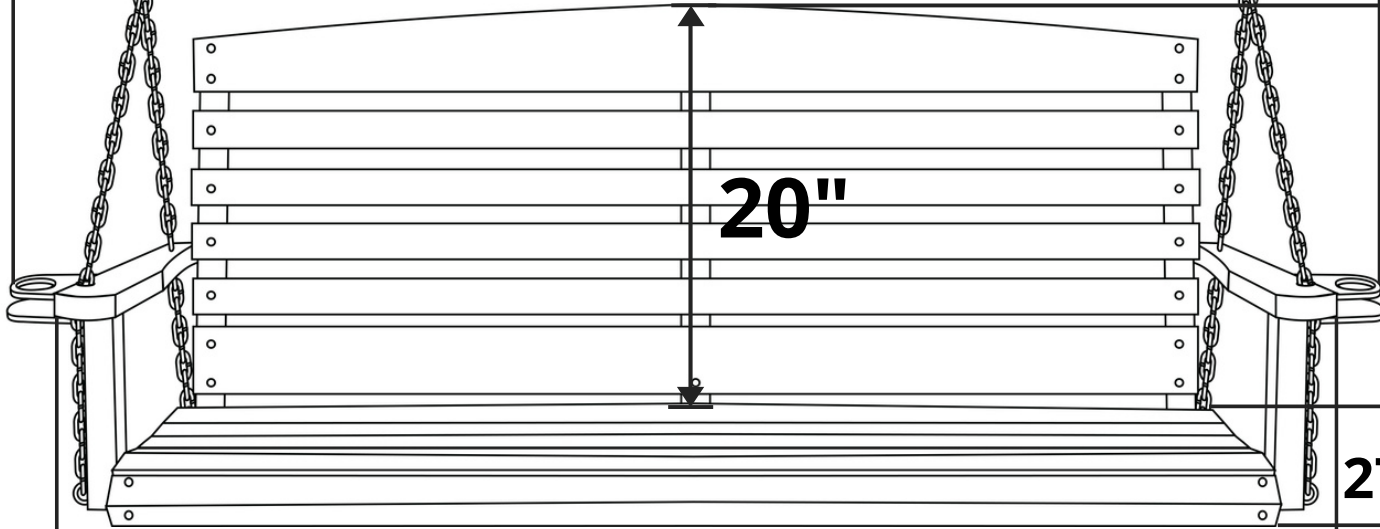

TMP Outdoor Furniture American Red Cedar Porch Swing

Length Option: 5 Foot

Maximum recommended hook spacing

72.5"

Minimum recommended hook spacing

60.5"

70.5"

20"

24"

27.5"

62.5"

Recommended Seat Cushion Size: 55x20 in.

Product Weight: 40 lbs

Weight Capacity: 500 lbs