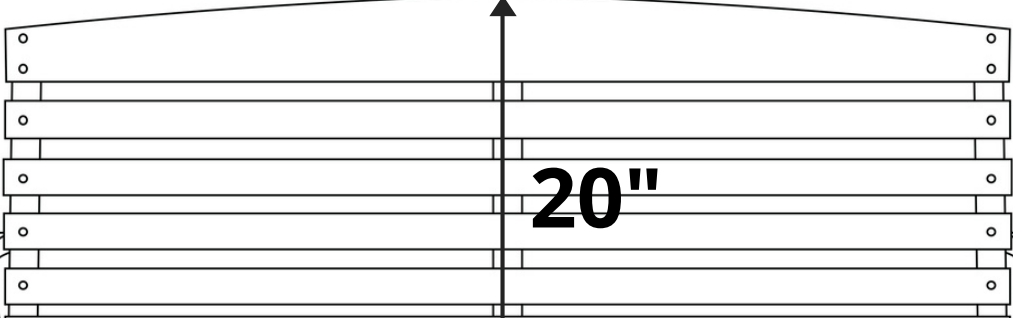

TMP Outdoor Furniture American Red Cedar Porch Swing

Length Option: 4 Foot

Maximum recommended hook spacing

61"

Minimum recommended hook spacing

49"

59"

20"

24"

27.5"

51"

Recommended Seat Cushion Size: 44x20 in.

Product Weight: 30 lbs

Weight Capacity: 500 lbs