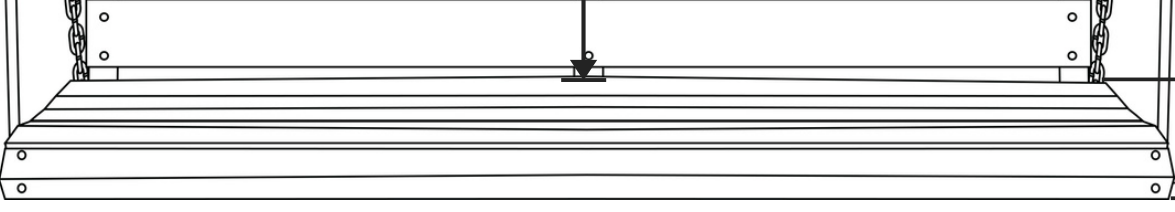

TMP Outdoor Furniture American Red Cedar Porch Swing

Length Option: 4 Foot

Maximum recommended hook spacing

61"

Minimum recommended hook spacing

49"

59"

20"

24"

27.5"

51"

Recommended Seat Cushion Size: 44x20 in.

Product Weight: 30 lbs

Weight Capacity: 500 lbs