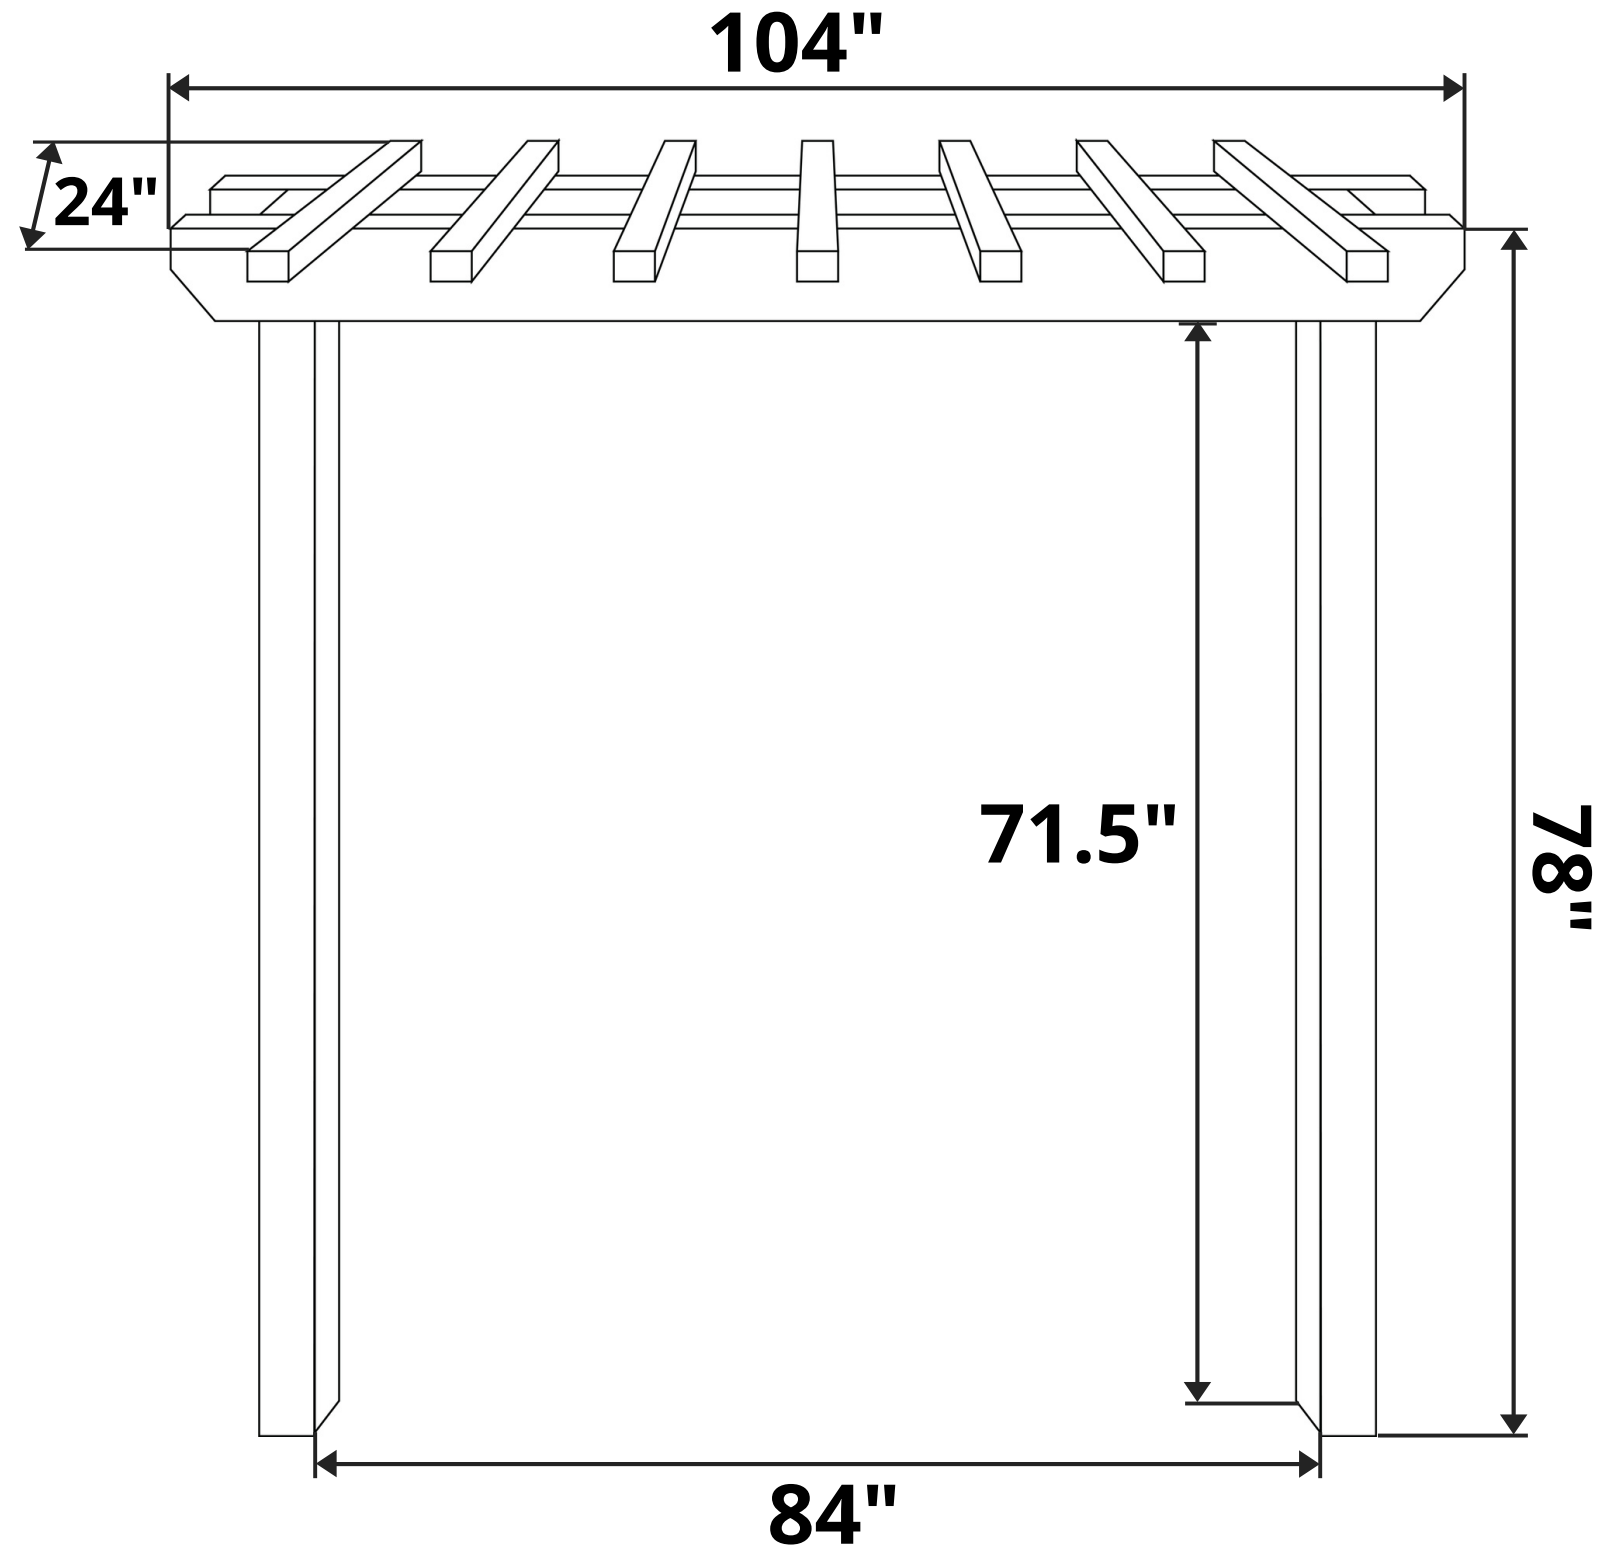

TMP Outdoor Furniture Red Cedar Post Style Arbor Swing Stand

Size: 6 Foot

Accommodates Up to 75 in. Swing

Product Weight: 60 lbs

Weight Capacity: 500 lbs