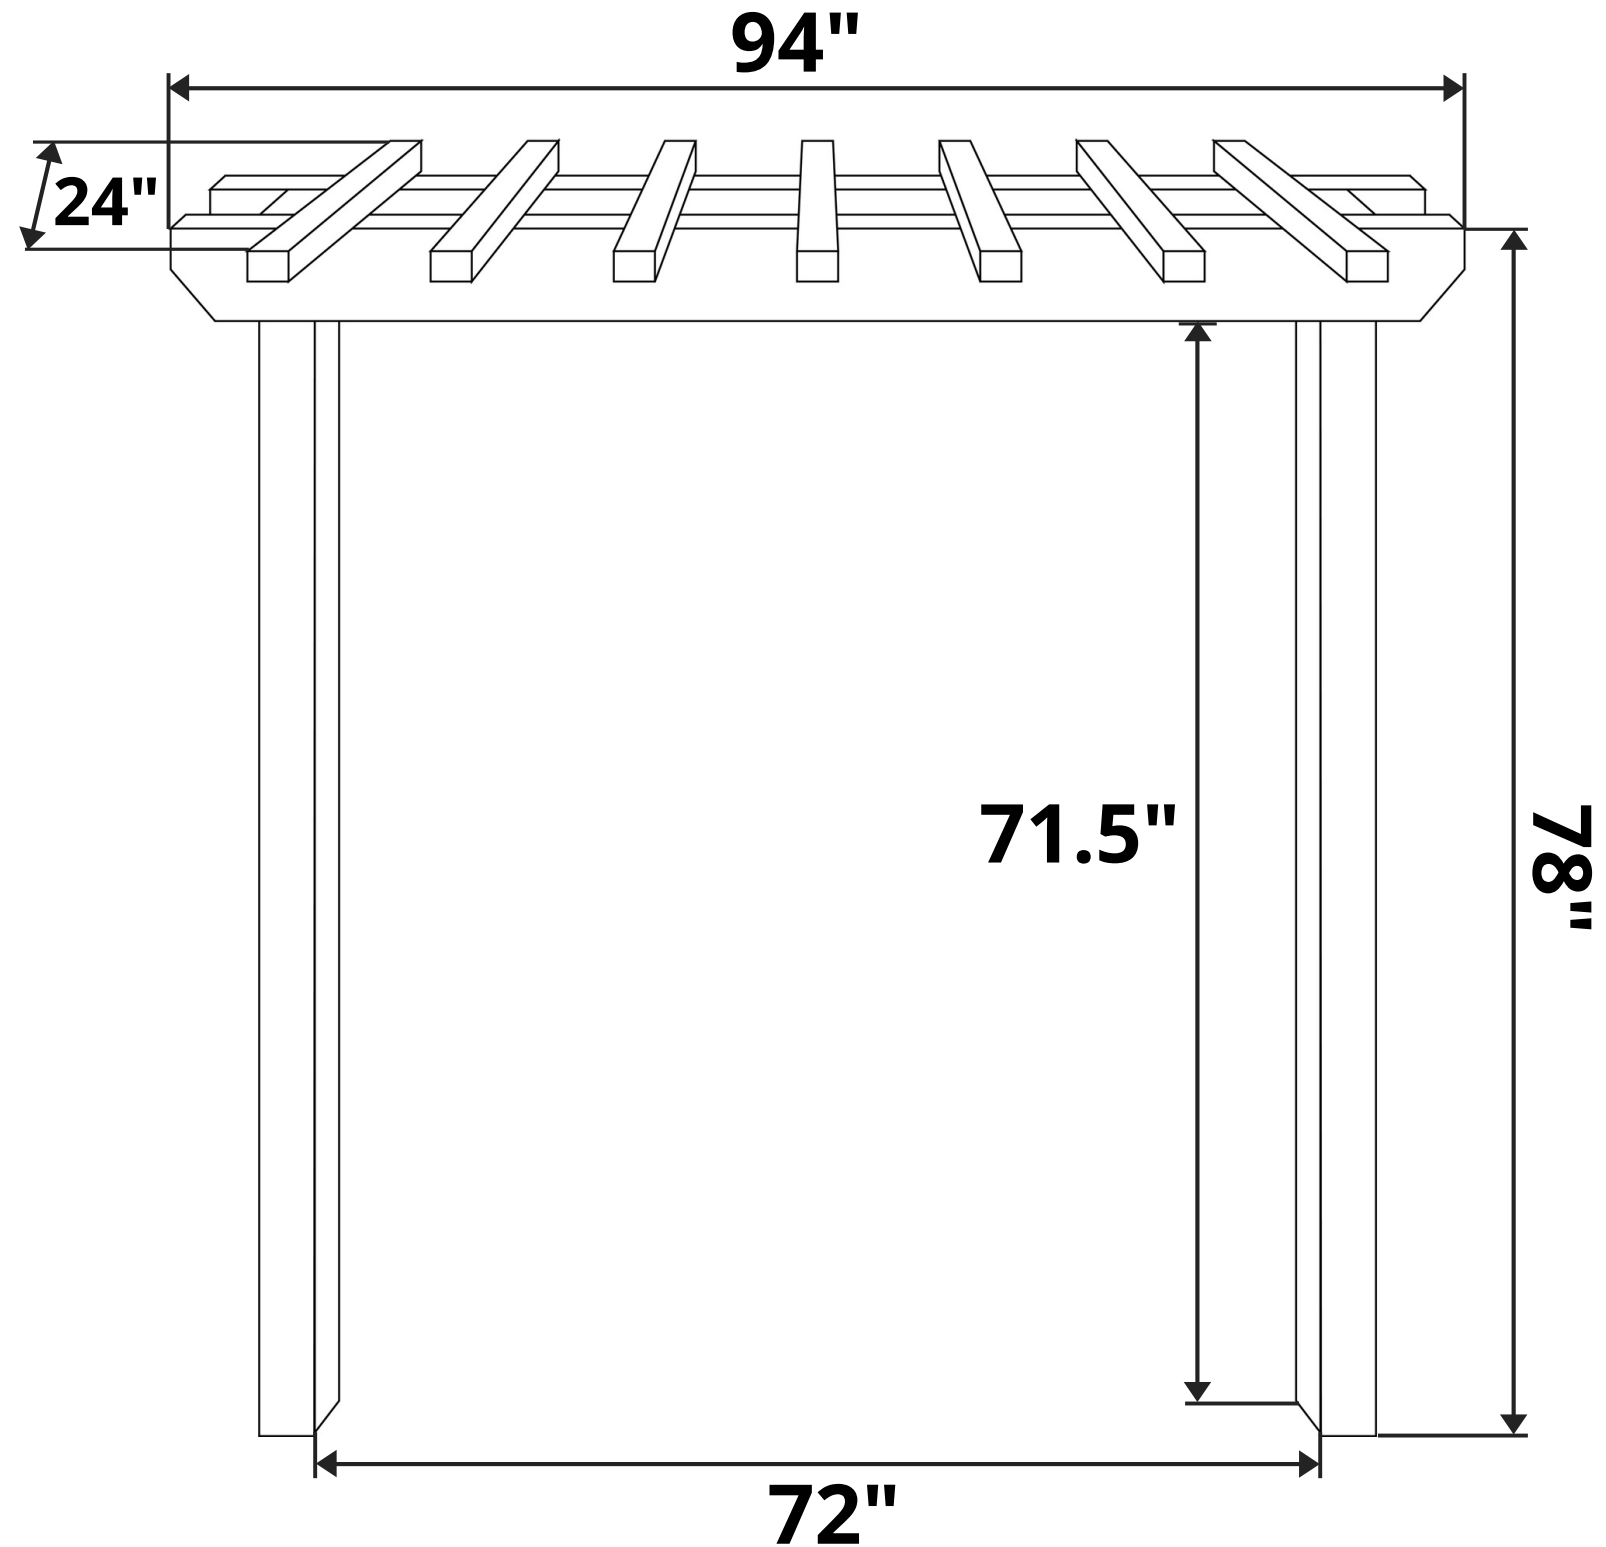

TMP Outdoor Furniture Red Cedar Post Style Arbor Swing Stand

Size: 5 Foot

Accommodates Up to 63 in. Swing

Product Weight: 50 lbs

Weight Capacity: 500 lbs